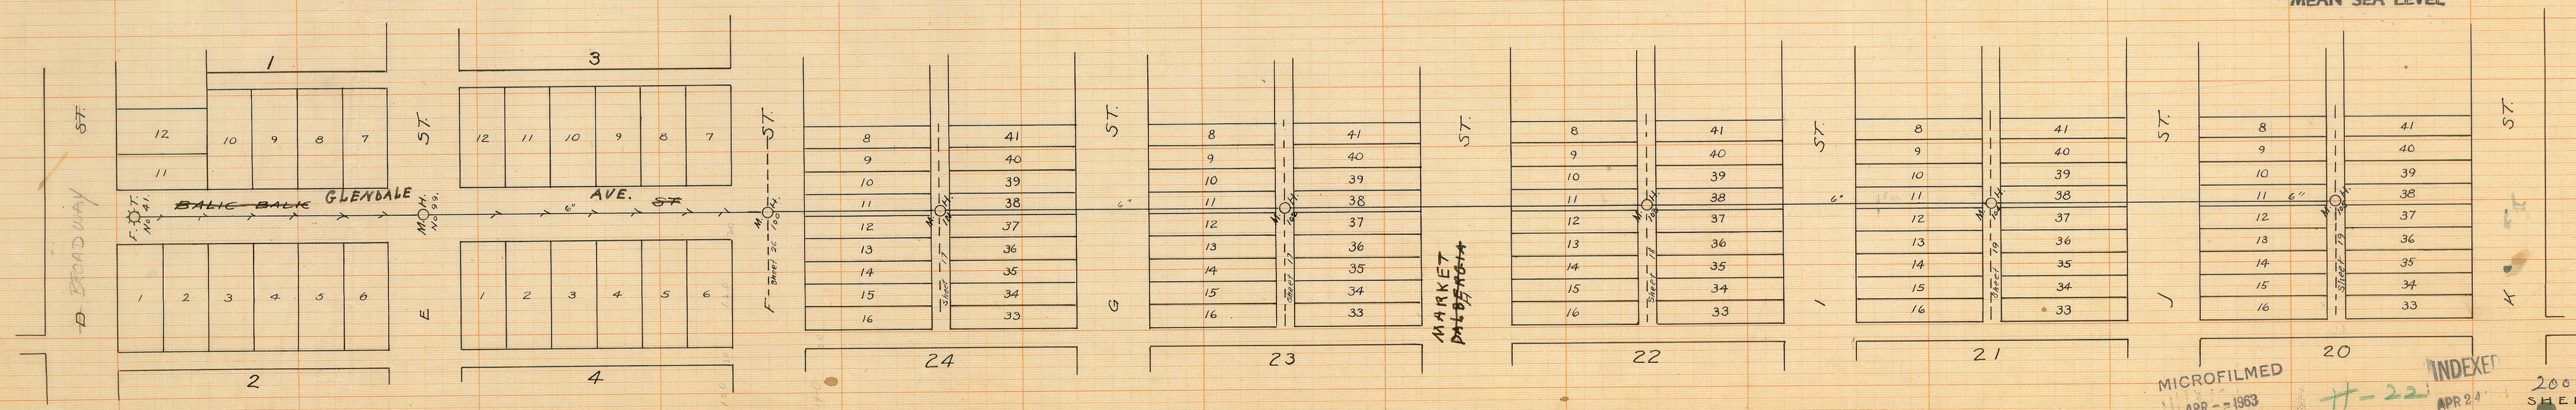

GLENDALE AVENUE BALIC BALIC ST. AND SOUTH TO K ST.

**CITY DATUM
ADD 6.119 FEET
TO CONVERT TO
MEAN SEA LEVEL**

MICROFILMED
APR - 1963

INDEXED
APR 20 1963

200-6
SHEET 16