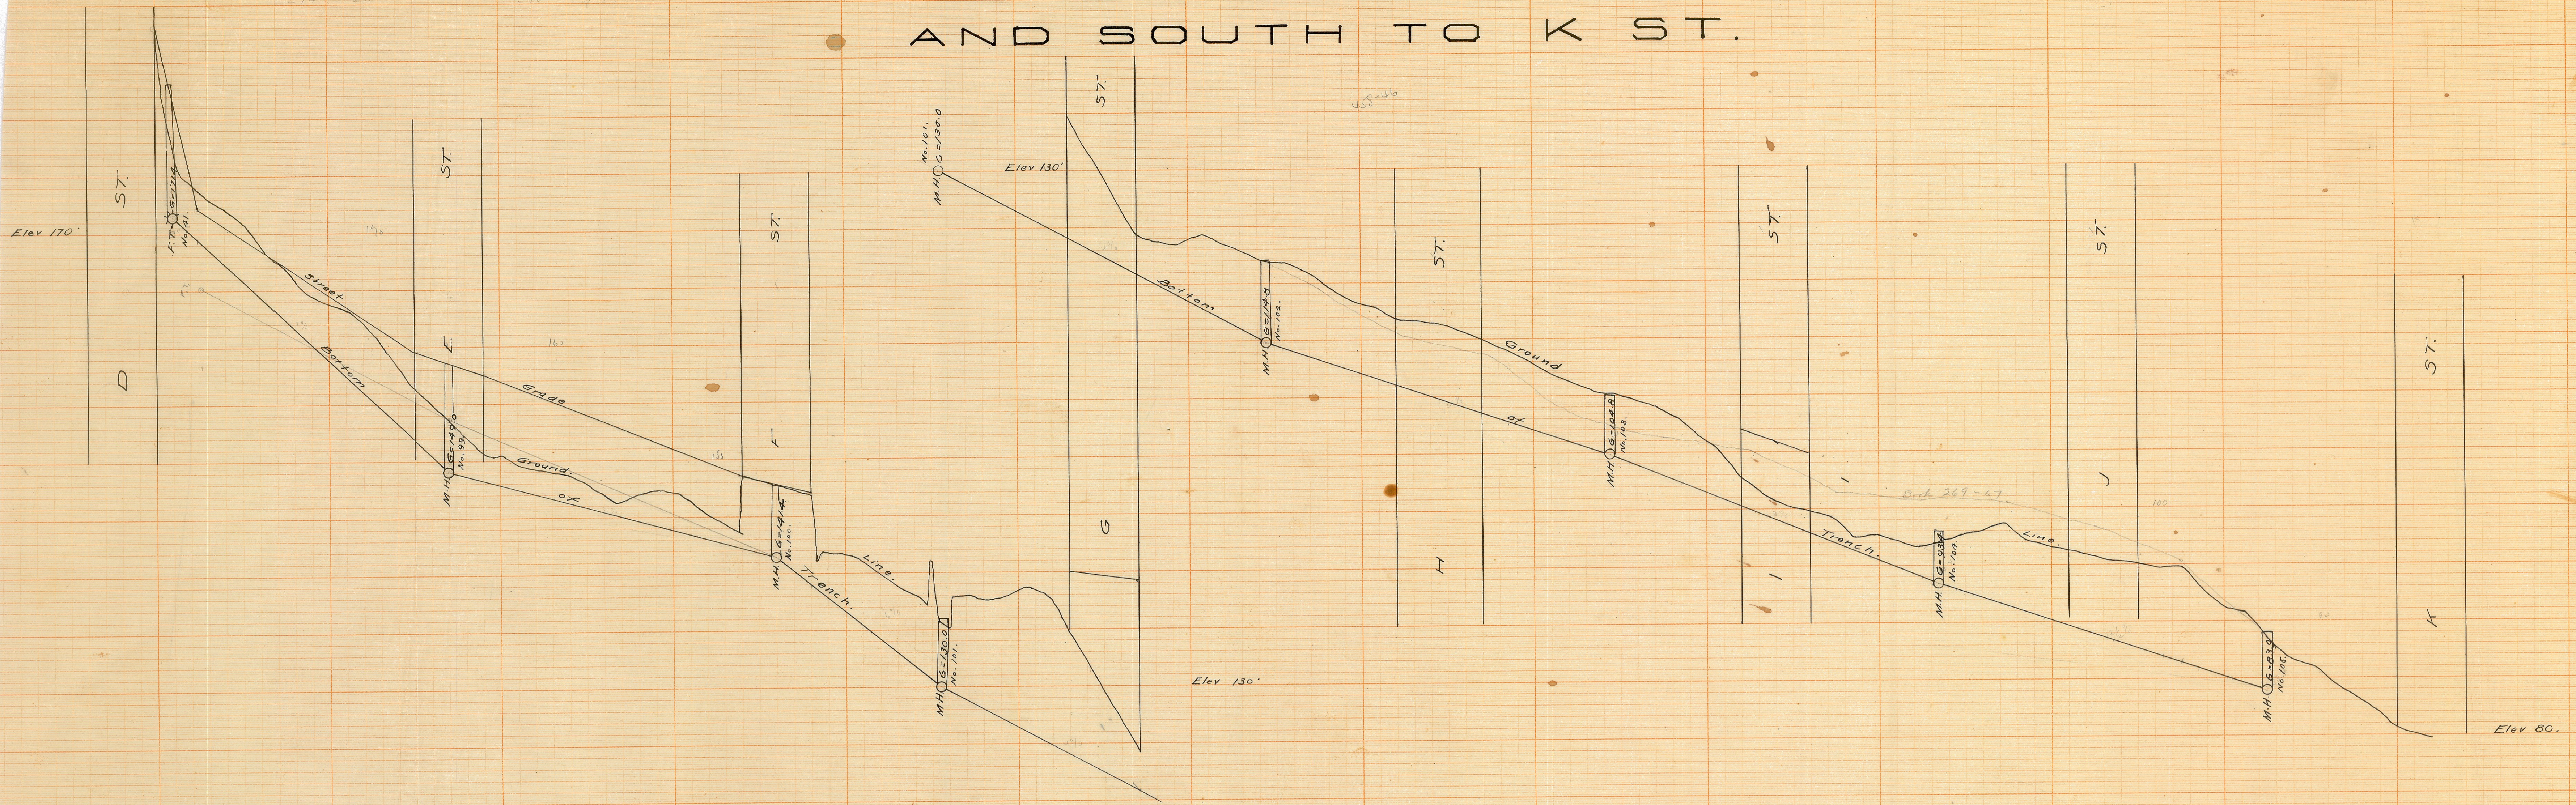

GLENDALE AVENUE BALIC BALIC ST. AND SOUTH TO K ST.

**CITY DATUM
ADD 6.119 FEET
TO CONVERT TO
MEAN SEA LEVEL**

MICROFILMED
APR - 1963

INDEXED
APR 20 1963

200-6
SHEET 16