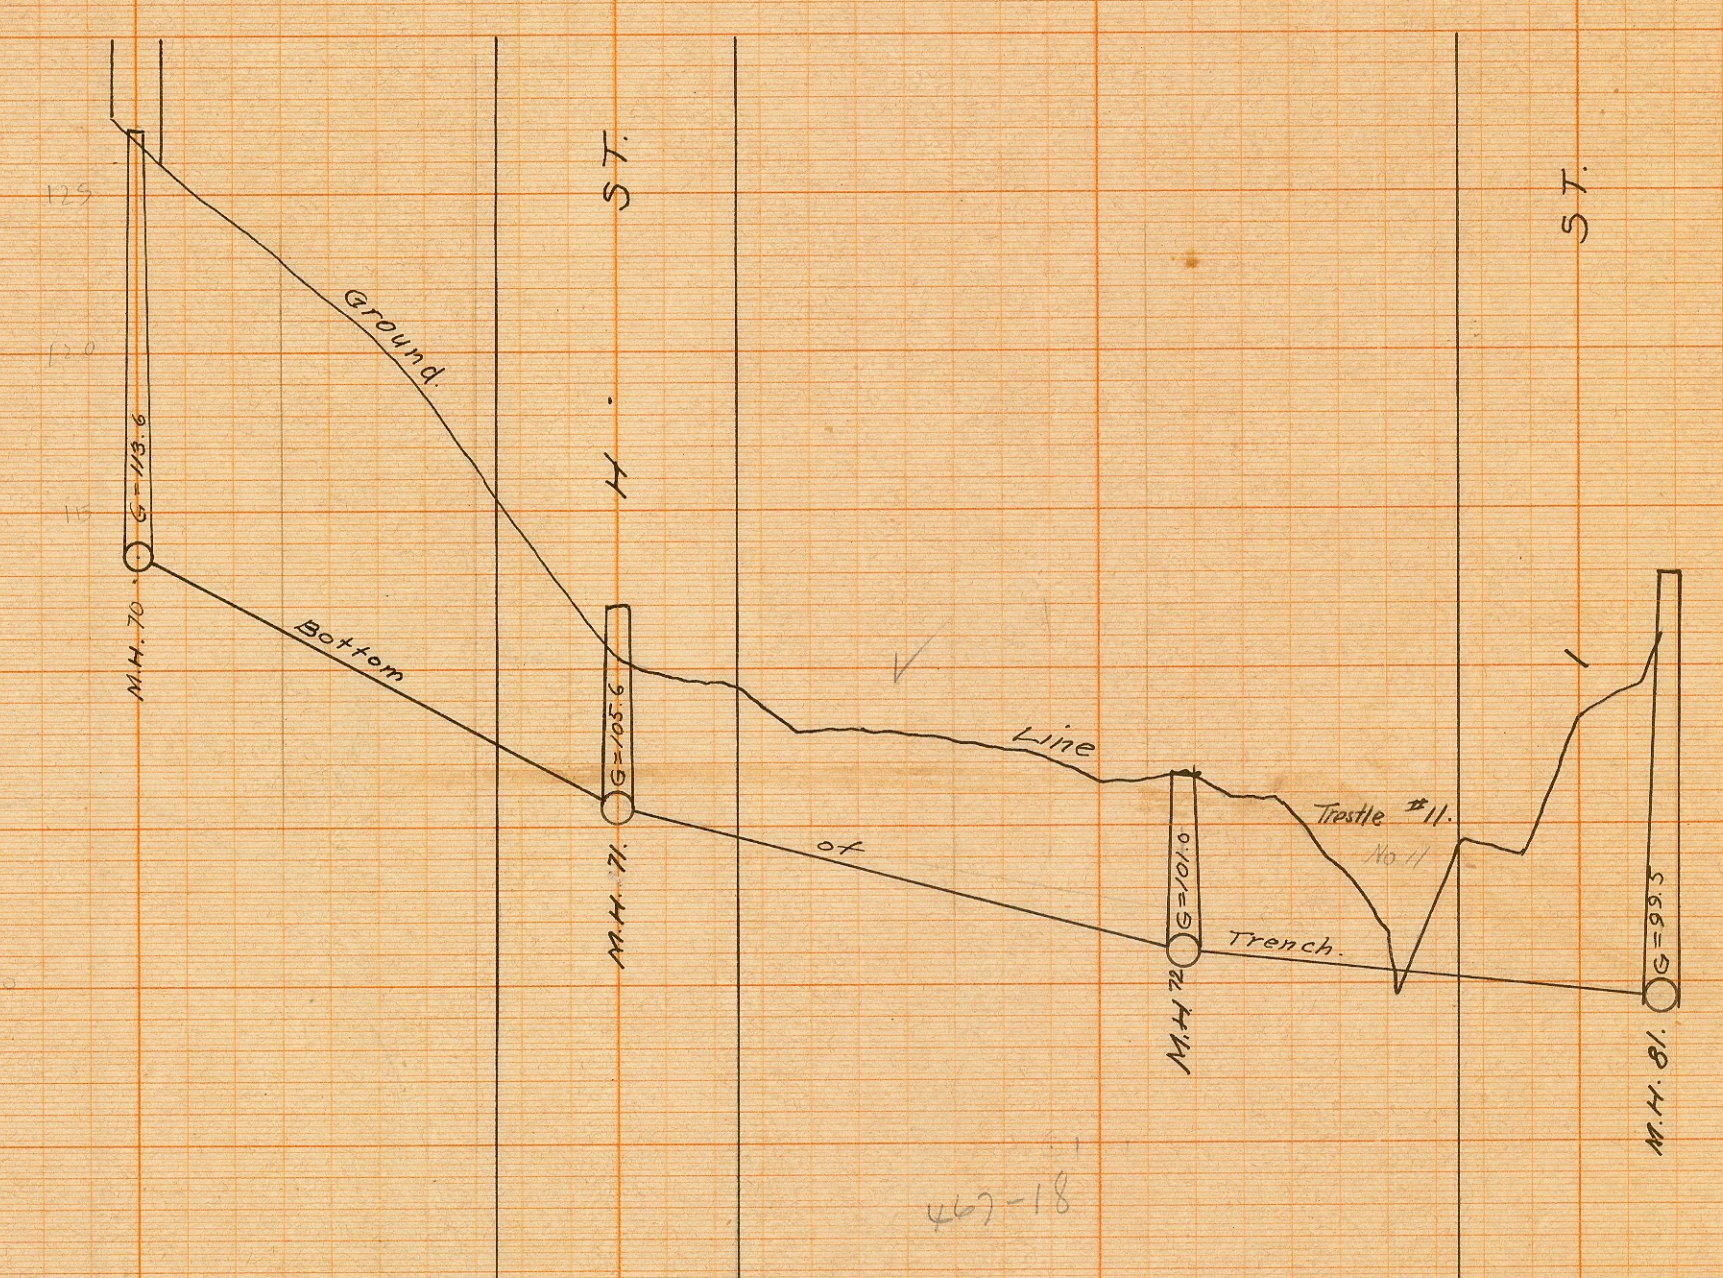

MARKET  
 MARKET COMMERCIAL  
 ST.

ISLAND AVE  
 ST.

27<sup>TH</sup> ST.

Market St. graded  
 this evidently lowered  
 plotted 11-15-18

CITY DATUM  
 ADD 6.19 FEET  
 TO CONVERT TO  
 MEAN SEA LEVEL

Island St  
 200-k INDEXED  
 SHEET 22 APR 24 1958

MICROFILMED  
 APR - 1963  
 SHEET