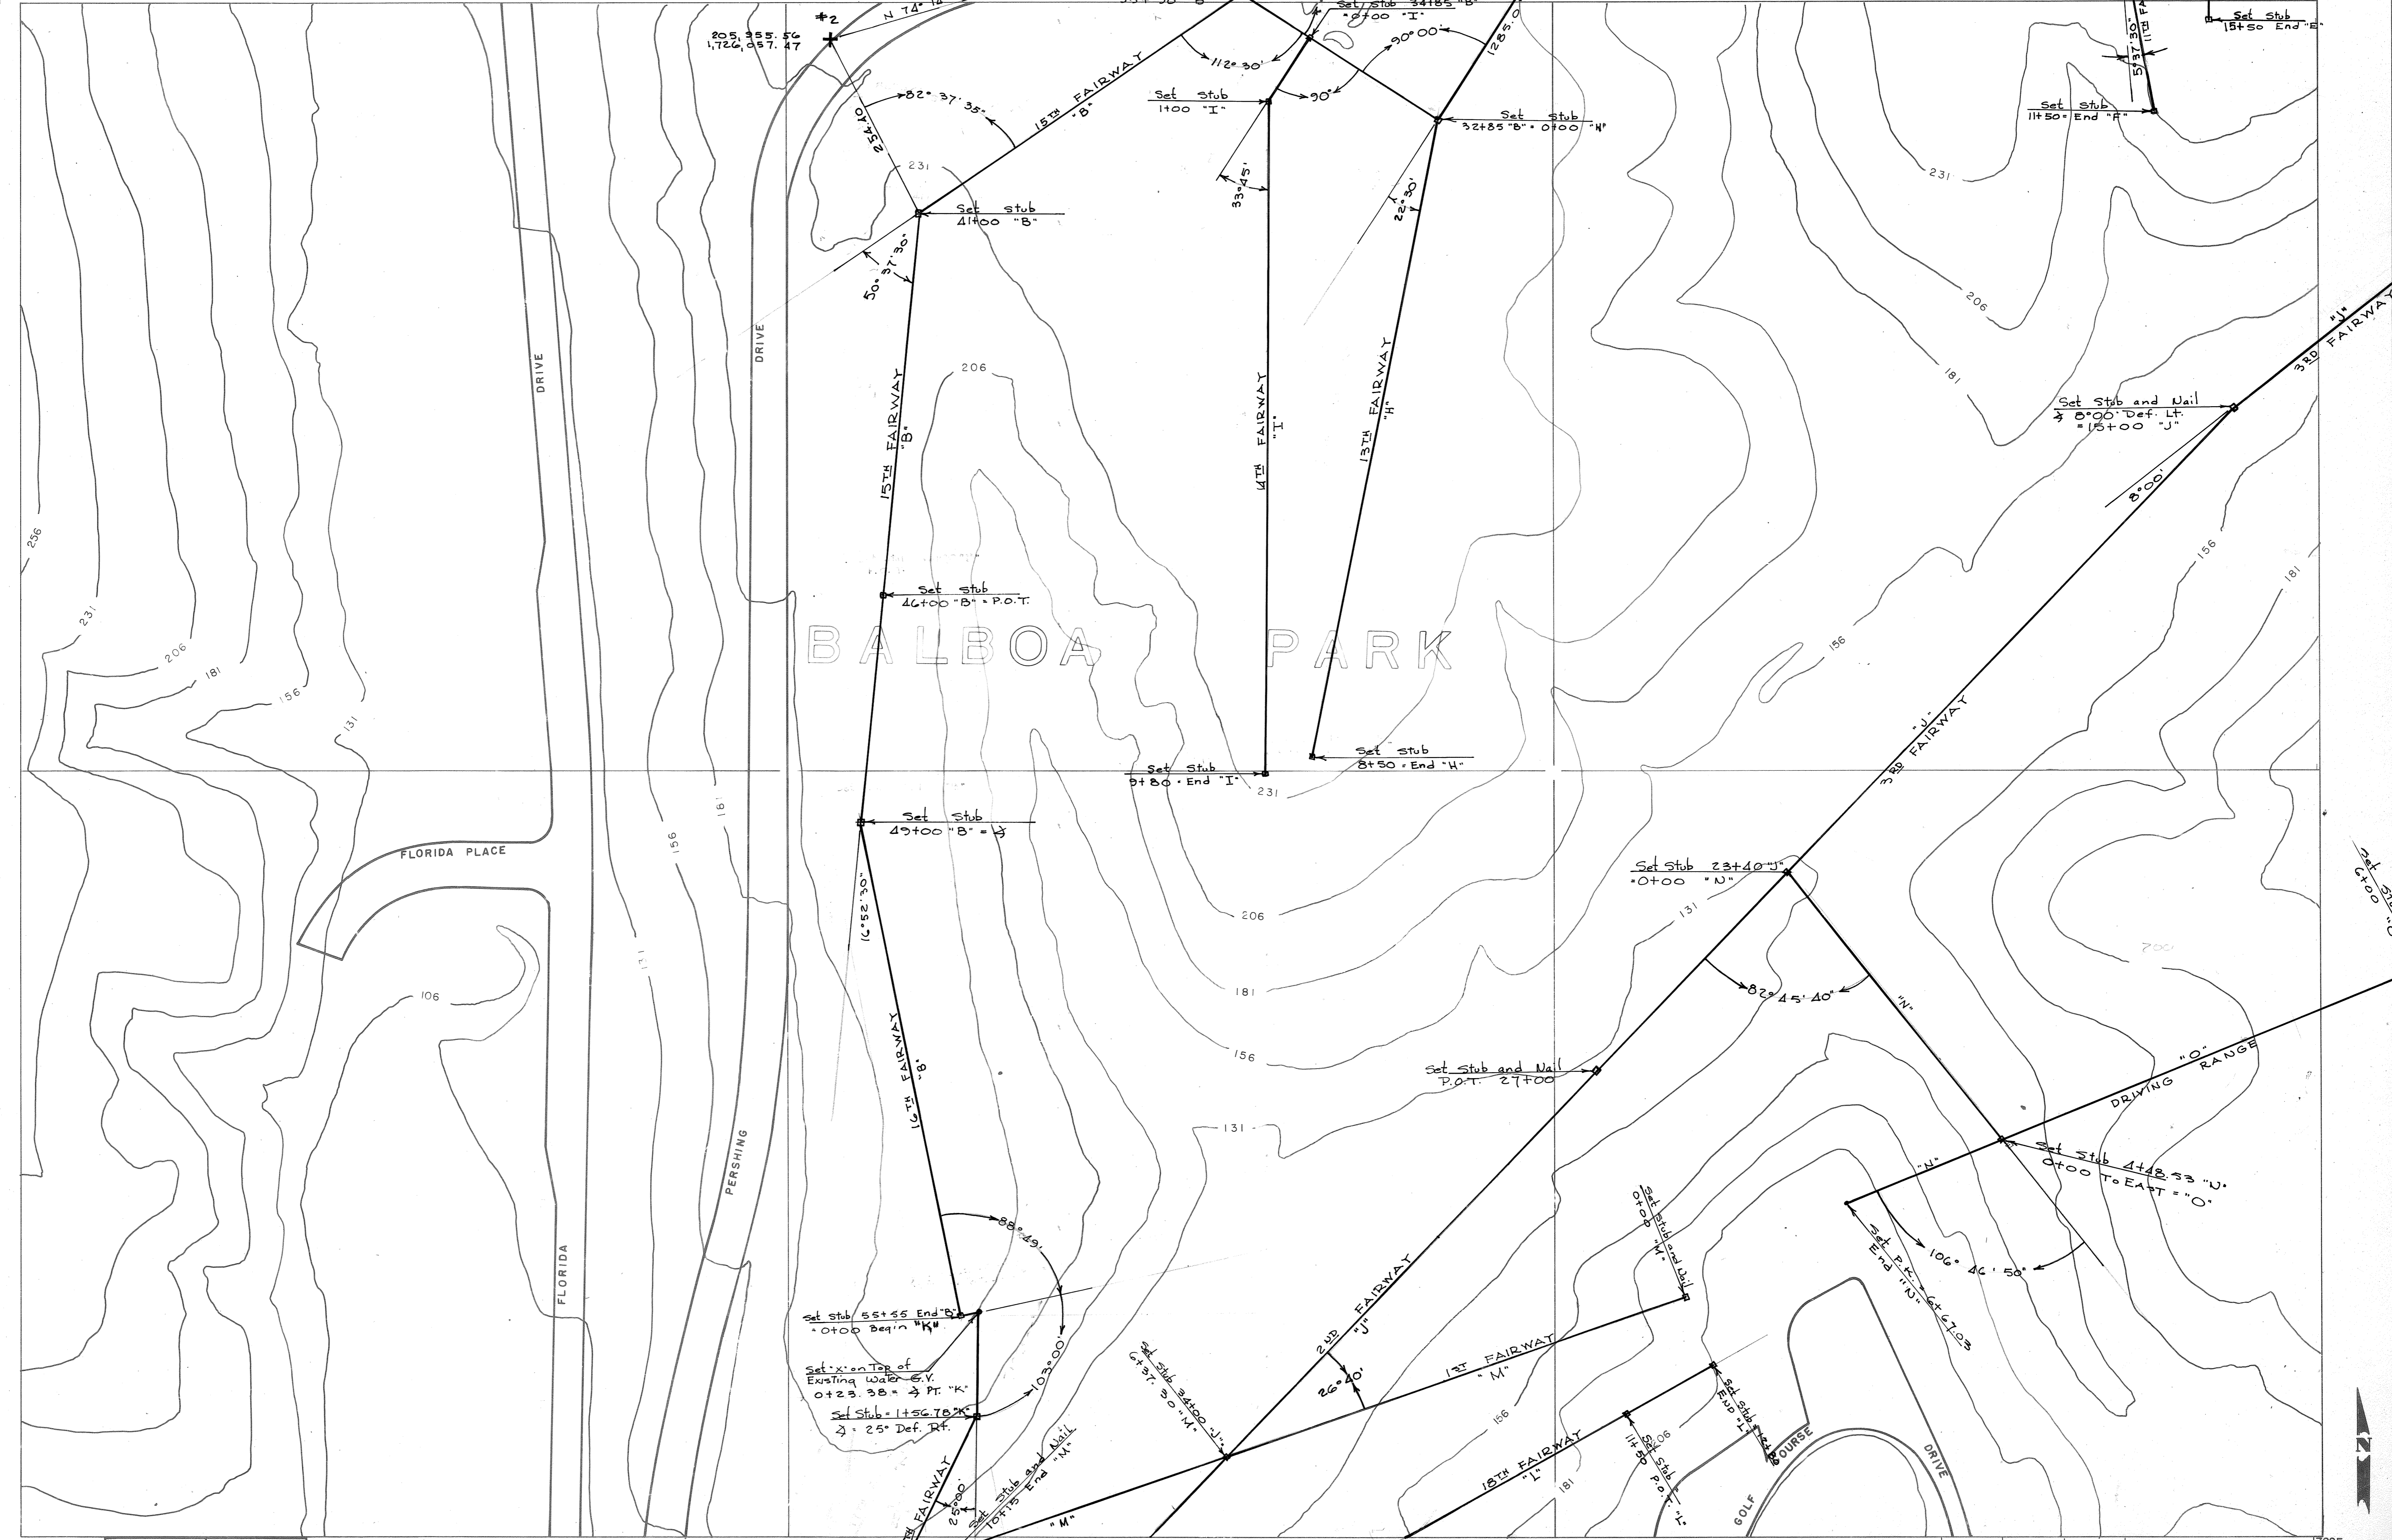

206 N

205 N

204 N

BALBOA PARK

CITY OF SAN DIEGO, CALIFORNIA

SCALE: 1 INCH = 100 FEET
DATUM IS MEAN SEA LEVEL

BASE MAP
DATE DRAWN: 5-10-61
REVISION:

206-1725	204-1725
204-1722	202-1725

204-1725