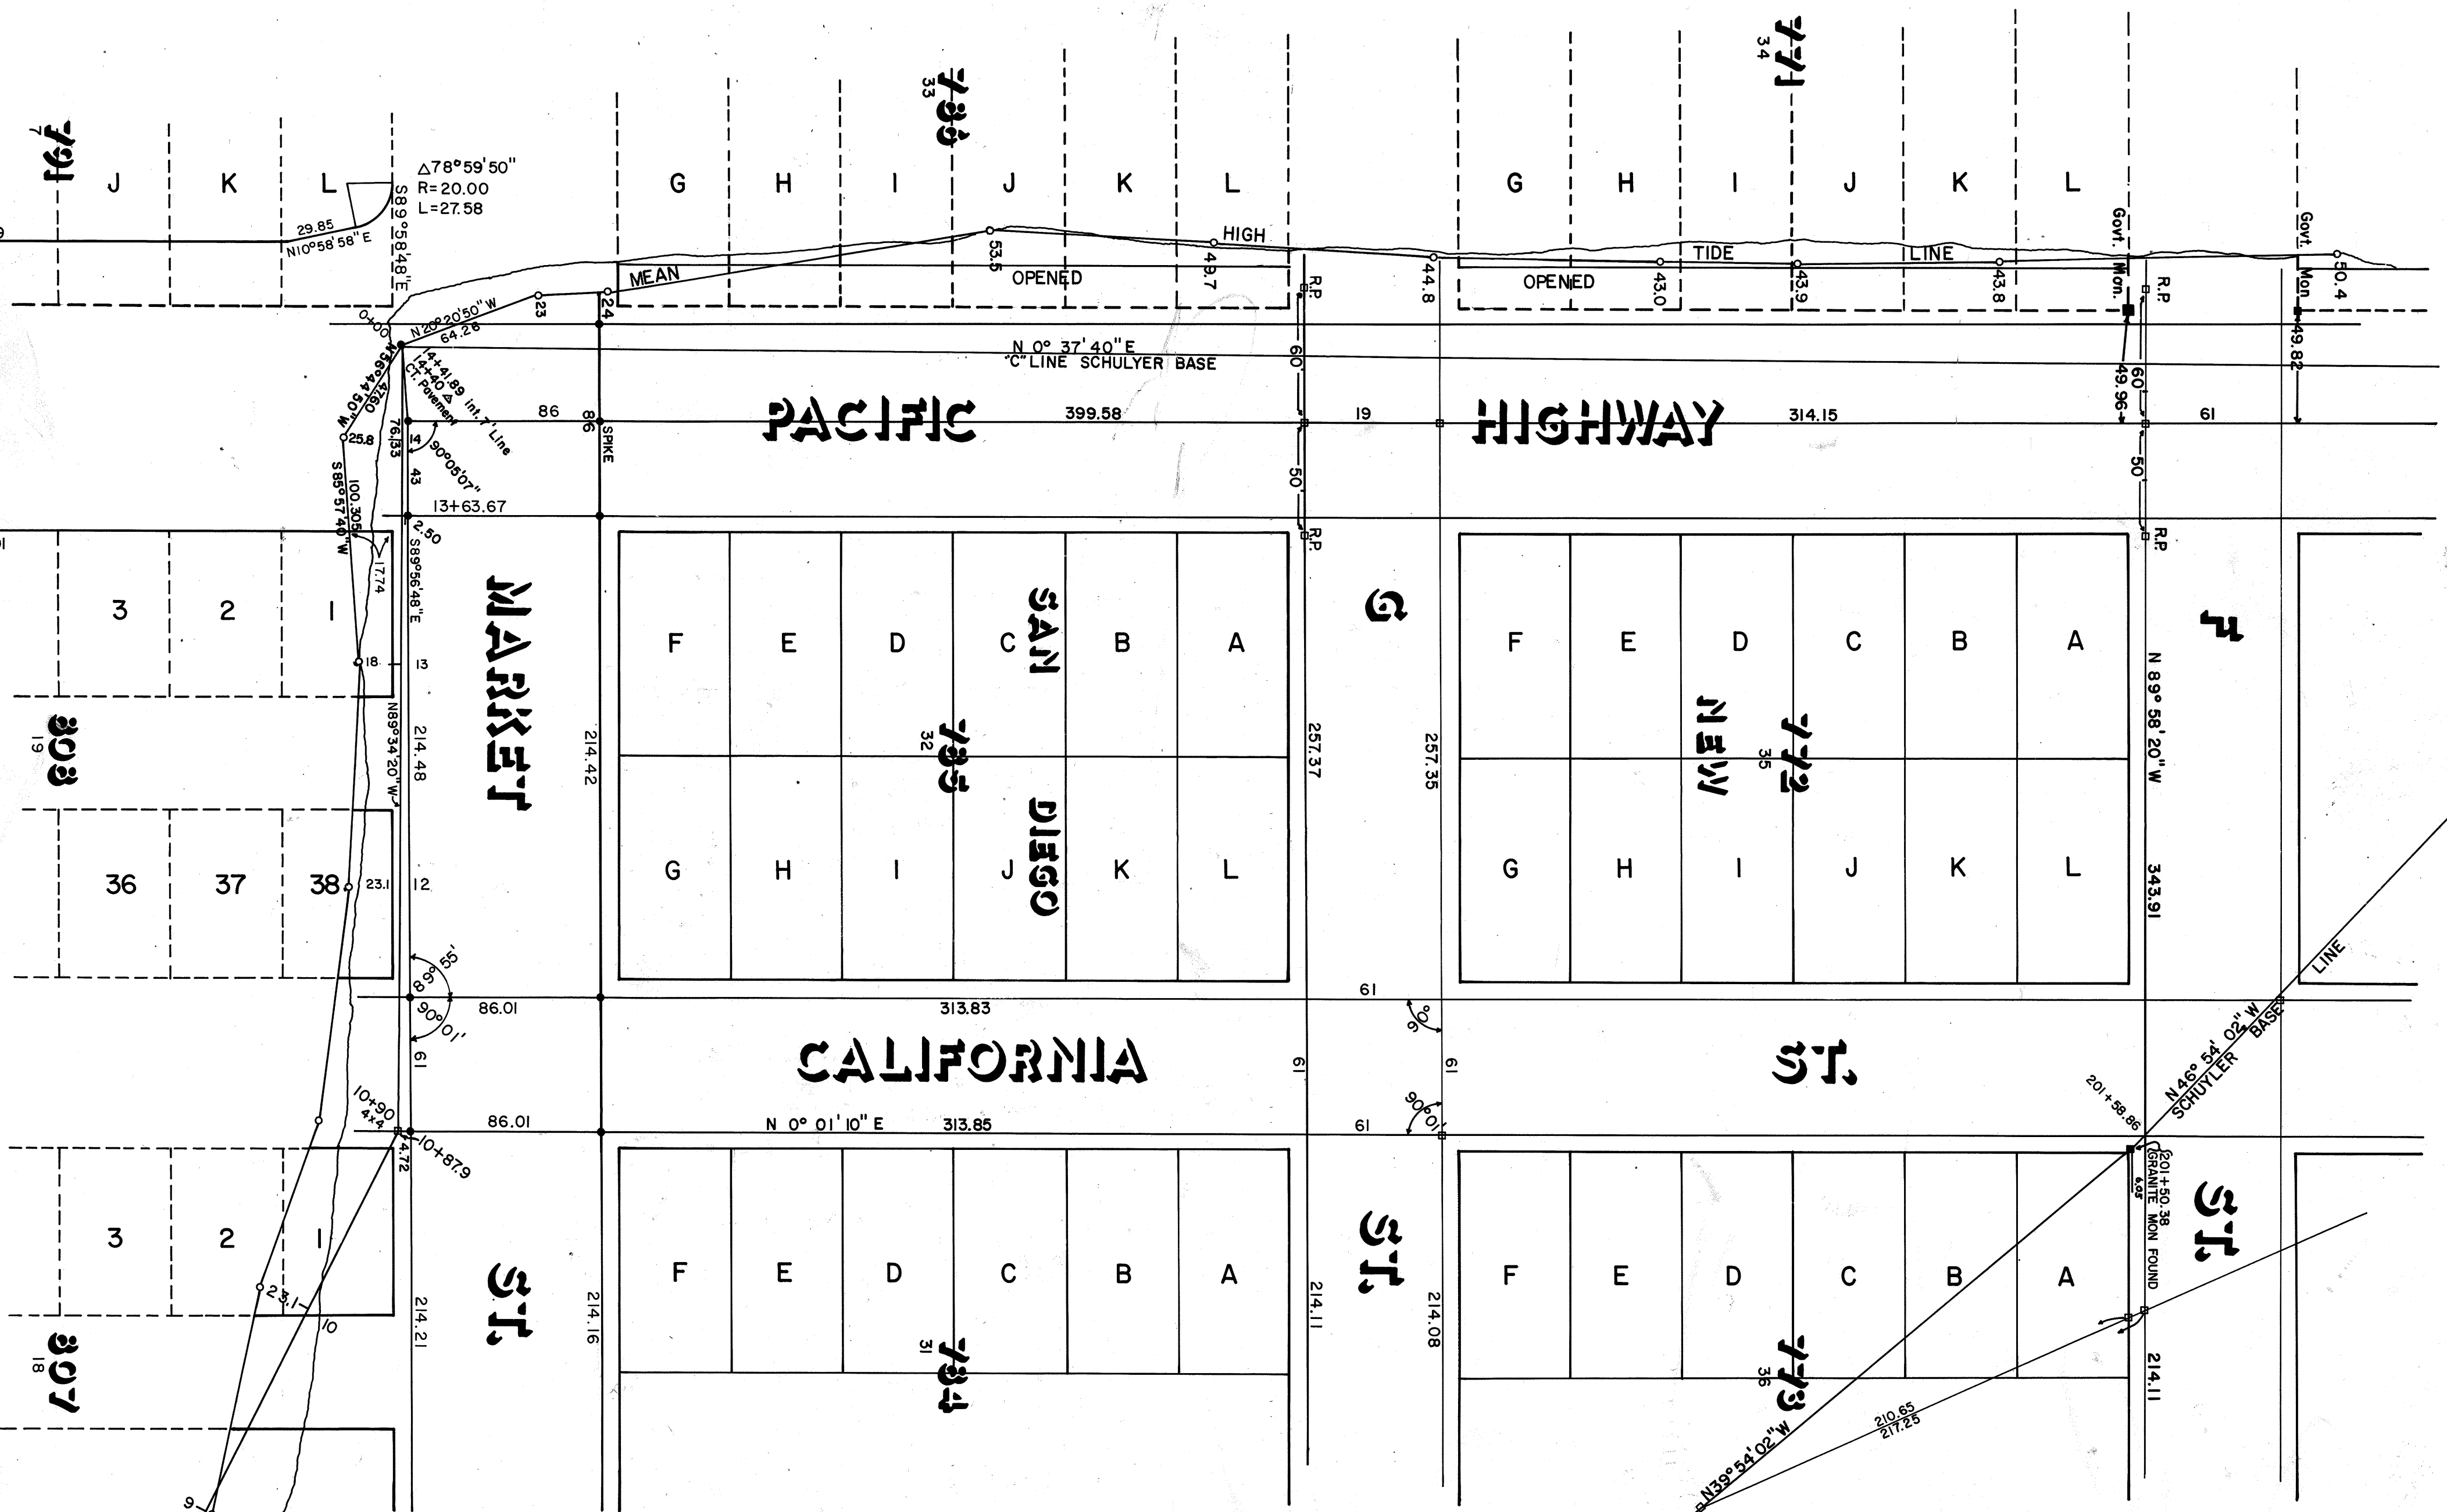

NORTH

HARBOR

DRIVE

RESOLUTION 226 HARBOR COMMISSION 5-14-42  
DEDICATES PACIFIC HWY

REDRAWN BY R.A.P. 12-29-75  
CHECKED BY W. NEWBERN  
ORIGINAL MICROFILM DATE 1-24-63  
REMICOFILMED

(1-A)

(2)

(11)