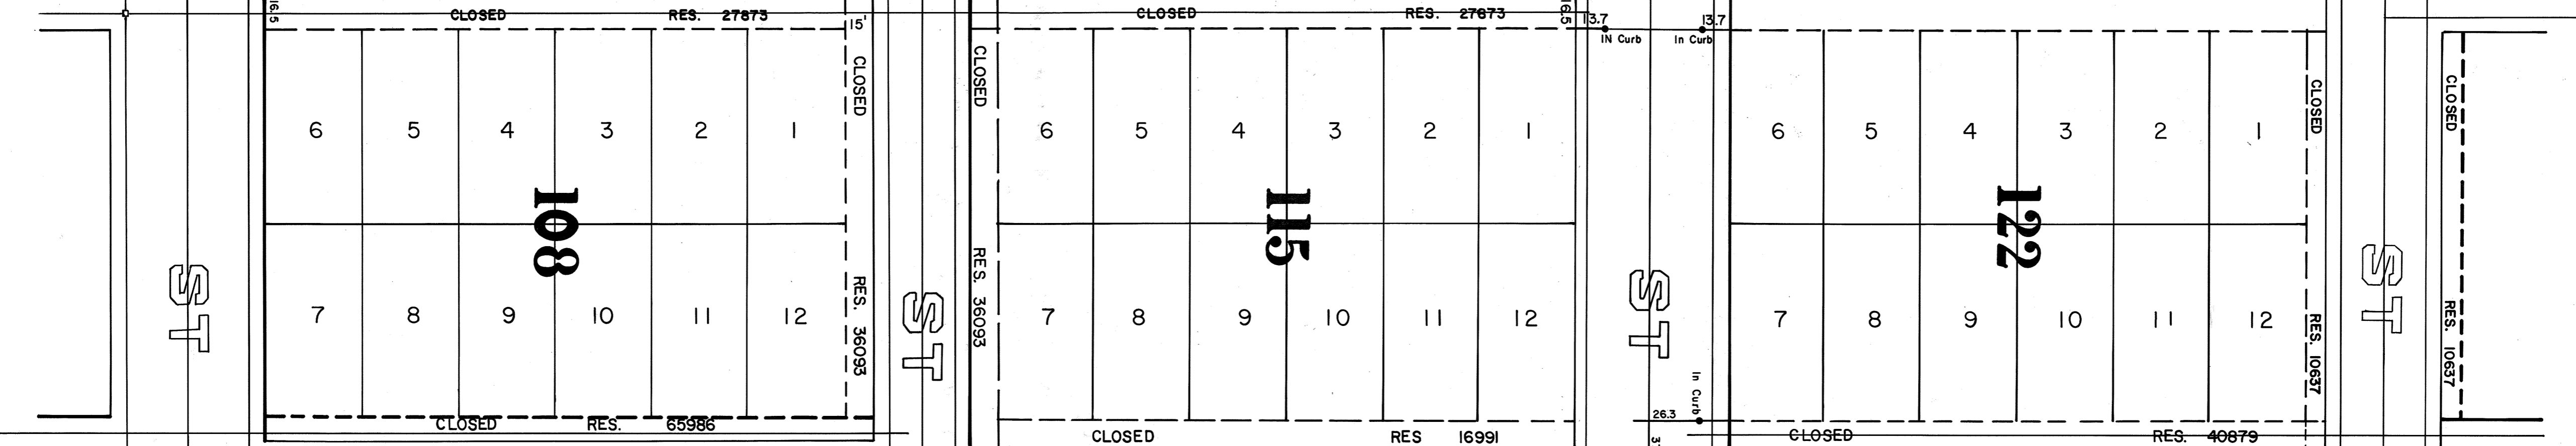

9

INDIA

ST

PALM

QUINCE

REDWOOD

SPRUCE

COLUMBIA

CLOSED RES. 20814

STATE

ST

13

20

30

REDRAWN BY R.A.P. 1-19-76
 CHECKED BY W.NEWBERN 1-22-76
 ORIGINAL MICROFILM DATE 1-24-63
 REMICROFILM DATE