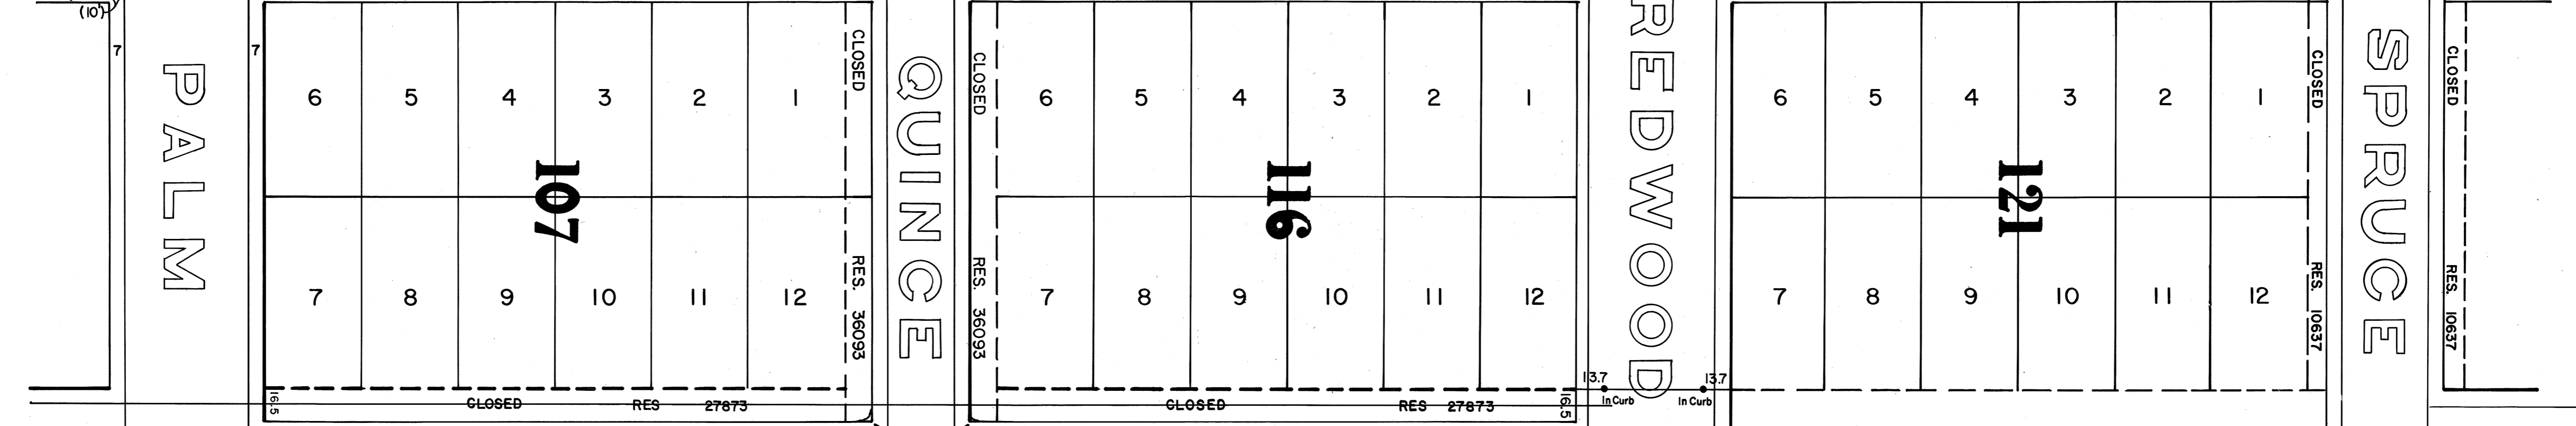

9

INDIA

ST

PALM

QUINCE

REDWOOD

SPRUCE

COLUMBIA

CLOSED RES. 20814

STATE

ST

13

20

30

REDRAWN BY R.A.P. 1-19-76
 CHECKED BY W.NEWBERN 1-22-76
 ORIGINAL MICROFILM DATE 1-24-63
 REMICROFILM DATE