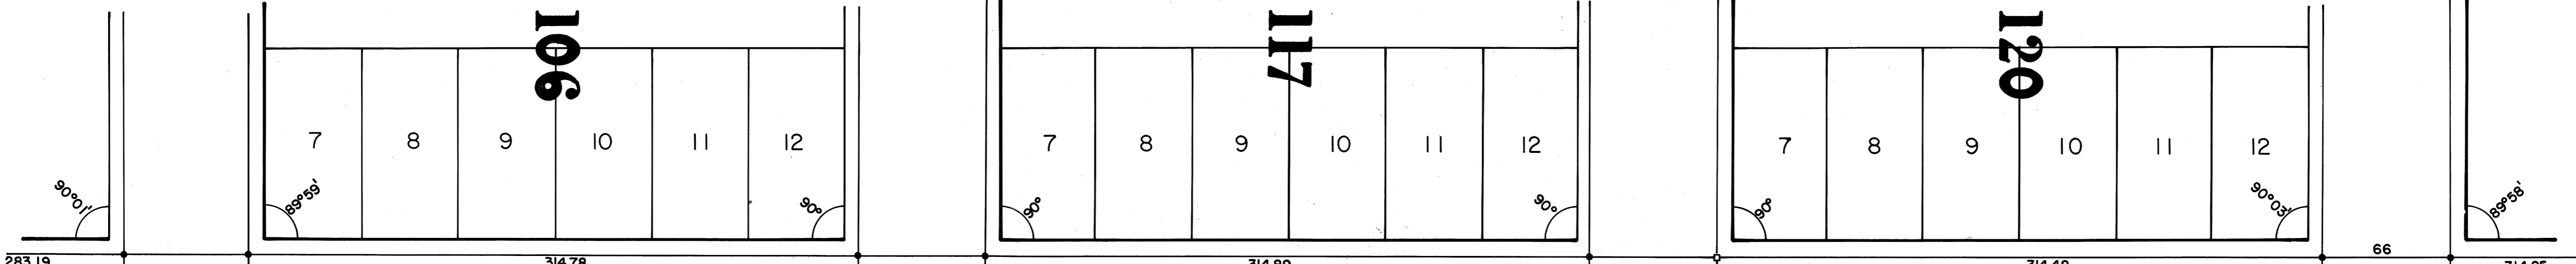

9

INDIA

ST

PALM

QUINCE

REDWOOD

SPRUCE

COLUMBIA

CLOSED RES. 20814

STATE

ST

13

20

30

REDRAWN BY R.A.P. 1-19-76
 CHECKED BY W.NEWBERN 1-22-76
 ORIGINAL MICROFILM DATE 1-24-63
 REMICROFILM DATE