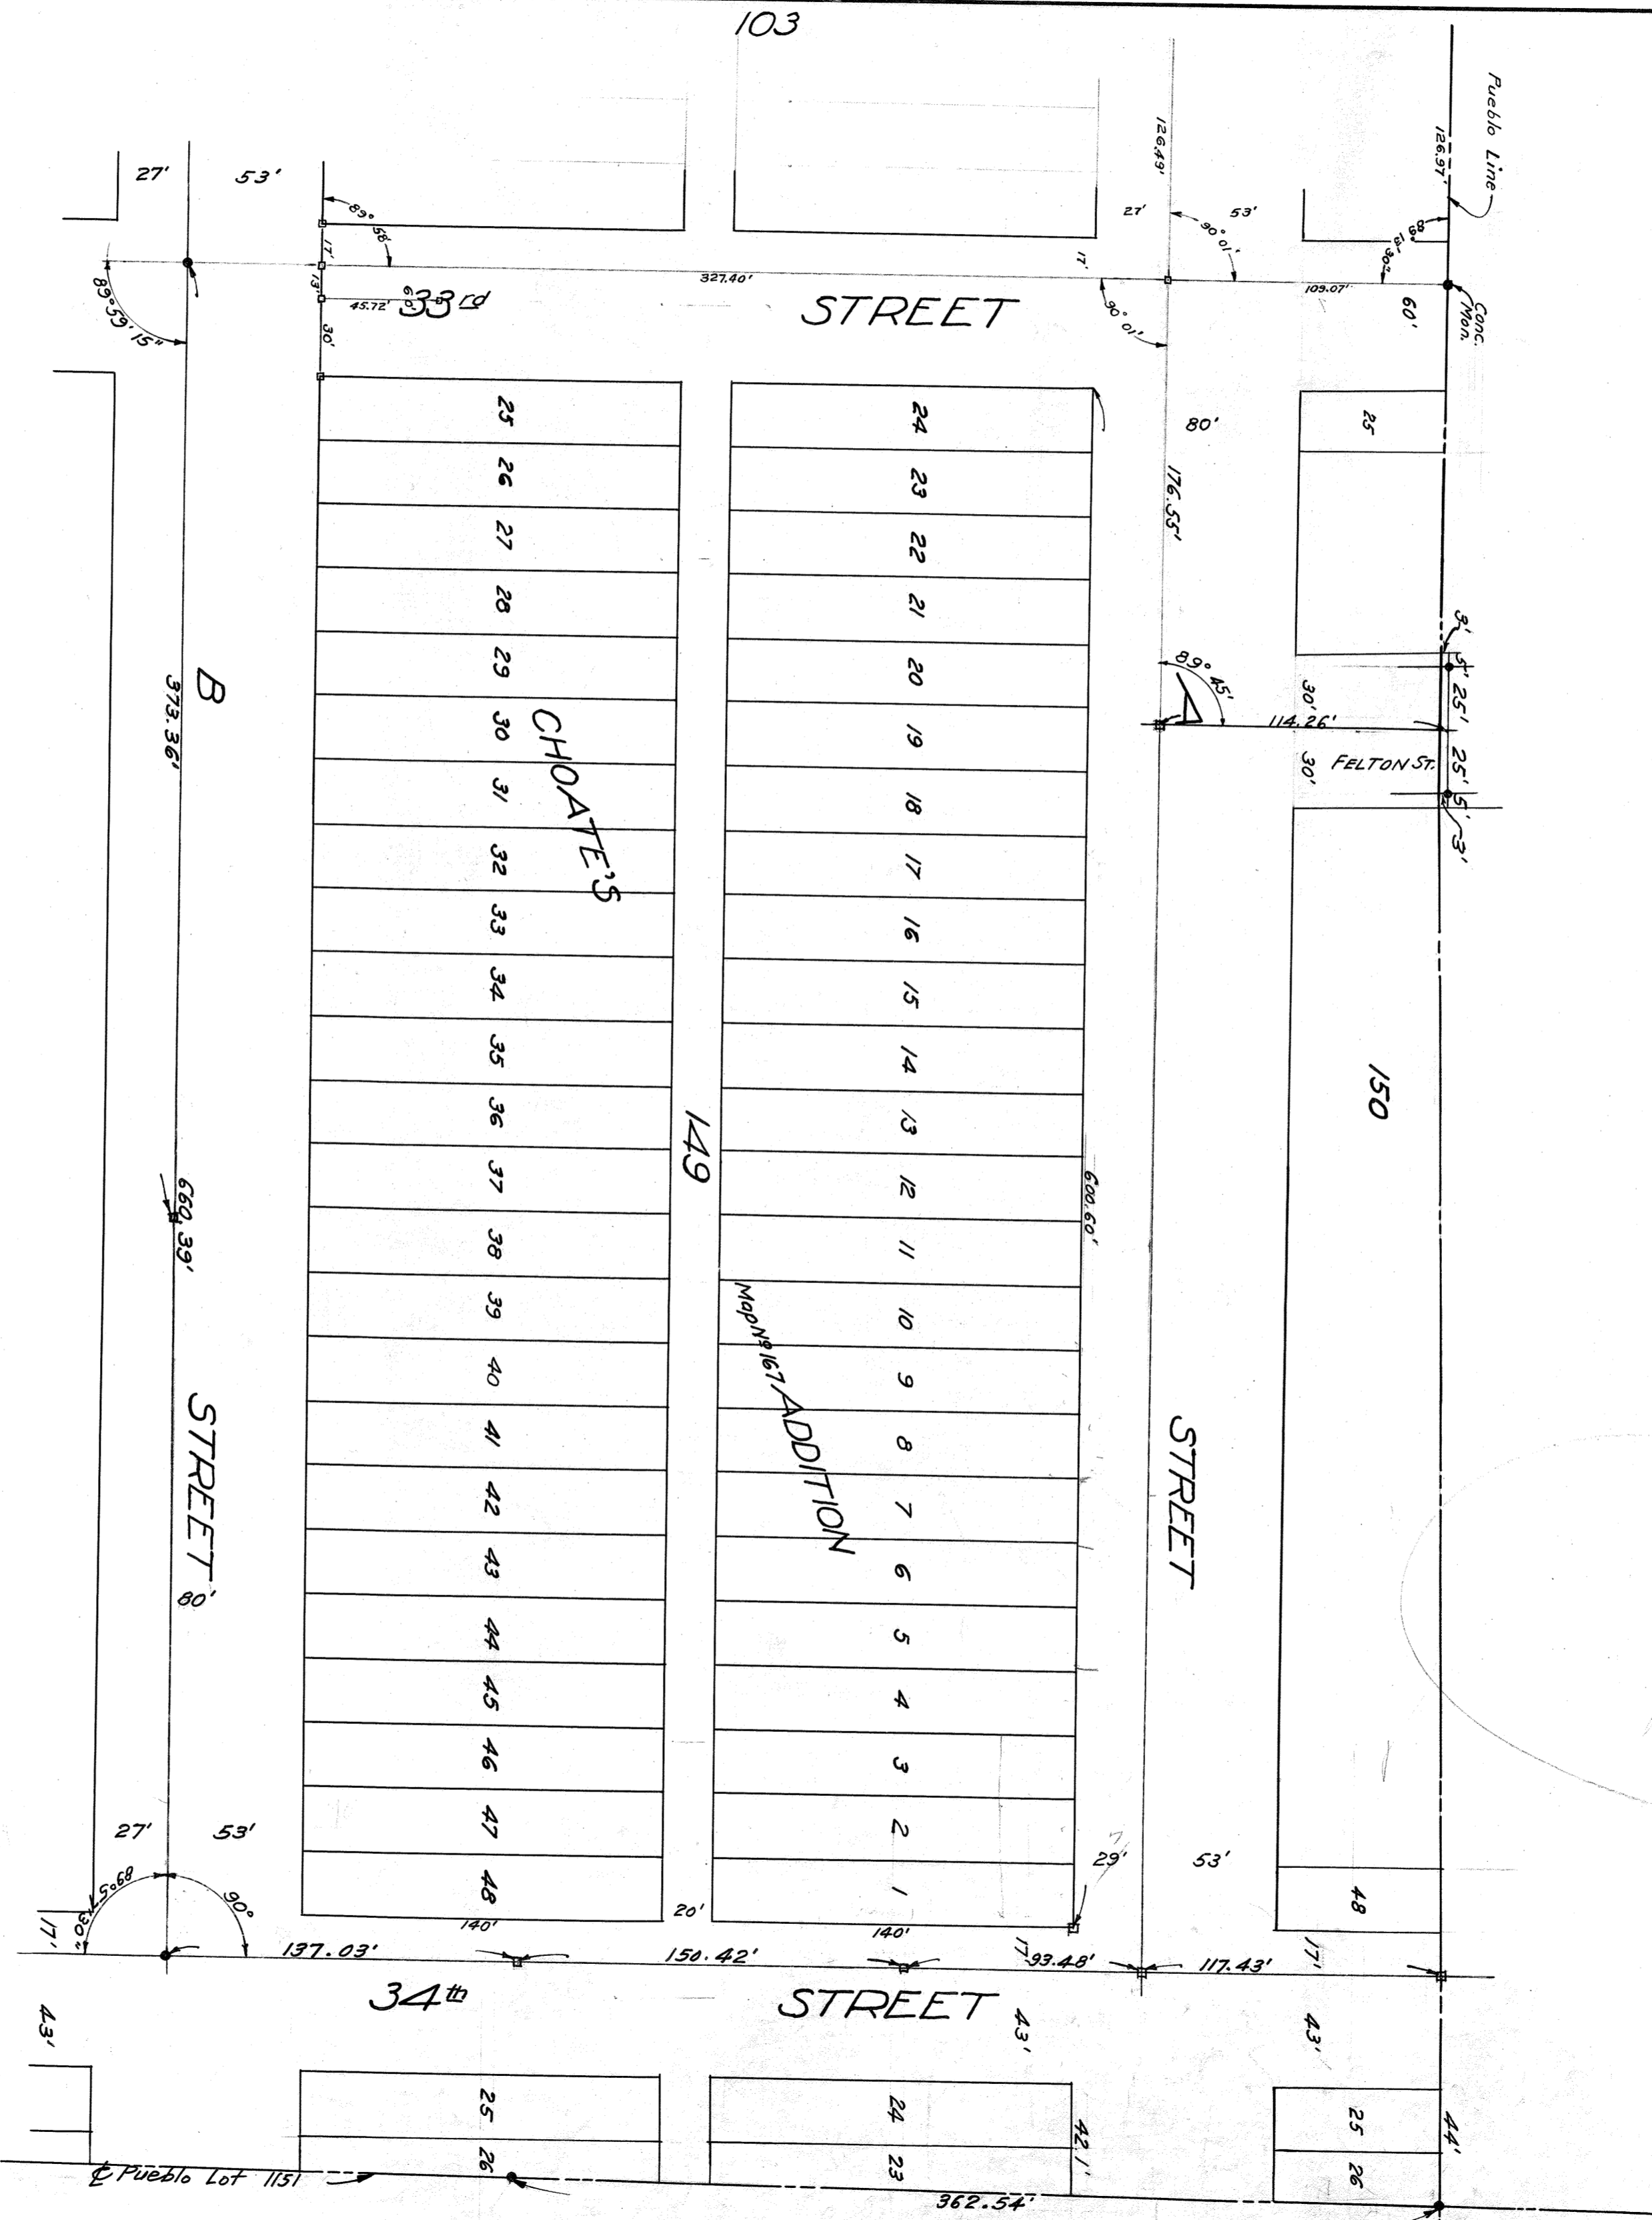

MICROFILMED  
JAN 24 1963

*Check with Maps for Streets, etc.*

103

105

STREET

B

STREET

34th

STREET

STREET

FELTON ST.

Pueblo Line

CHOATE'S

149

Map No 167  
ADDITION

150

Pueblo Lot 151