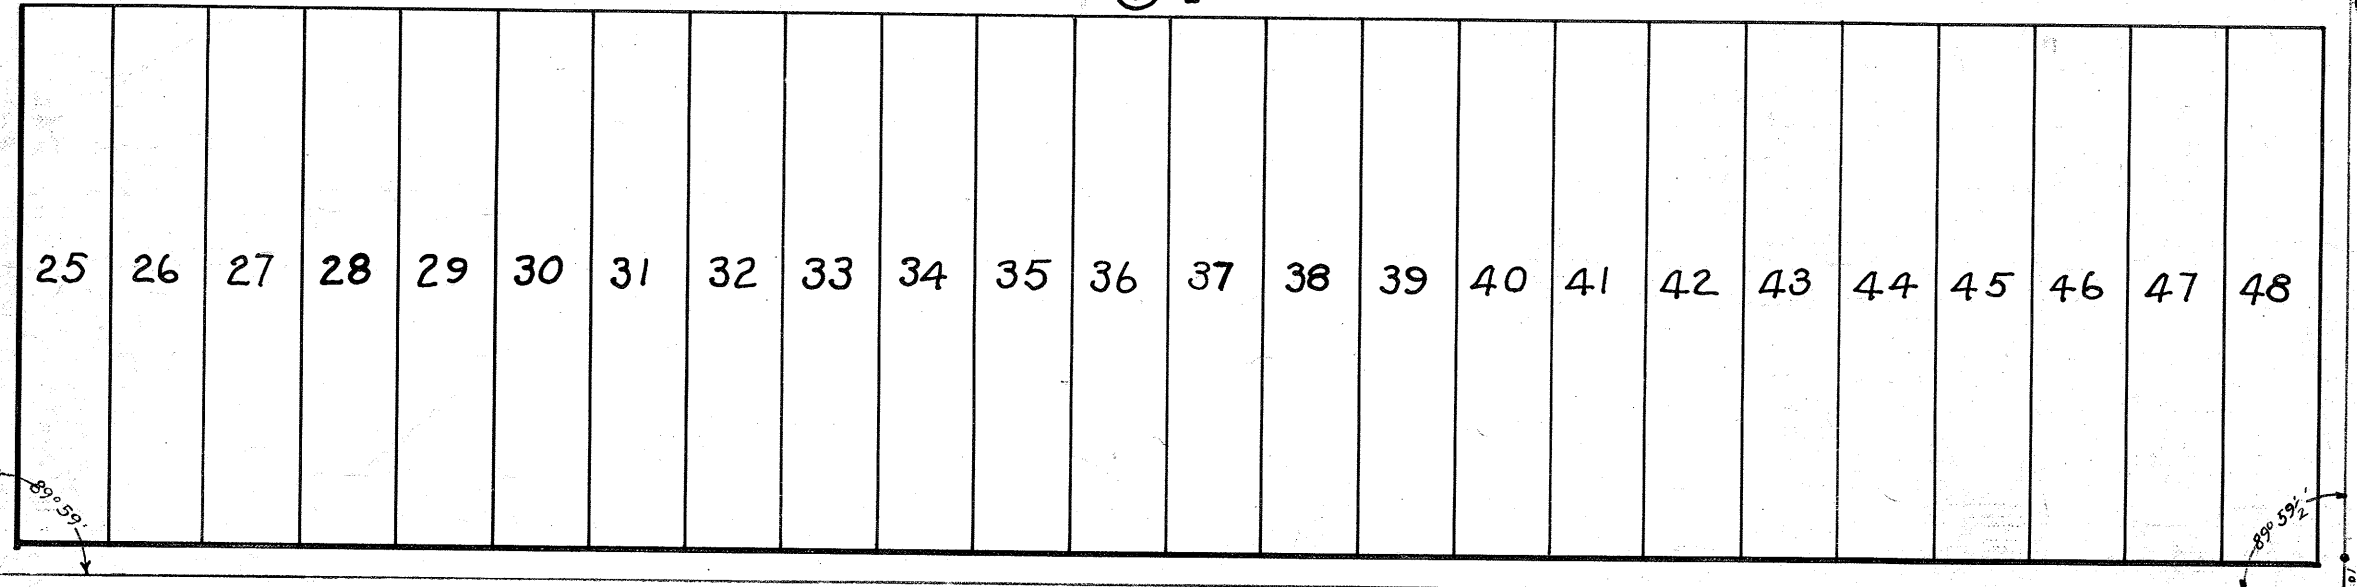

C

ST.

29TH

30TH

31ST

87

94

BROADWAY

FOR HUB SET BY C. STEPHENS
 621.96
 1.53
 680.773

627.93
 627.64
 21255.57
 627.78 TP.

110A
 NCA