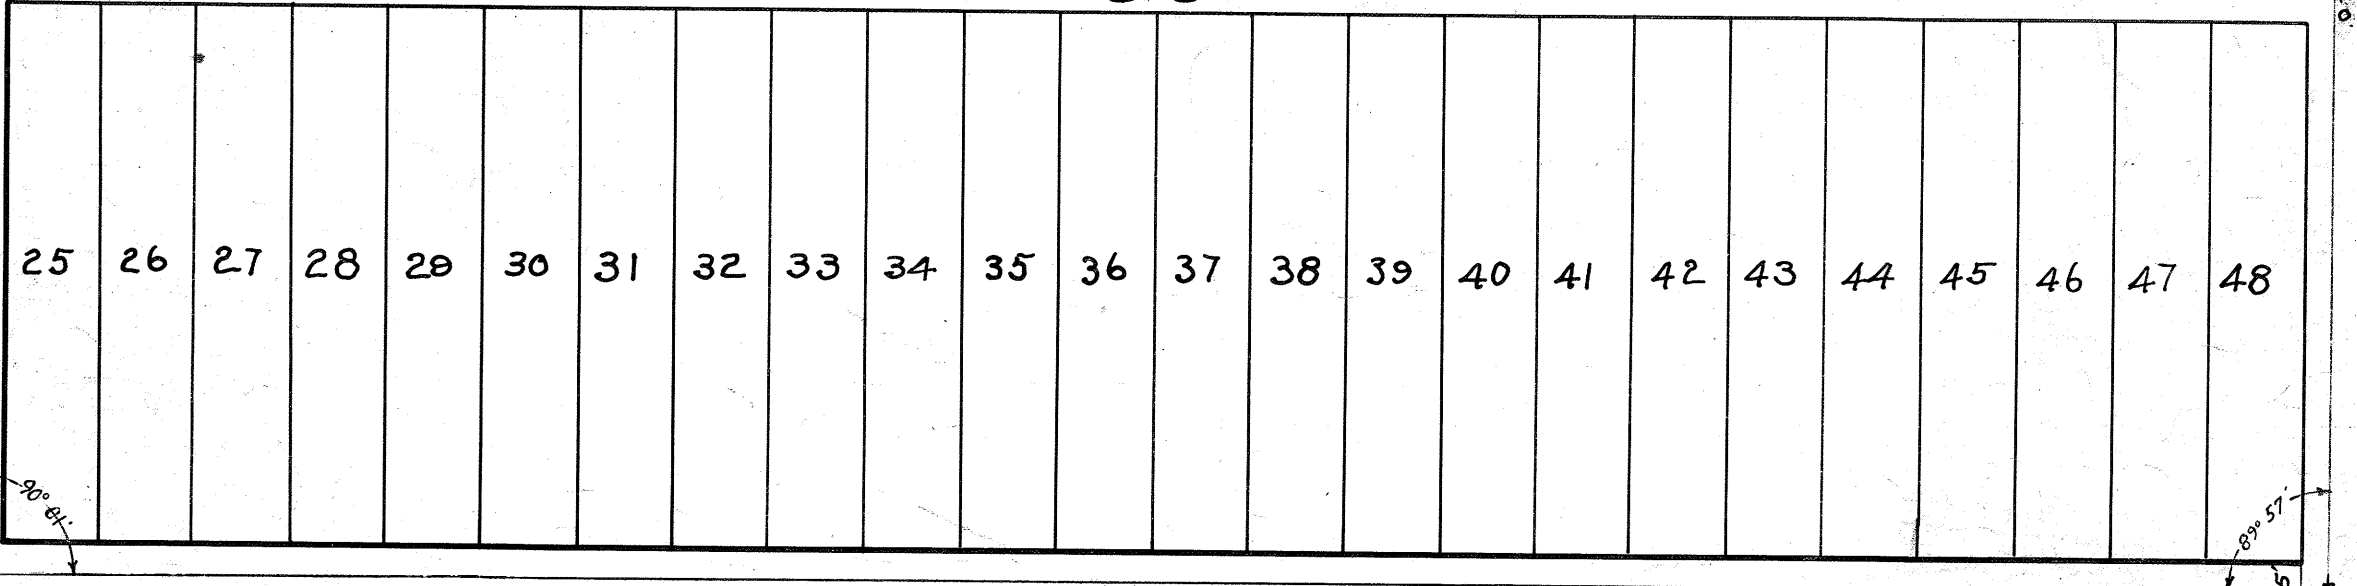

E

ST.

MICROFILMED
JAN 24 1963