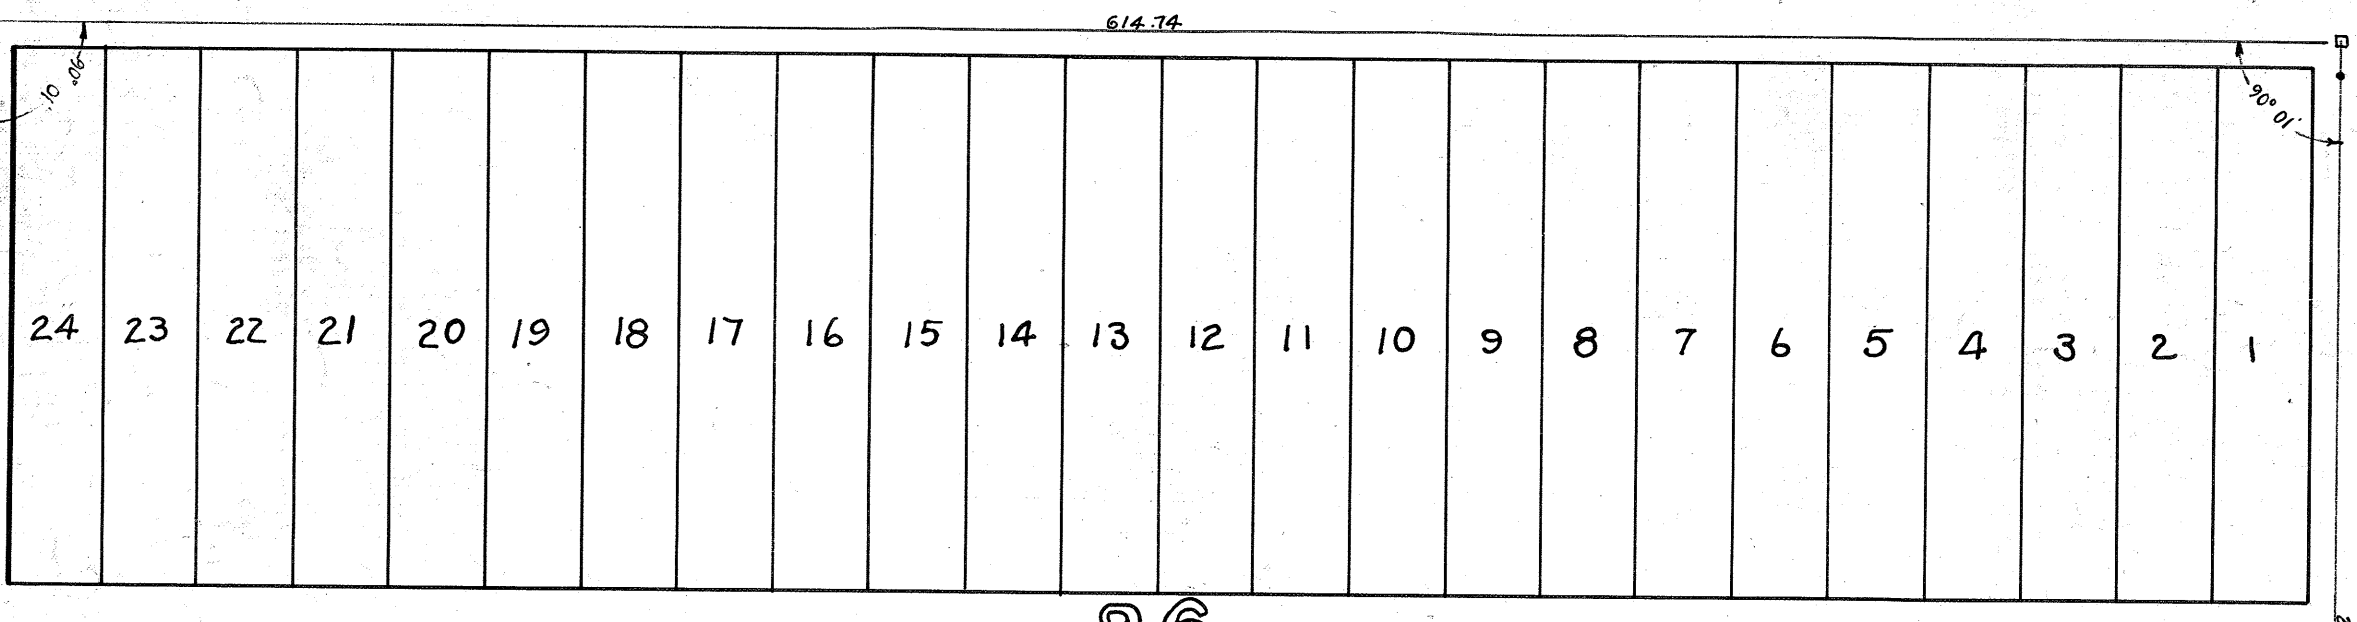

C

ST.

29TH

30TH

31ST

87

94

BROADWAY

ST.

ST.

ST.

86

95

E

ST.

MICROFILMED
JAN 24 1963