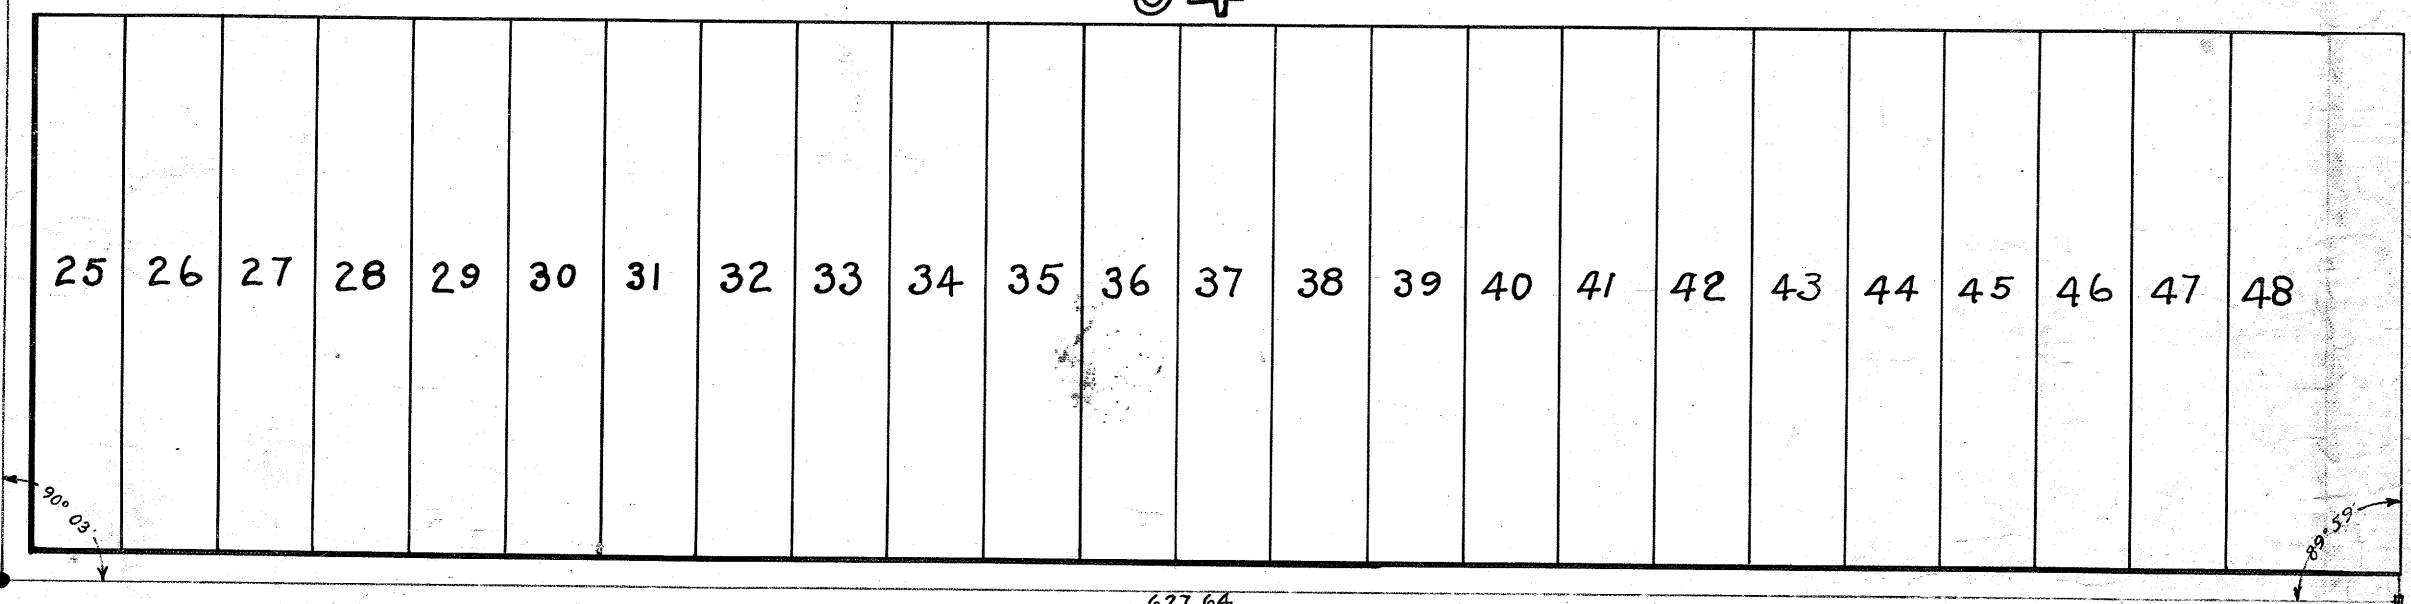

C

ST.

29TH

30TH

31ST

87

94

BROADWAY

FOR HUB SET BY C. STEPHENS
 621.96
 1.53
 680.773

627.93
 627.64
 21255.57
 627.78 TP.

110A
 NCA