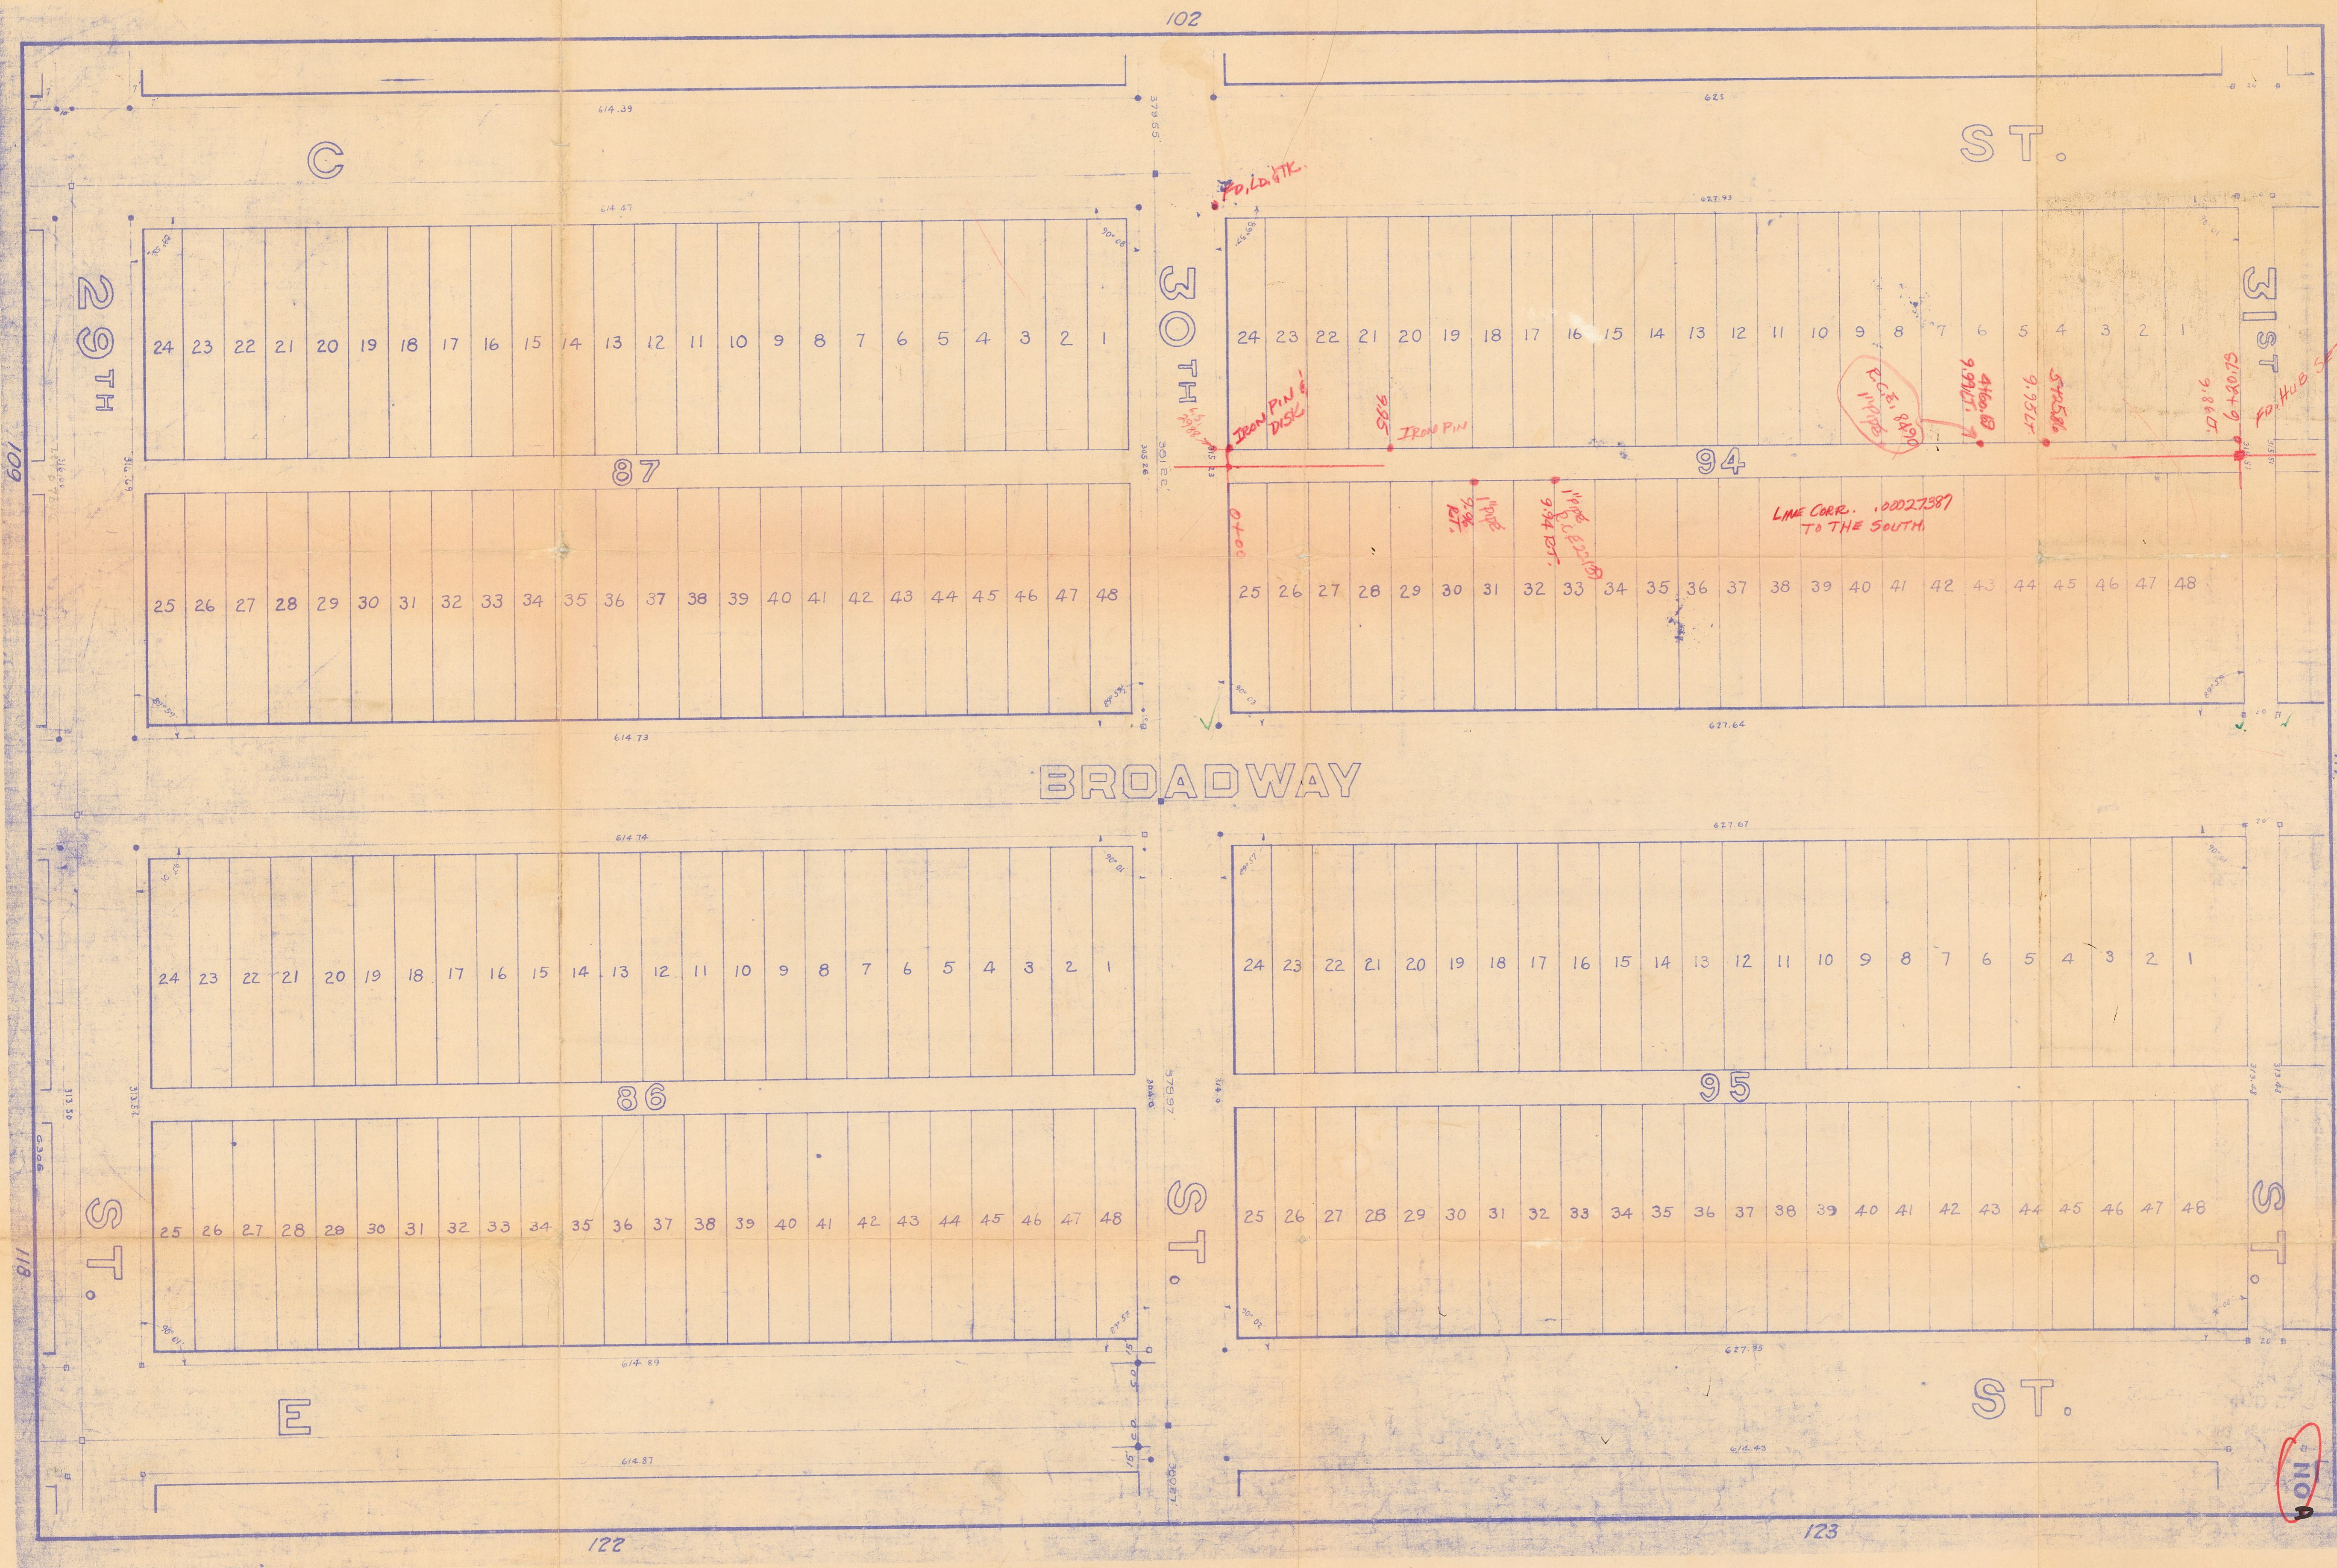

C

ST.

29TH

30TH

31ST

87

94

BROADWAY

FOR HUB SET BY C. STEPHENS
 621.96
 1.53
 680.773

627.93
 627.64
 21255.57
 627.78 TP.

110A
 NCA