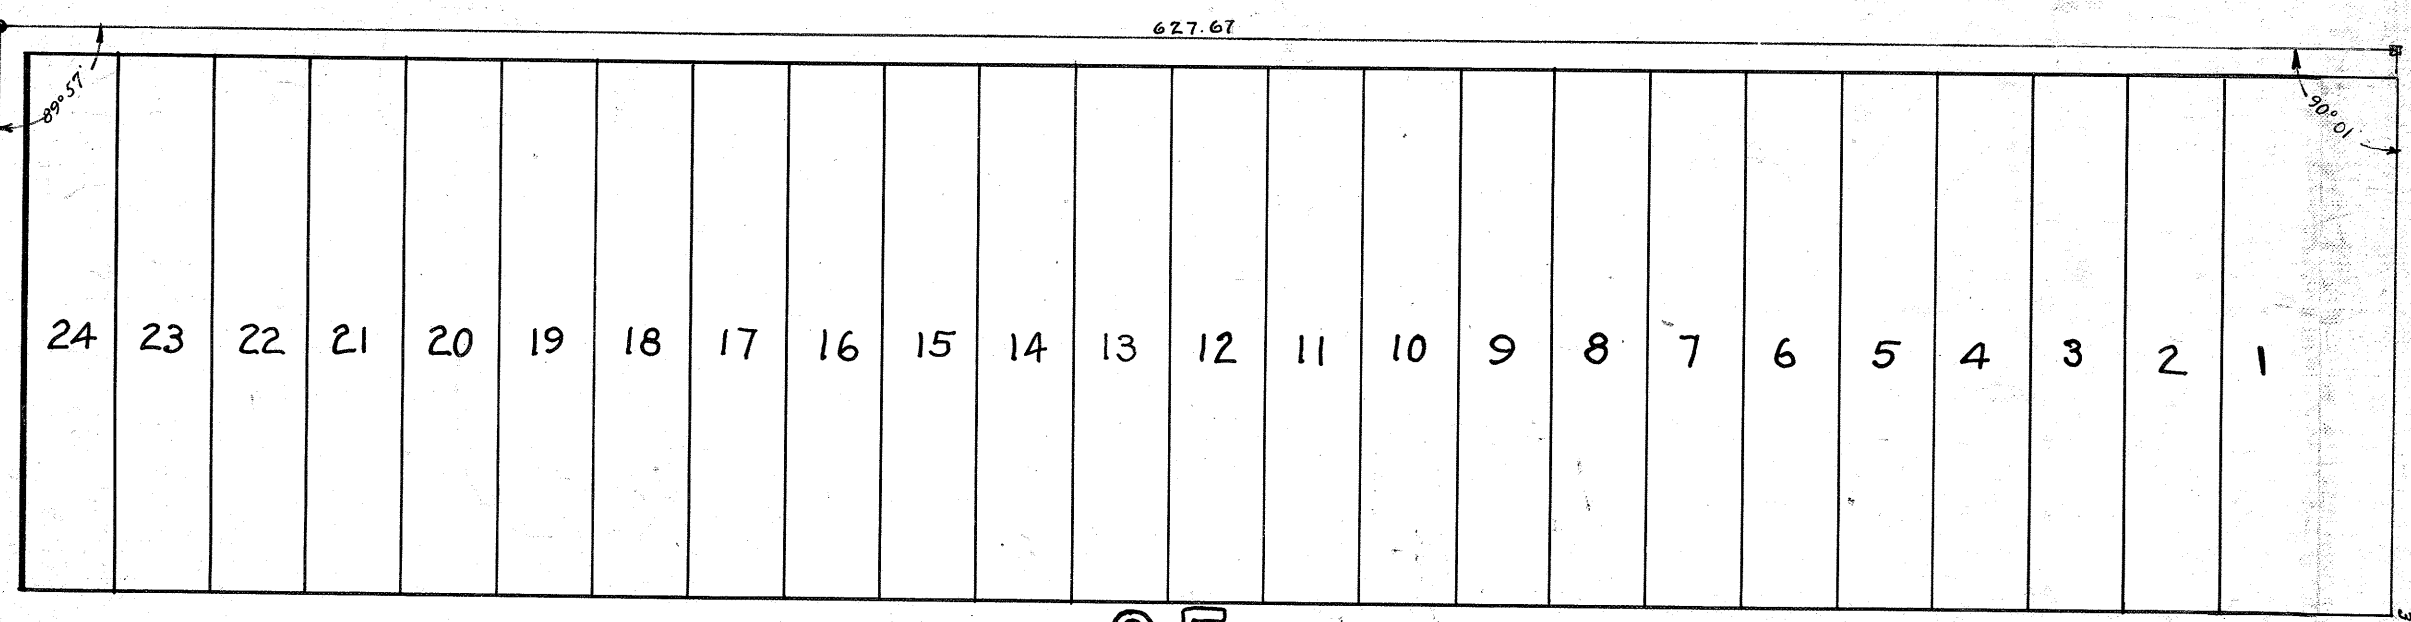

C

ST.

29TH

30TH

31ST

87

94

BROADWAY

ST.

ST.

ST.

86

95

E

ST.

MICROFILMED
JAN 24 1963