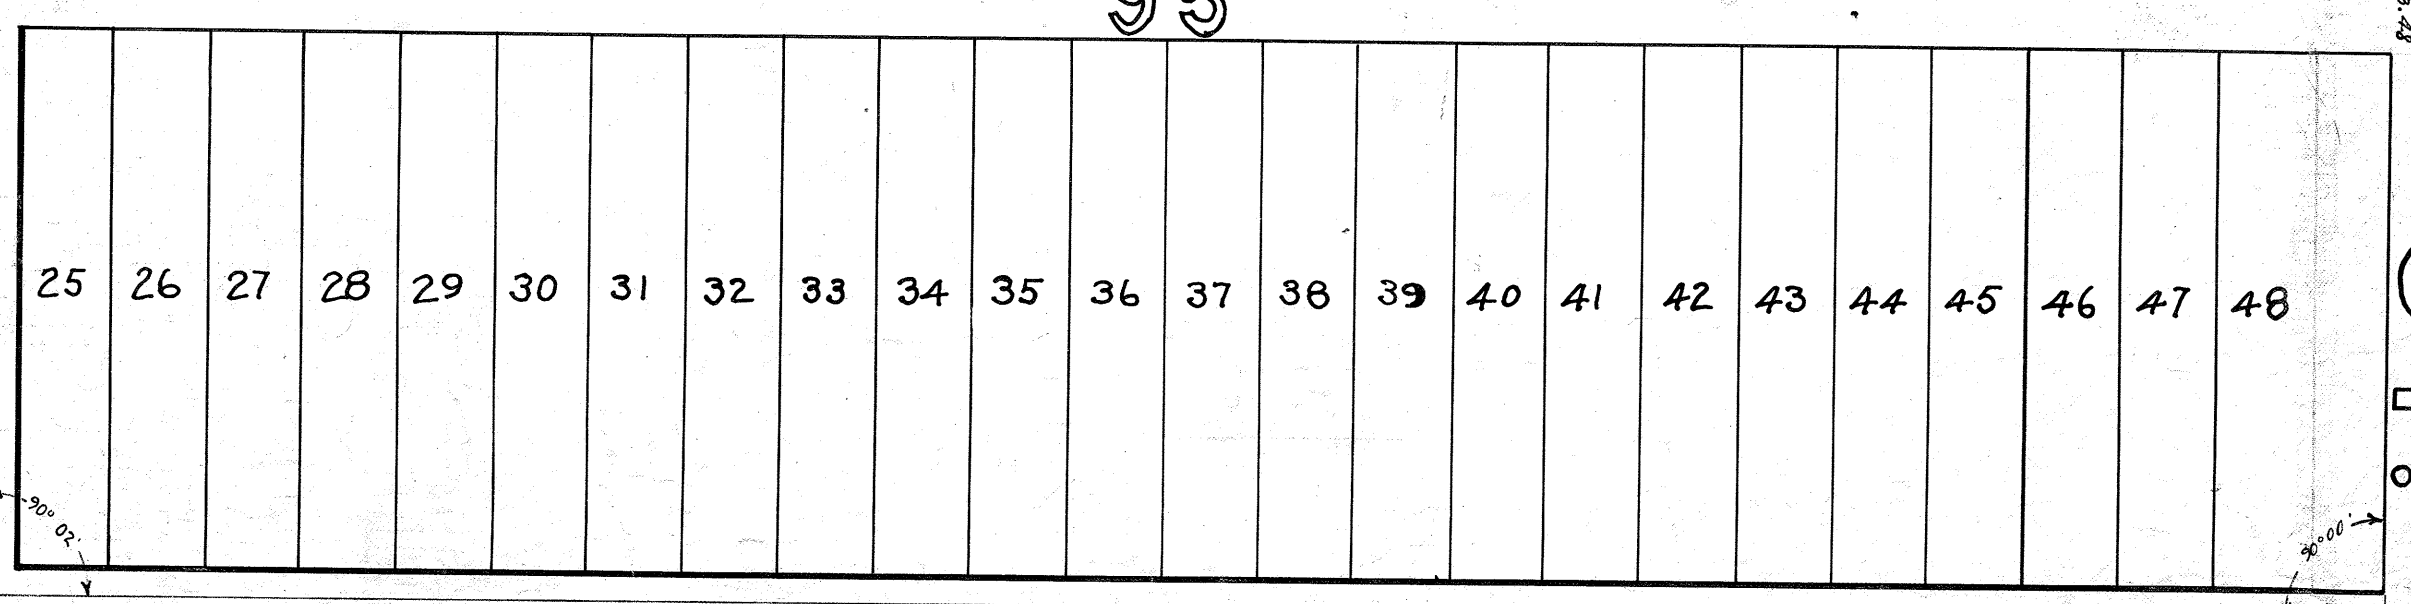

E

ST.

MICROFILMED
JAN 24 1963