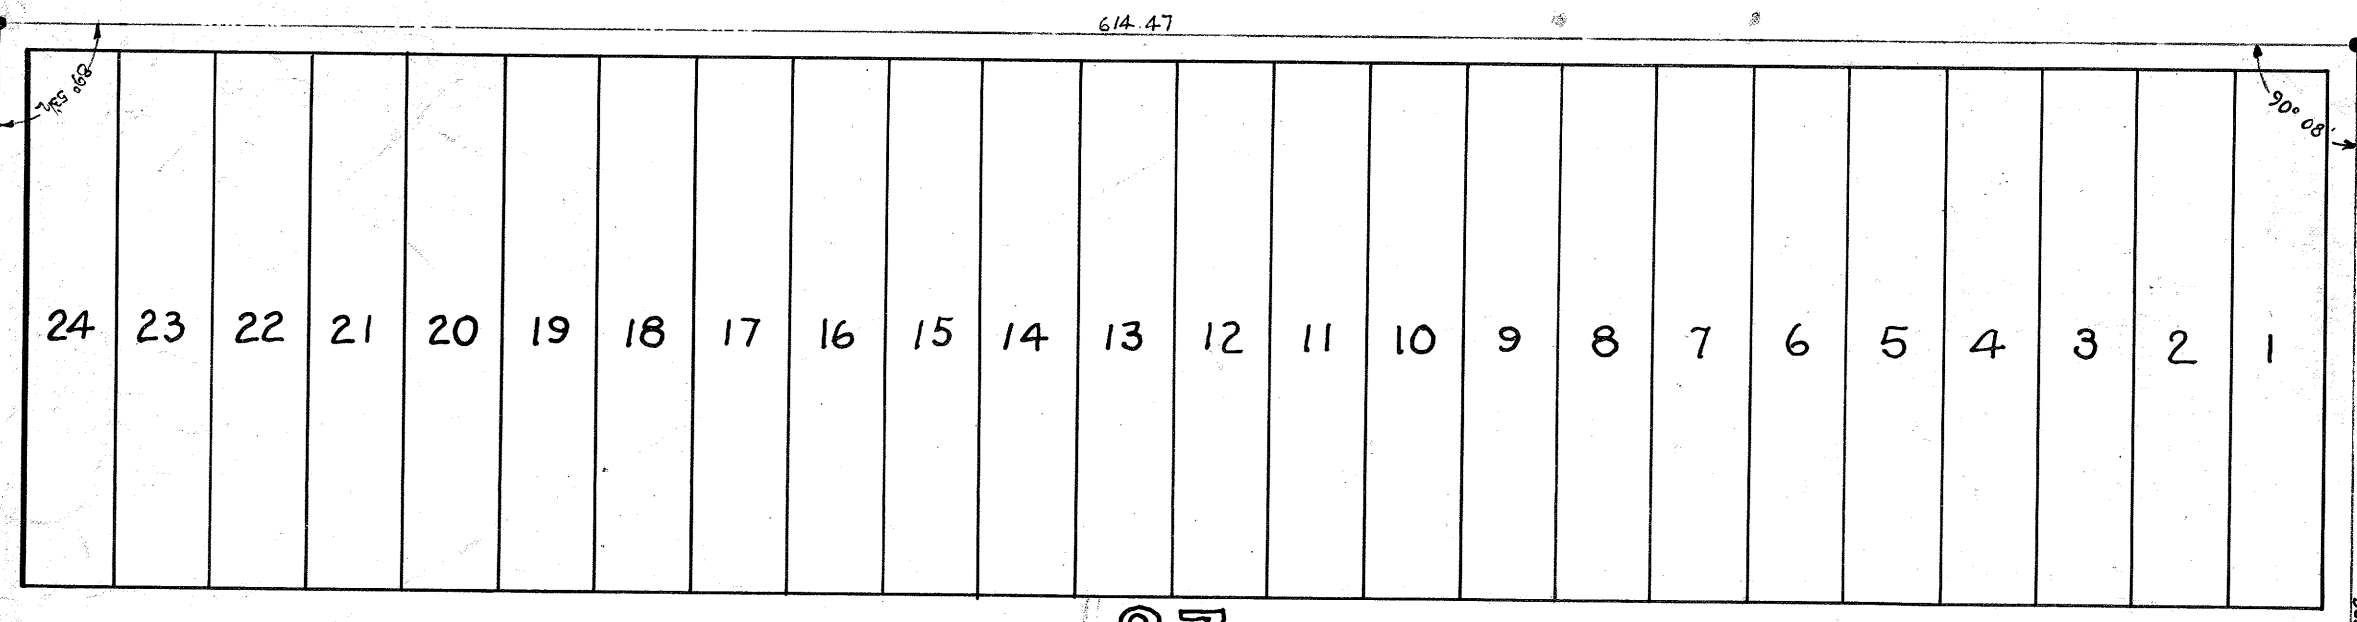

C

ST.

29TH

30TH

31ST

87

94

BROADWAY

FOR HUB SET BY C. STEPHENS
 621.96
 1.53
 680.773

627.93
 627.64
 21255.57
 627.78 TP.

110A
 NCA