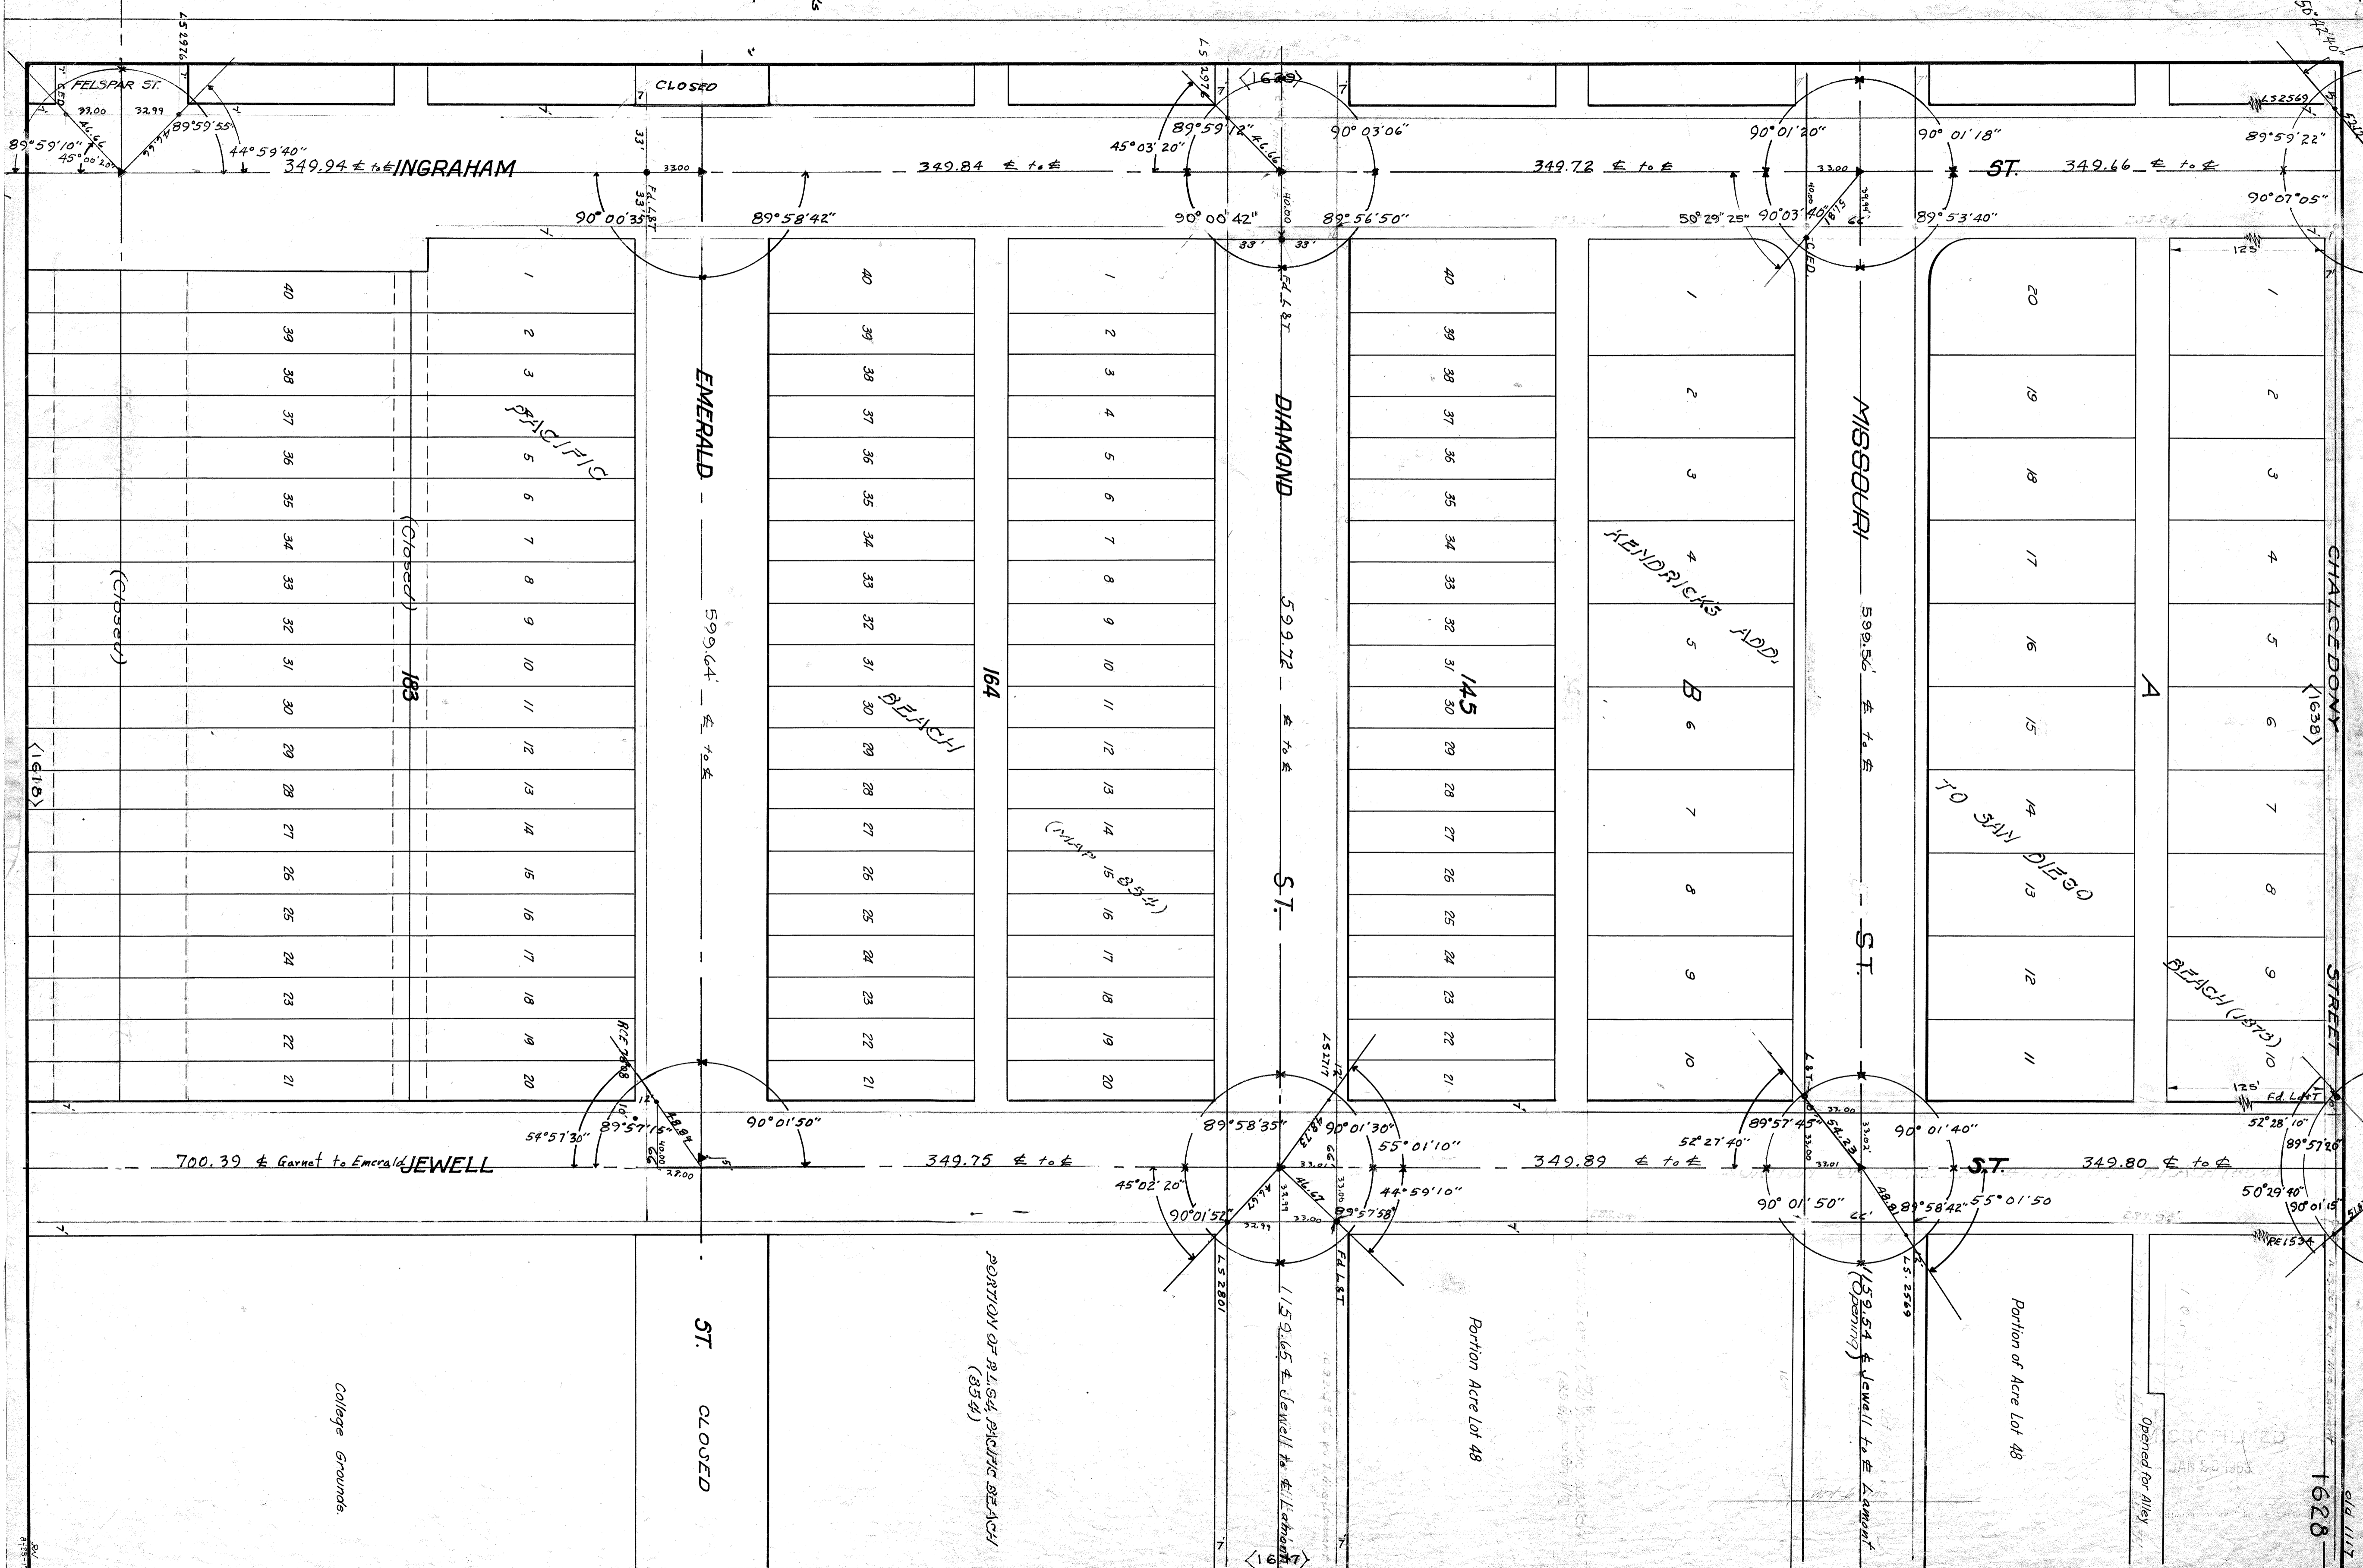

Updated
6-73
Roberts
Romer
Boring
Crawg

Field Books
1704/127
1739/112

1628

PROFILED
JAN 20 1963

Opened for Alley

College Grounds.

PORTION OF ACRE LOT 48, PACIFIC BEACH
(334)

Portion Acre Lot 48

159.54' Jewell to Emerald

Portion of Acre Lot 48

ST. CLOSED

700.39' Emerald to Jewell

159.65' Diamond to Emerald

CLOSED

349.94' Ingraham

349.84' Emerald

349.72' Diamond

349.66' Missouri

1628