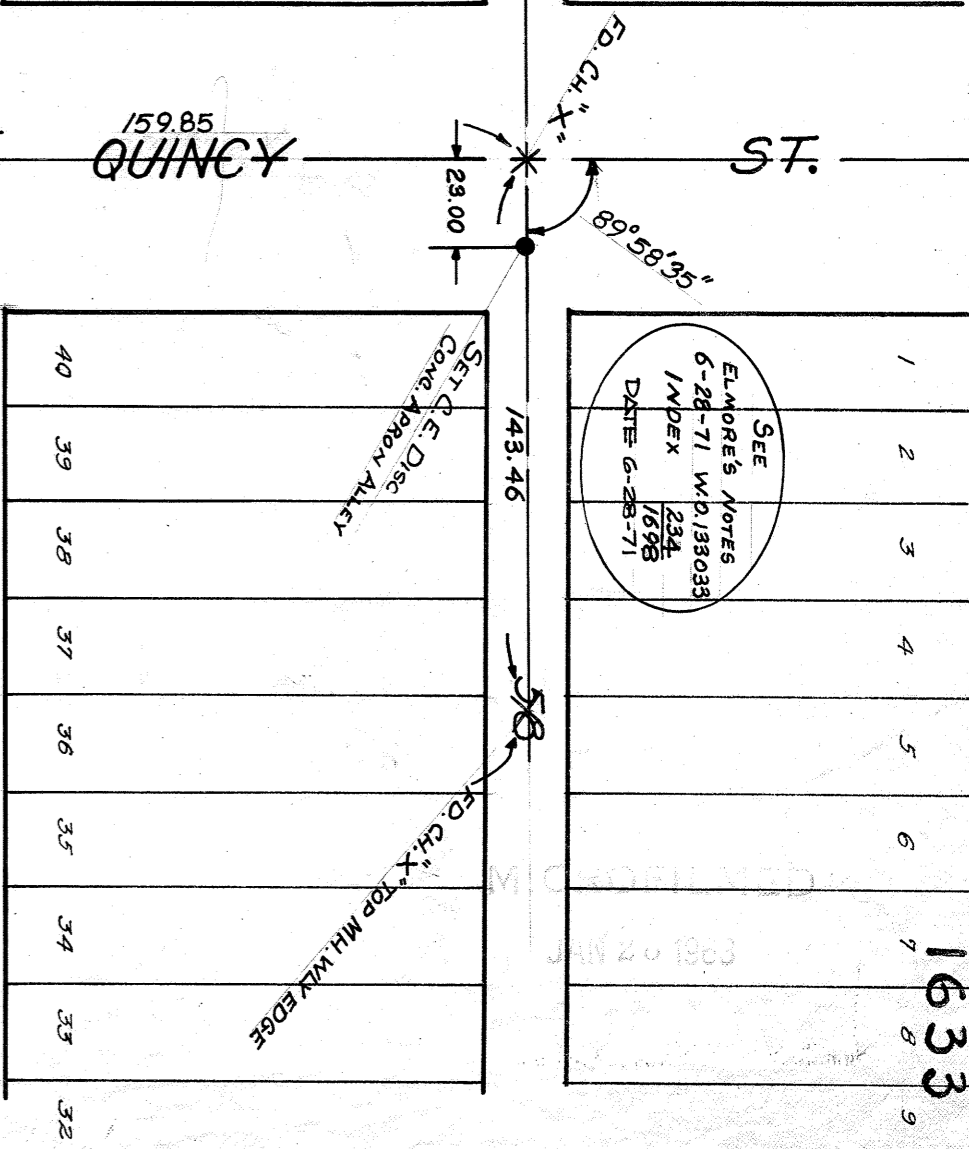

ST. RD.

SET C.E. Disc IN CB  
 SET C.E. Disc IN CB  
 111.62'

WILBUR

SET C.E. Disc IN CB  
 SET C.E. Disc IN CB  
 23.00'

AVE.

GLADIOLA

QUINCY

GERANIUM

BERYL

PENDELTON SOLEDAD

MOUNTAIN

LAW

100

ST.

99

ST.

CHALCEDONY

AVE.

See NOTES  
 E-MORE'S W/138033  
 INDEX 234  
 DATE 6-28-71

SMITH'S NOTES  
 FB 2386

SEE BEATTY'S NOTES  
 SOLEDAD W/11-69  
 VTL 51-51-69  
 VTL 232-1678

1633

16327

16347