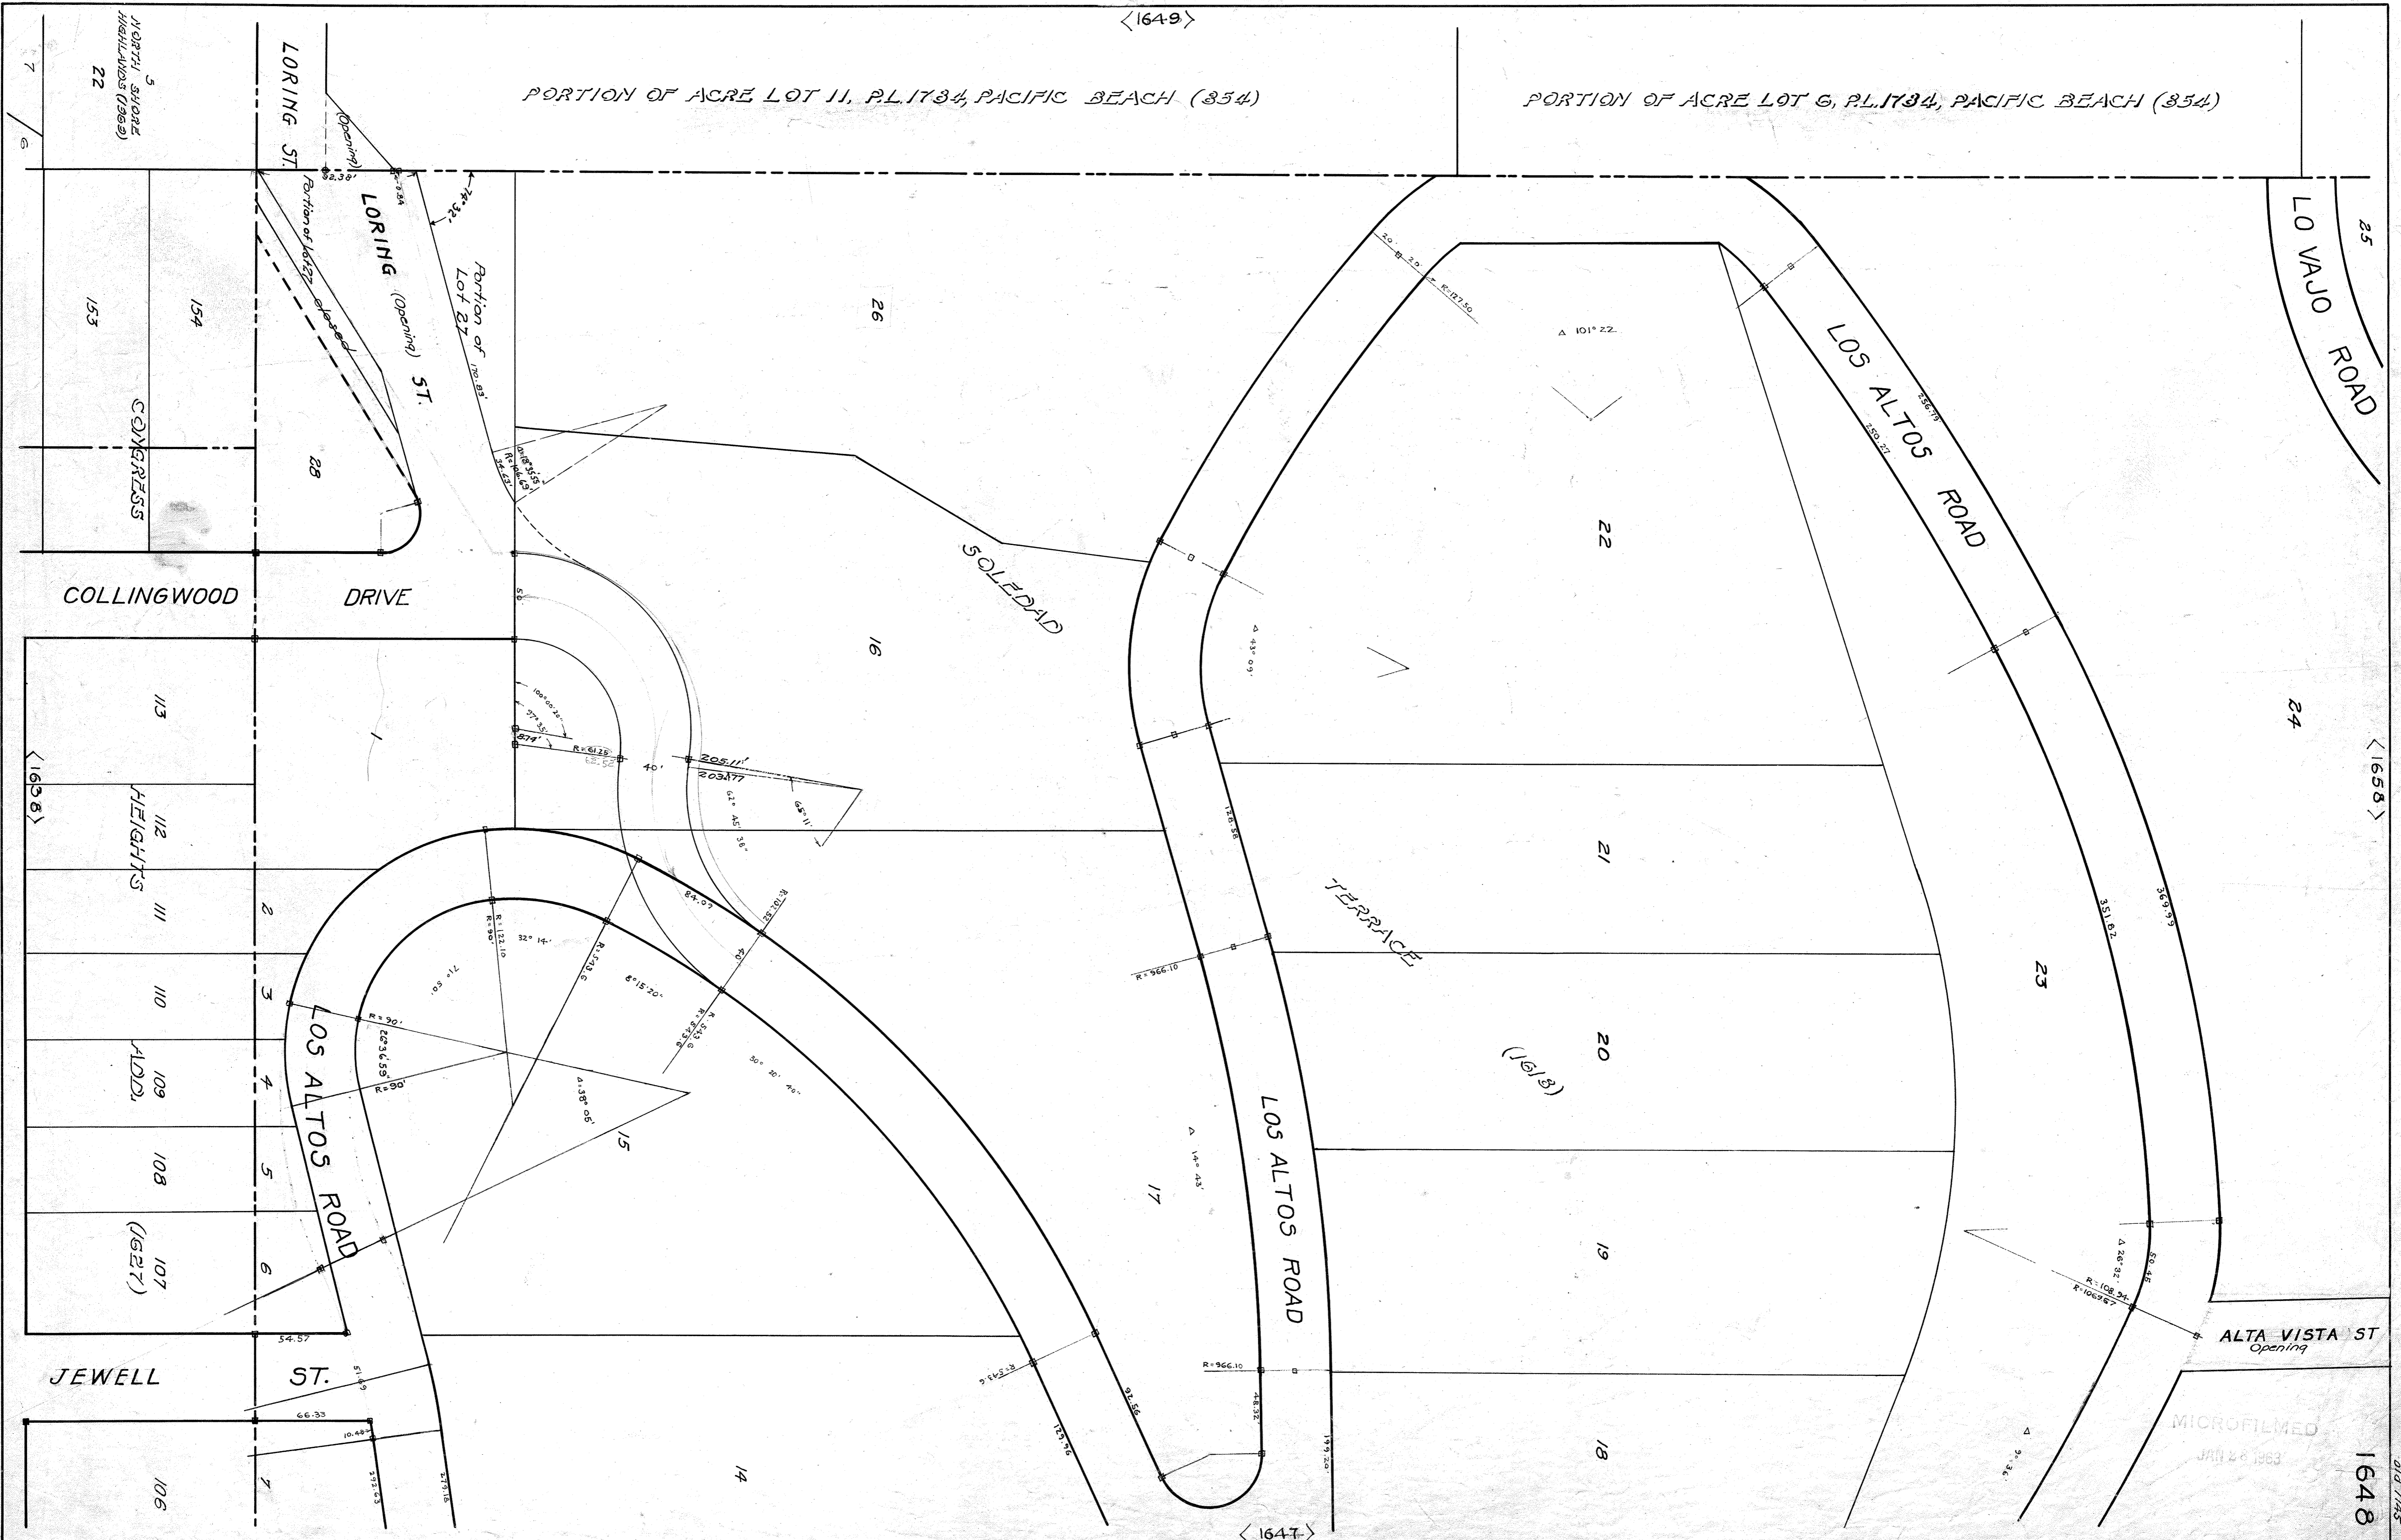

<1649>

PORTION OF ACRE LOT 11, P.L. 1734, PACIFIC BEACH (354)

PORTION OF ACRE LOT 6, P.L. 1734, PACIFIC BEACH (354)

25  
LO VASO ROAD

LOS ALTOS ROAD

SOLEDAD

TERRACE

COLLINGWOOD DRIVE

LOS ALTOS ROAD

JEWELL ST.

ALTA VISTA ST  
Opening

MICROFILMED

JAN 28 1963

1648

<1647>

OLD 1445