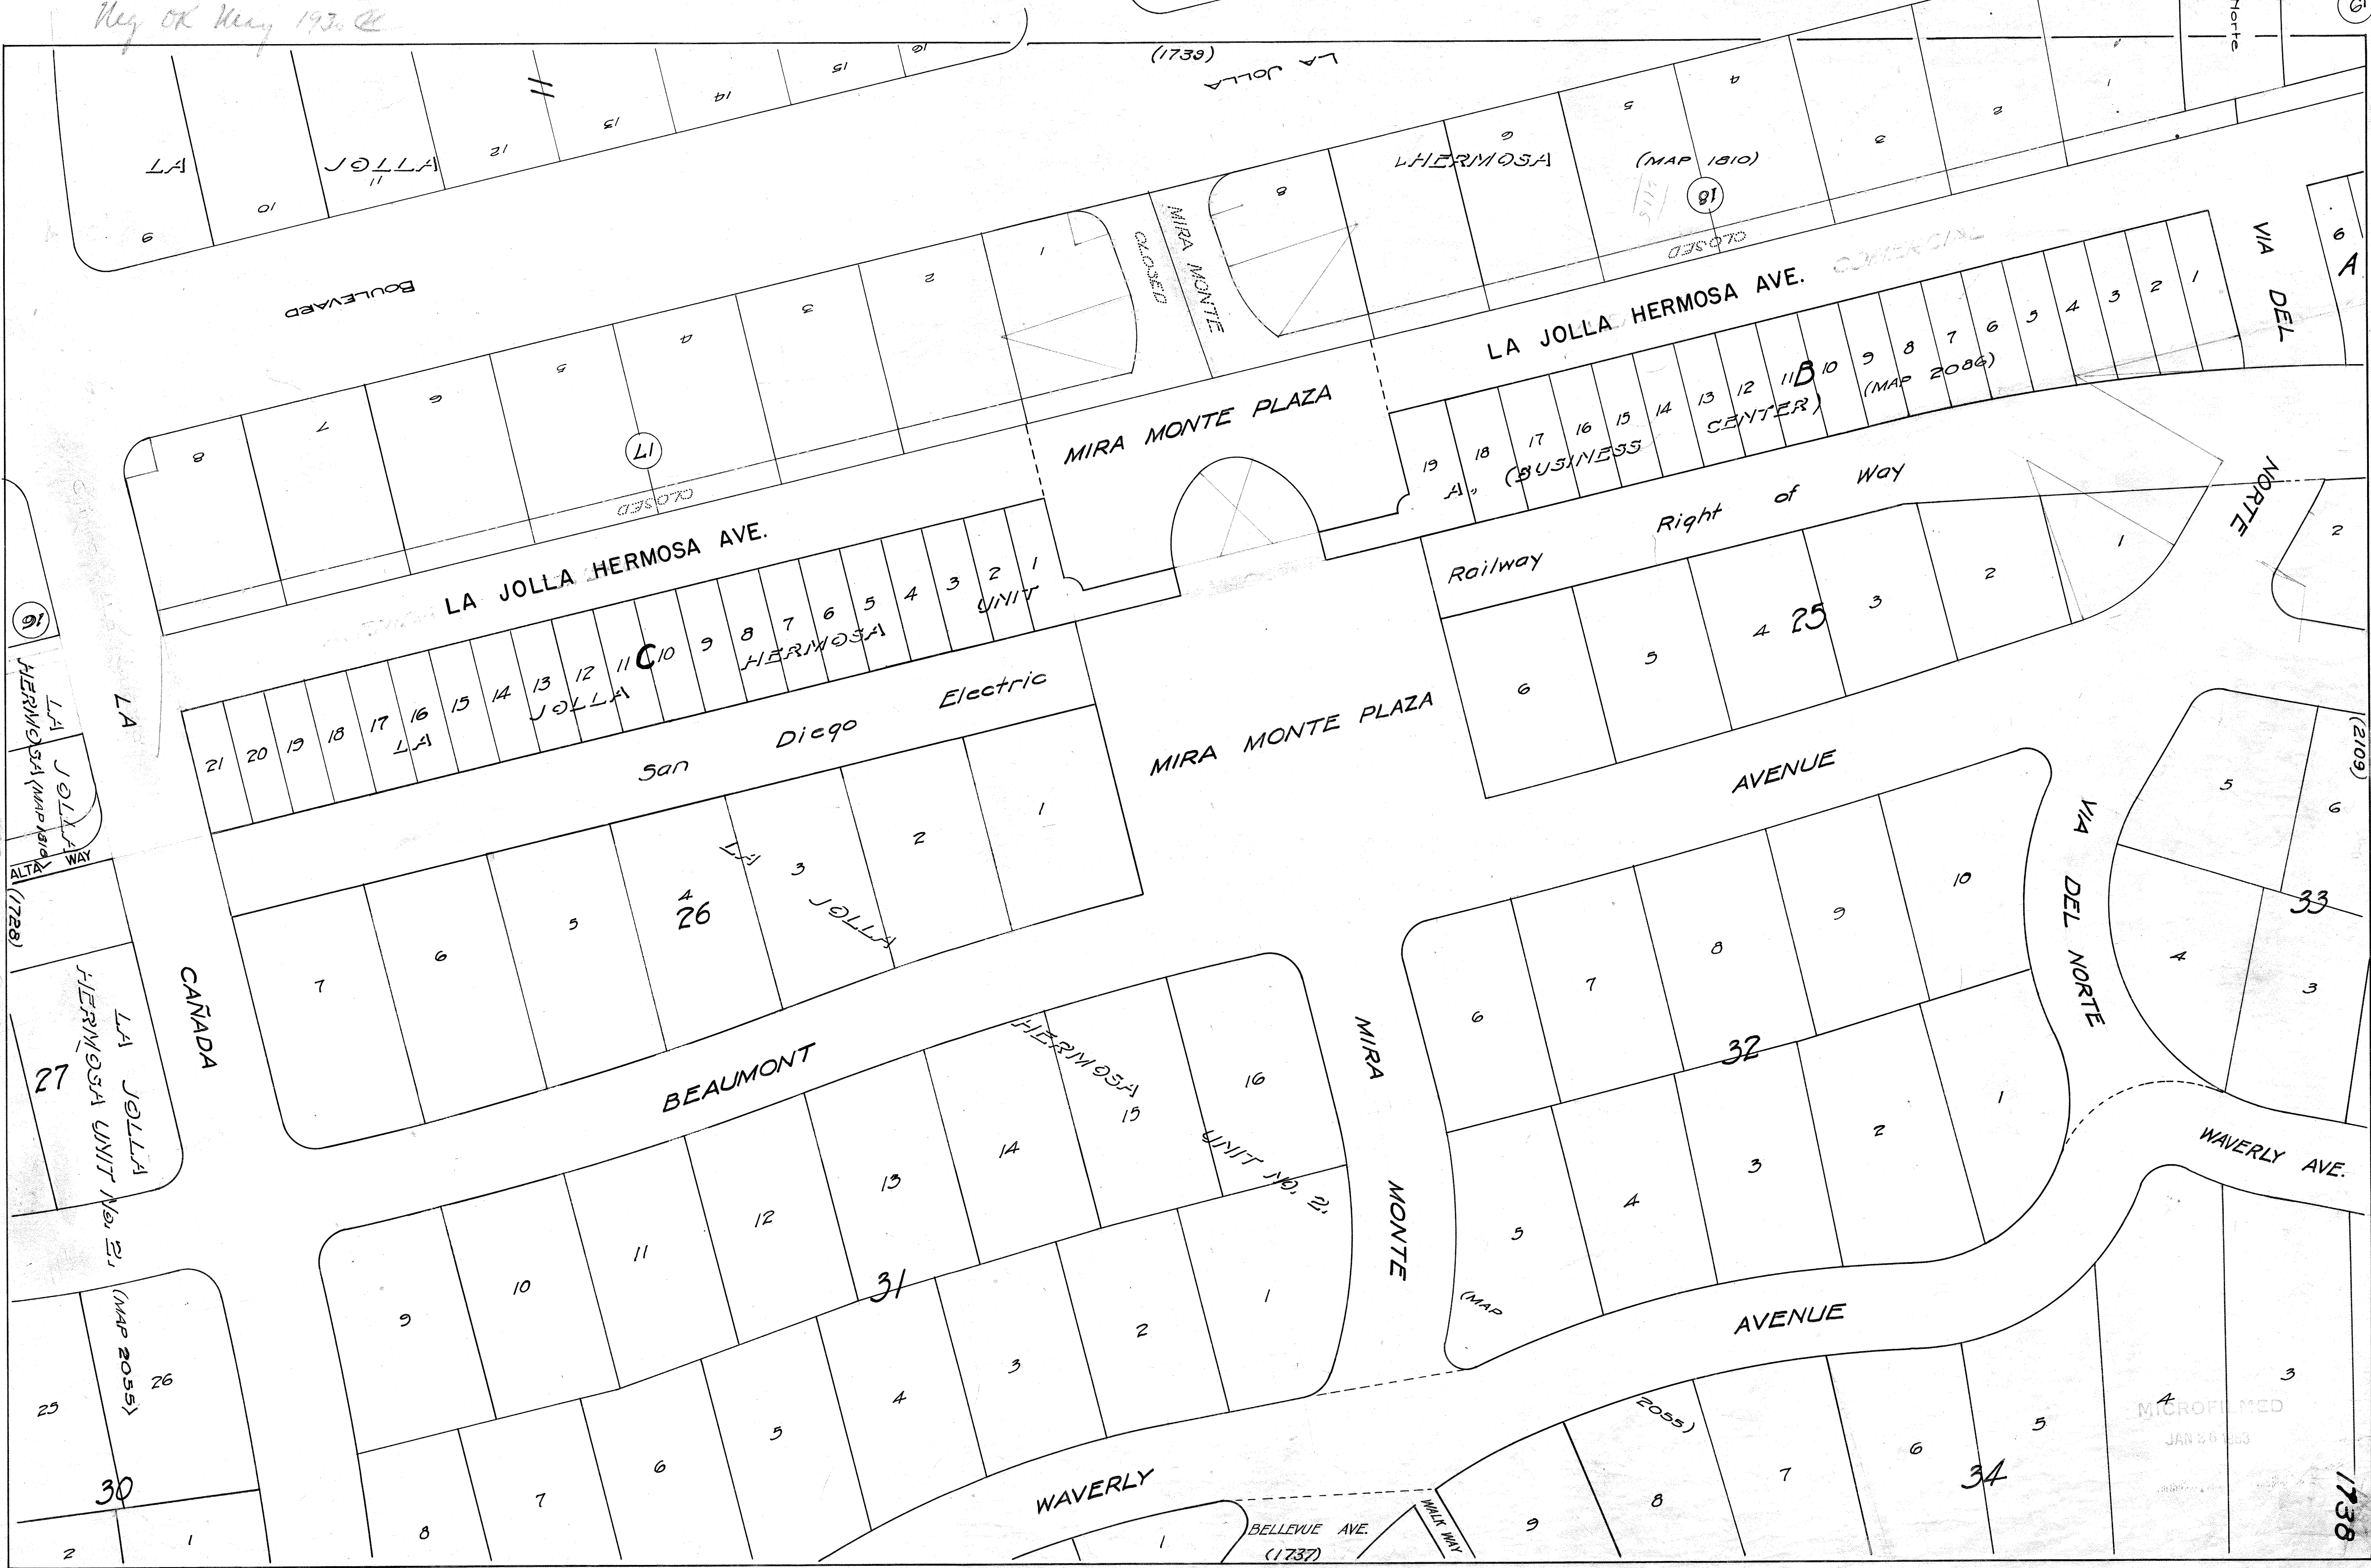

Key OK May 1930

MICROFILMED
JAN 26 1963

1738

1/87