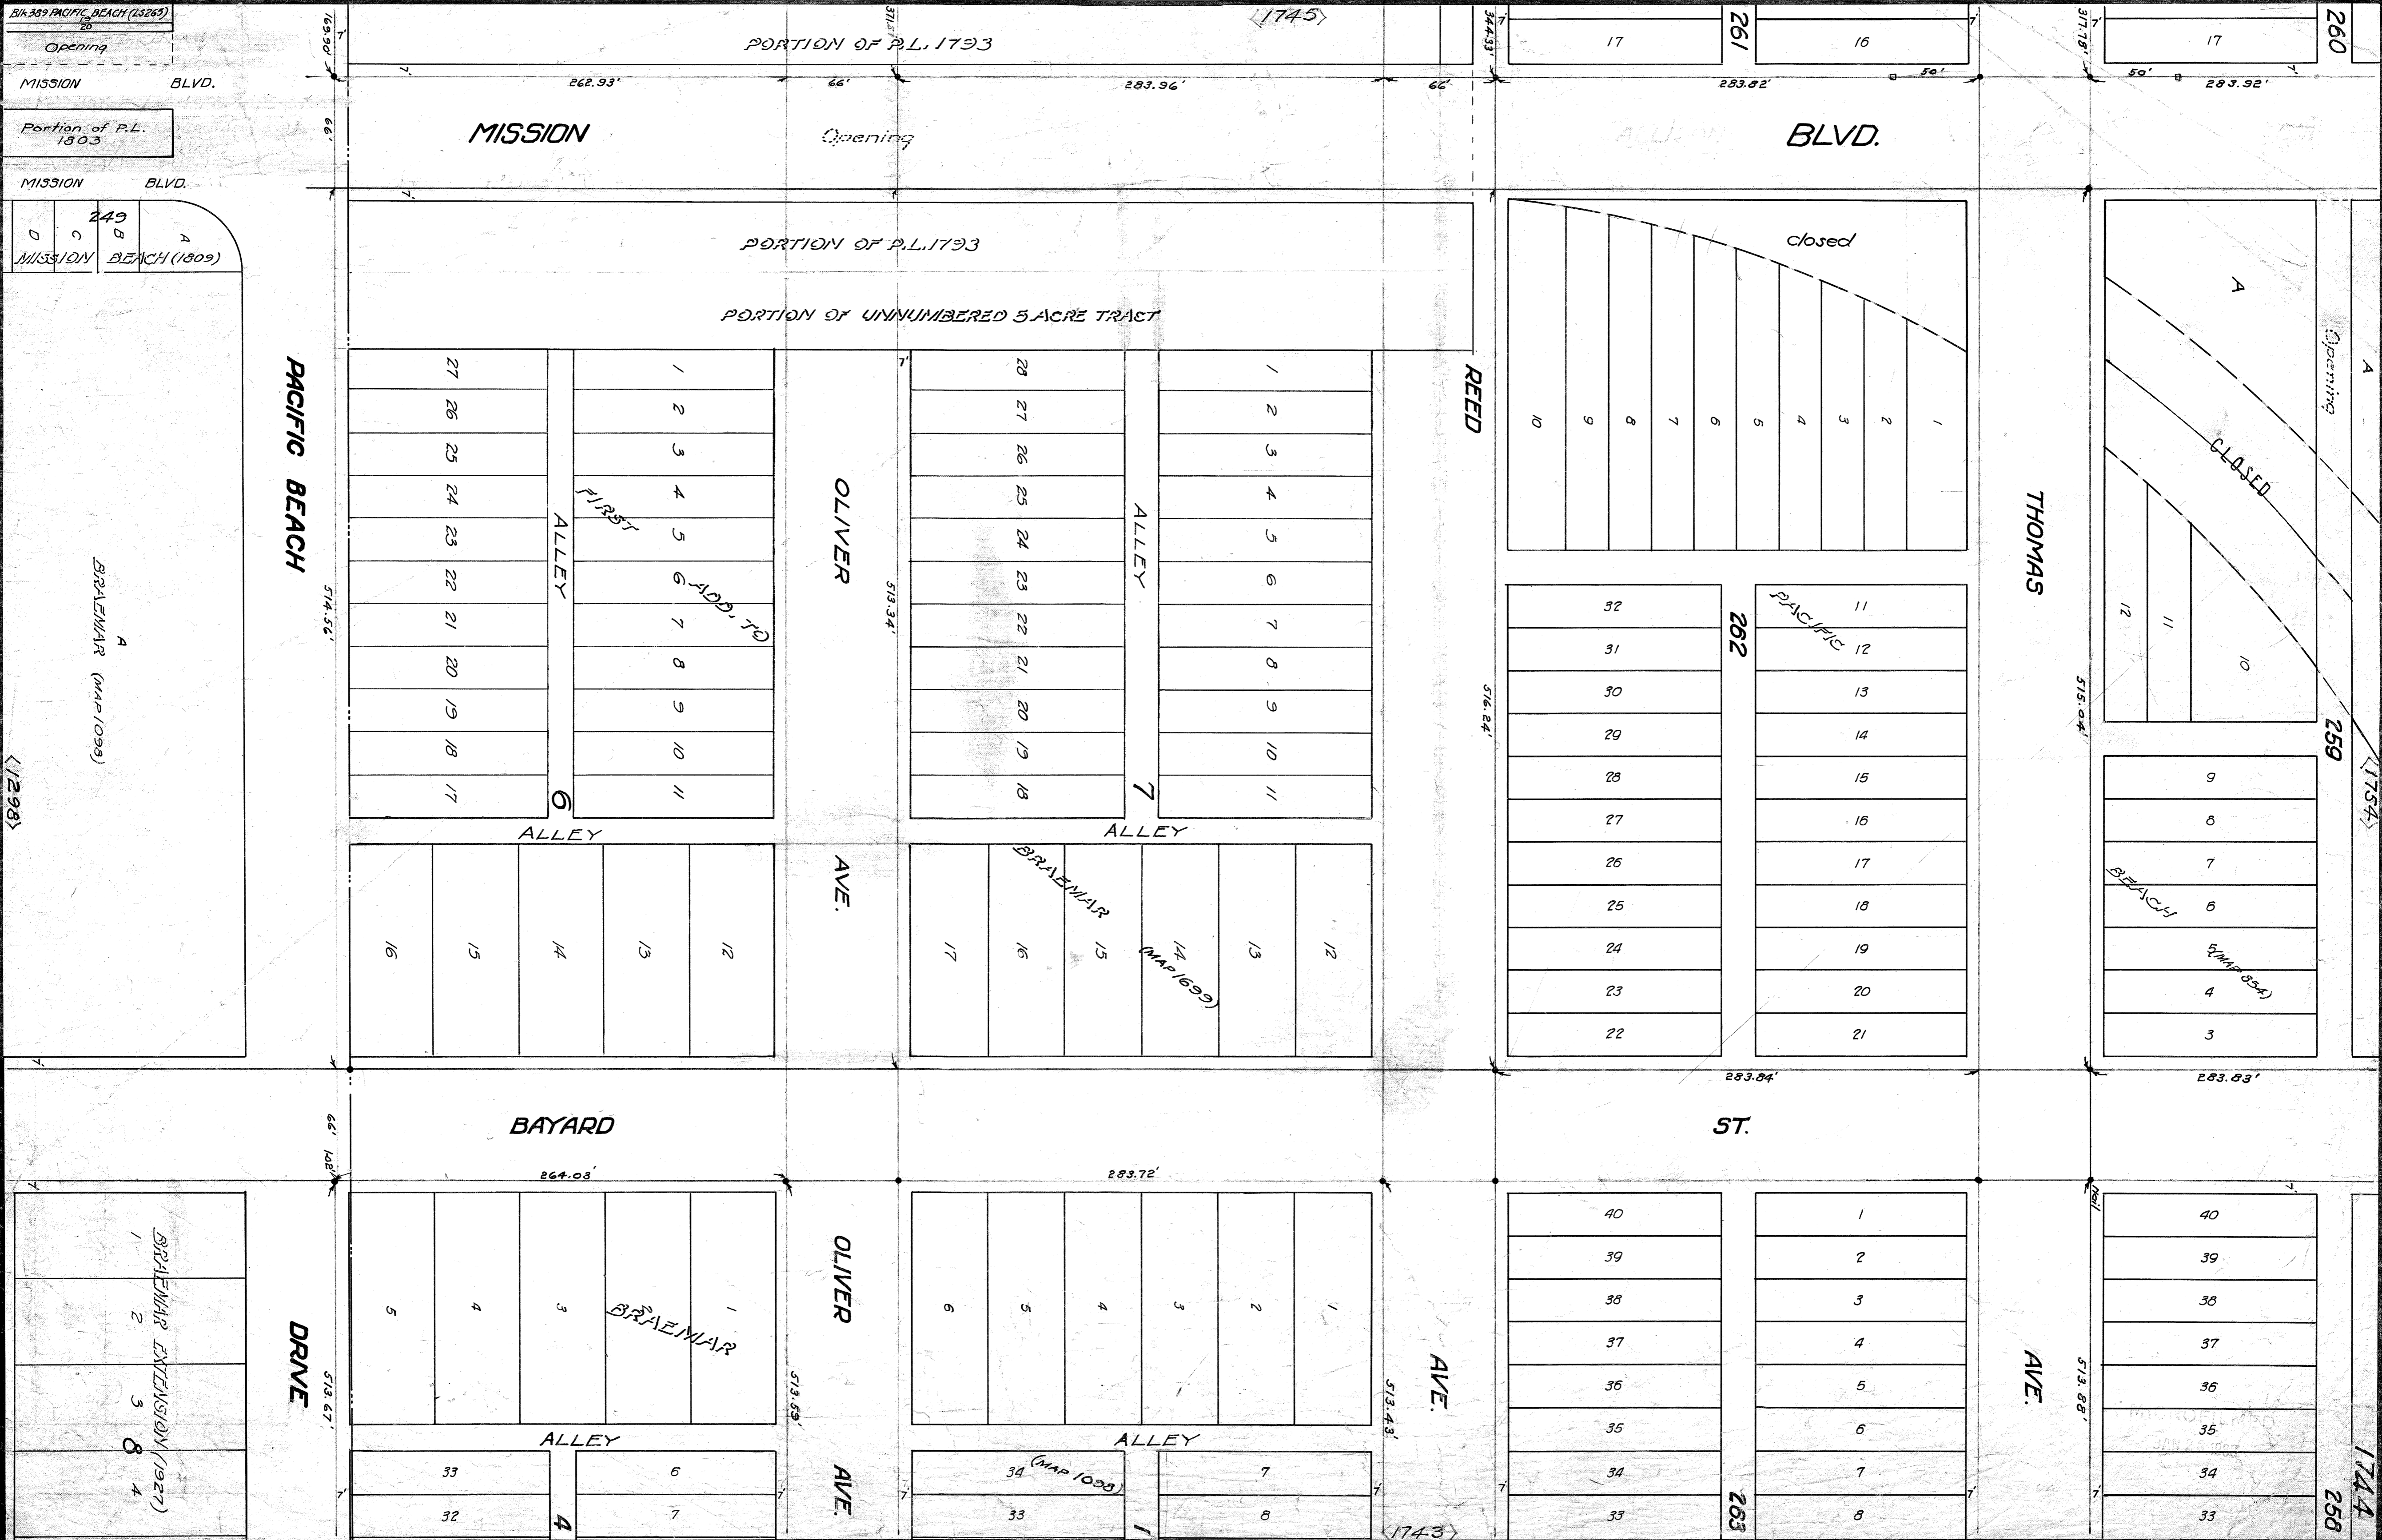

FB 1692

BK 309 PACIFIC BEACH (LS265)
 Opening
 MISSION BLVD.
 Portion of P.L. 1303
 MISSION BLVD.
 249
 MISSION BEACH (1809)

BRAEMAR AVE
 A
 BRAEMAR (MAP 1098)

<1298>

1094
 1744
 258