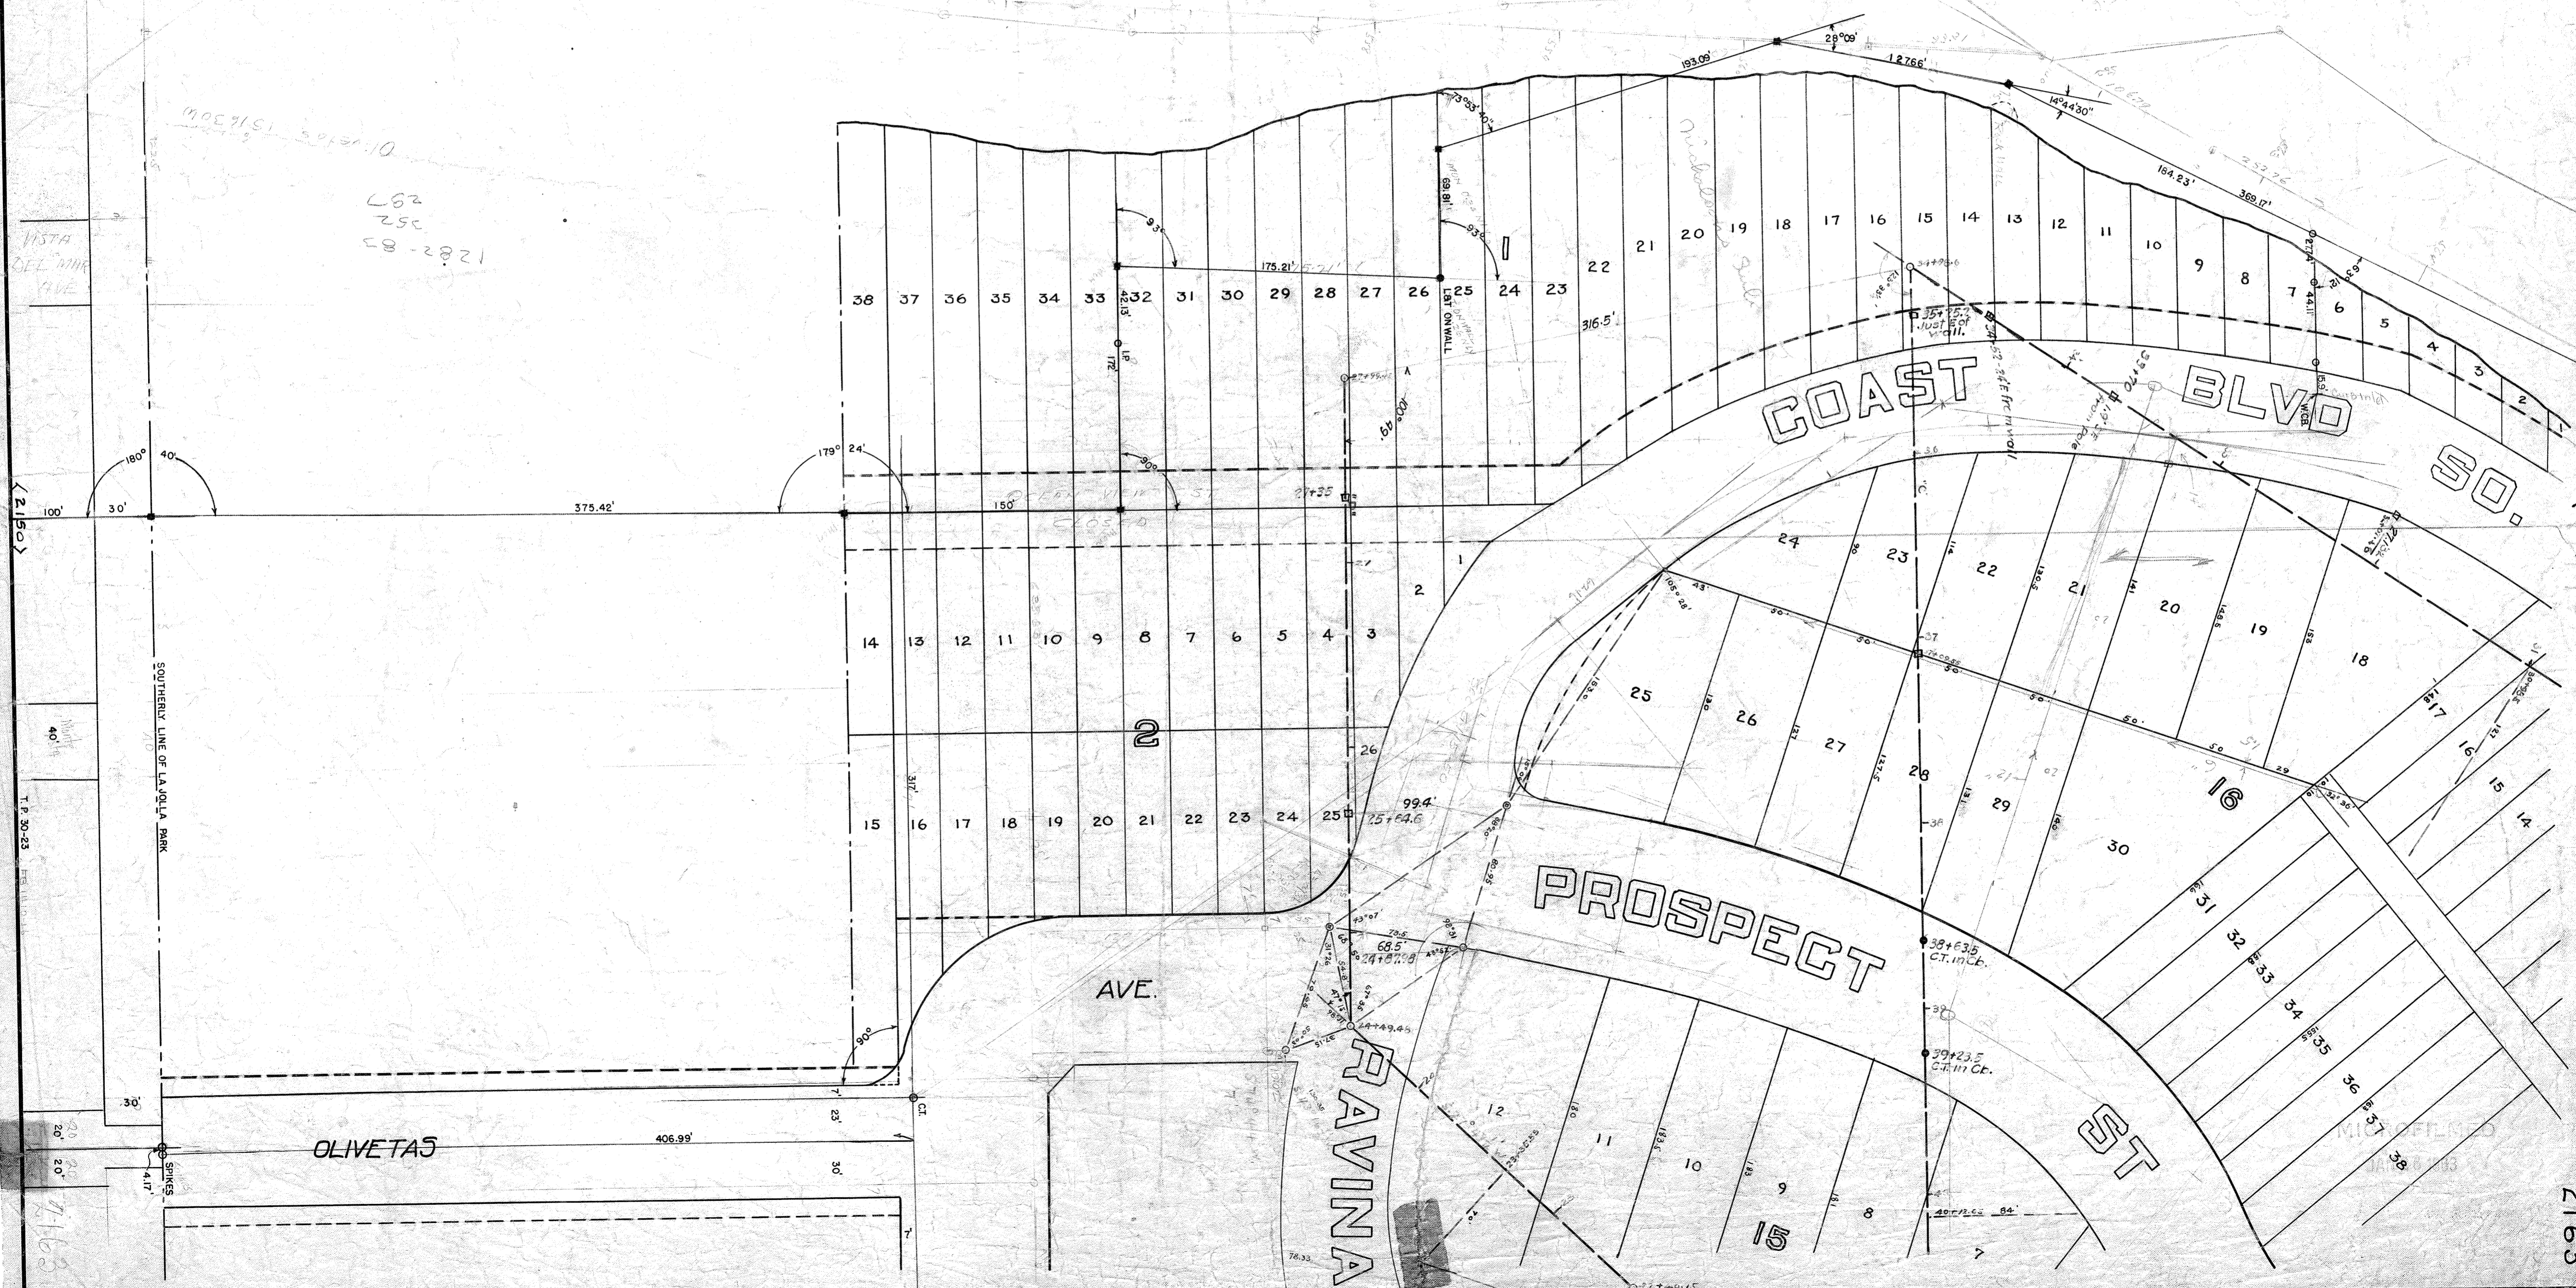

Key of Map

1988 331 29
MAY 1988

1282-83
250
L62

VISTA DEL MAR AVE

(2160)

SOUTHERLY LINE OF LA VOILA PARK

T.P. 30-23

SINKS

7-163

AVE.

RAVINA

PROSPECT

COAST BLVD SO.

ST

OLIVETAS

(2162)