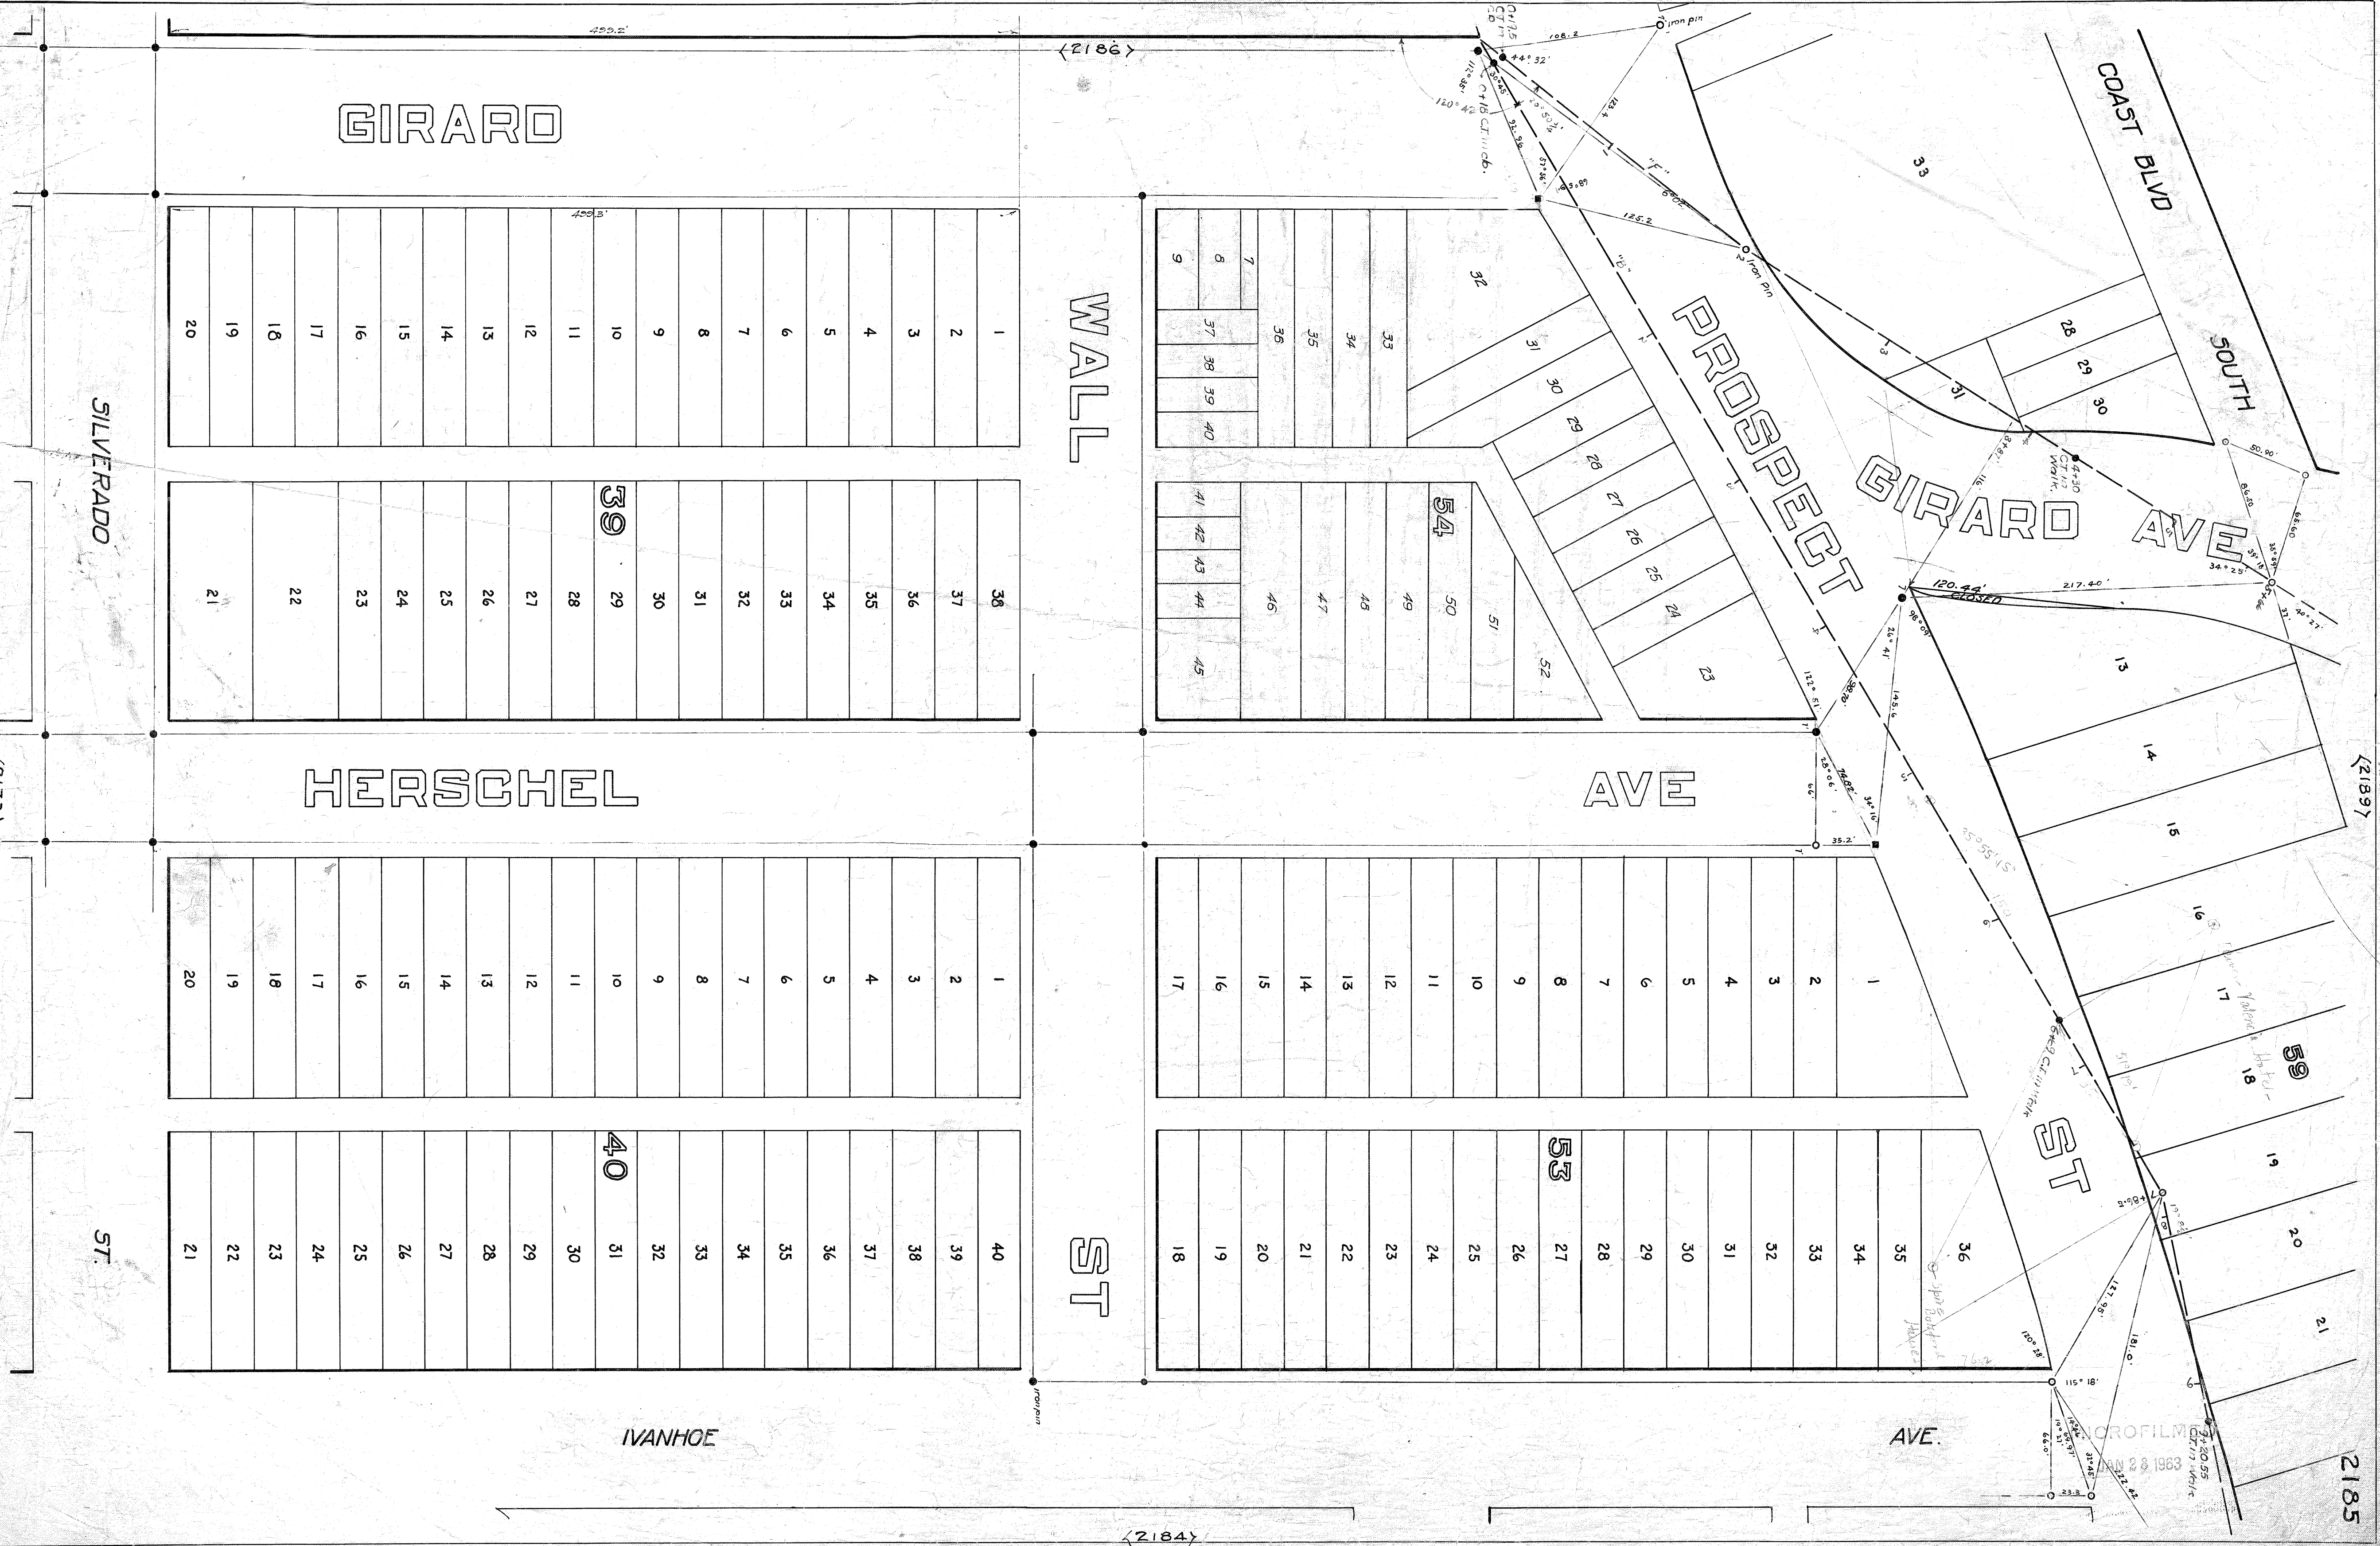

Negative K May 1963

GIRARDO

W WALL

HERSCHEL

AVE

COAST BLVD SOUTH

GIRARDO AVE

ST