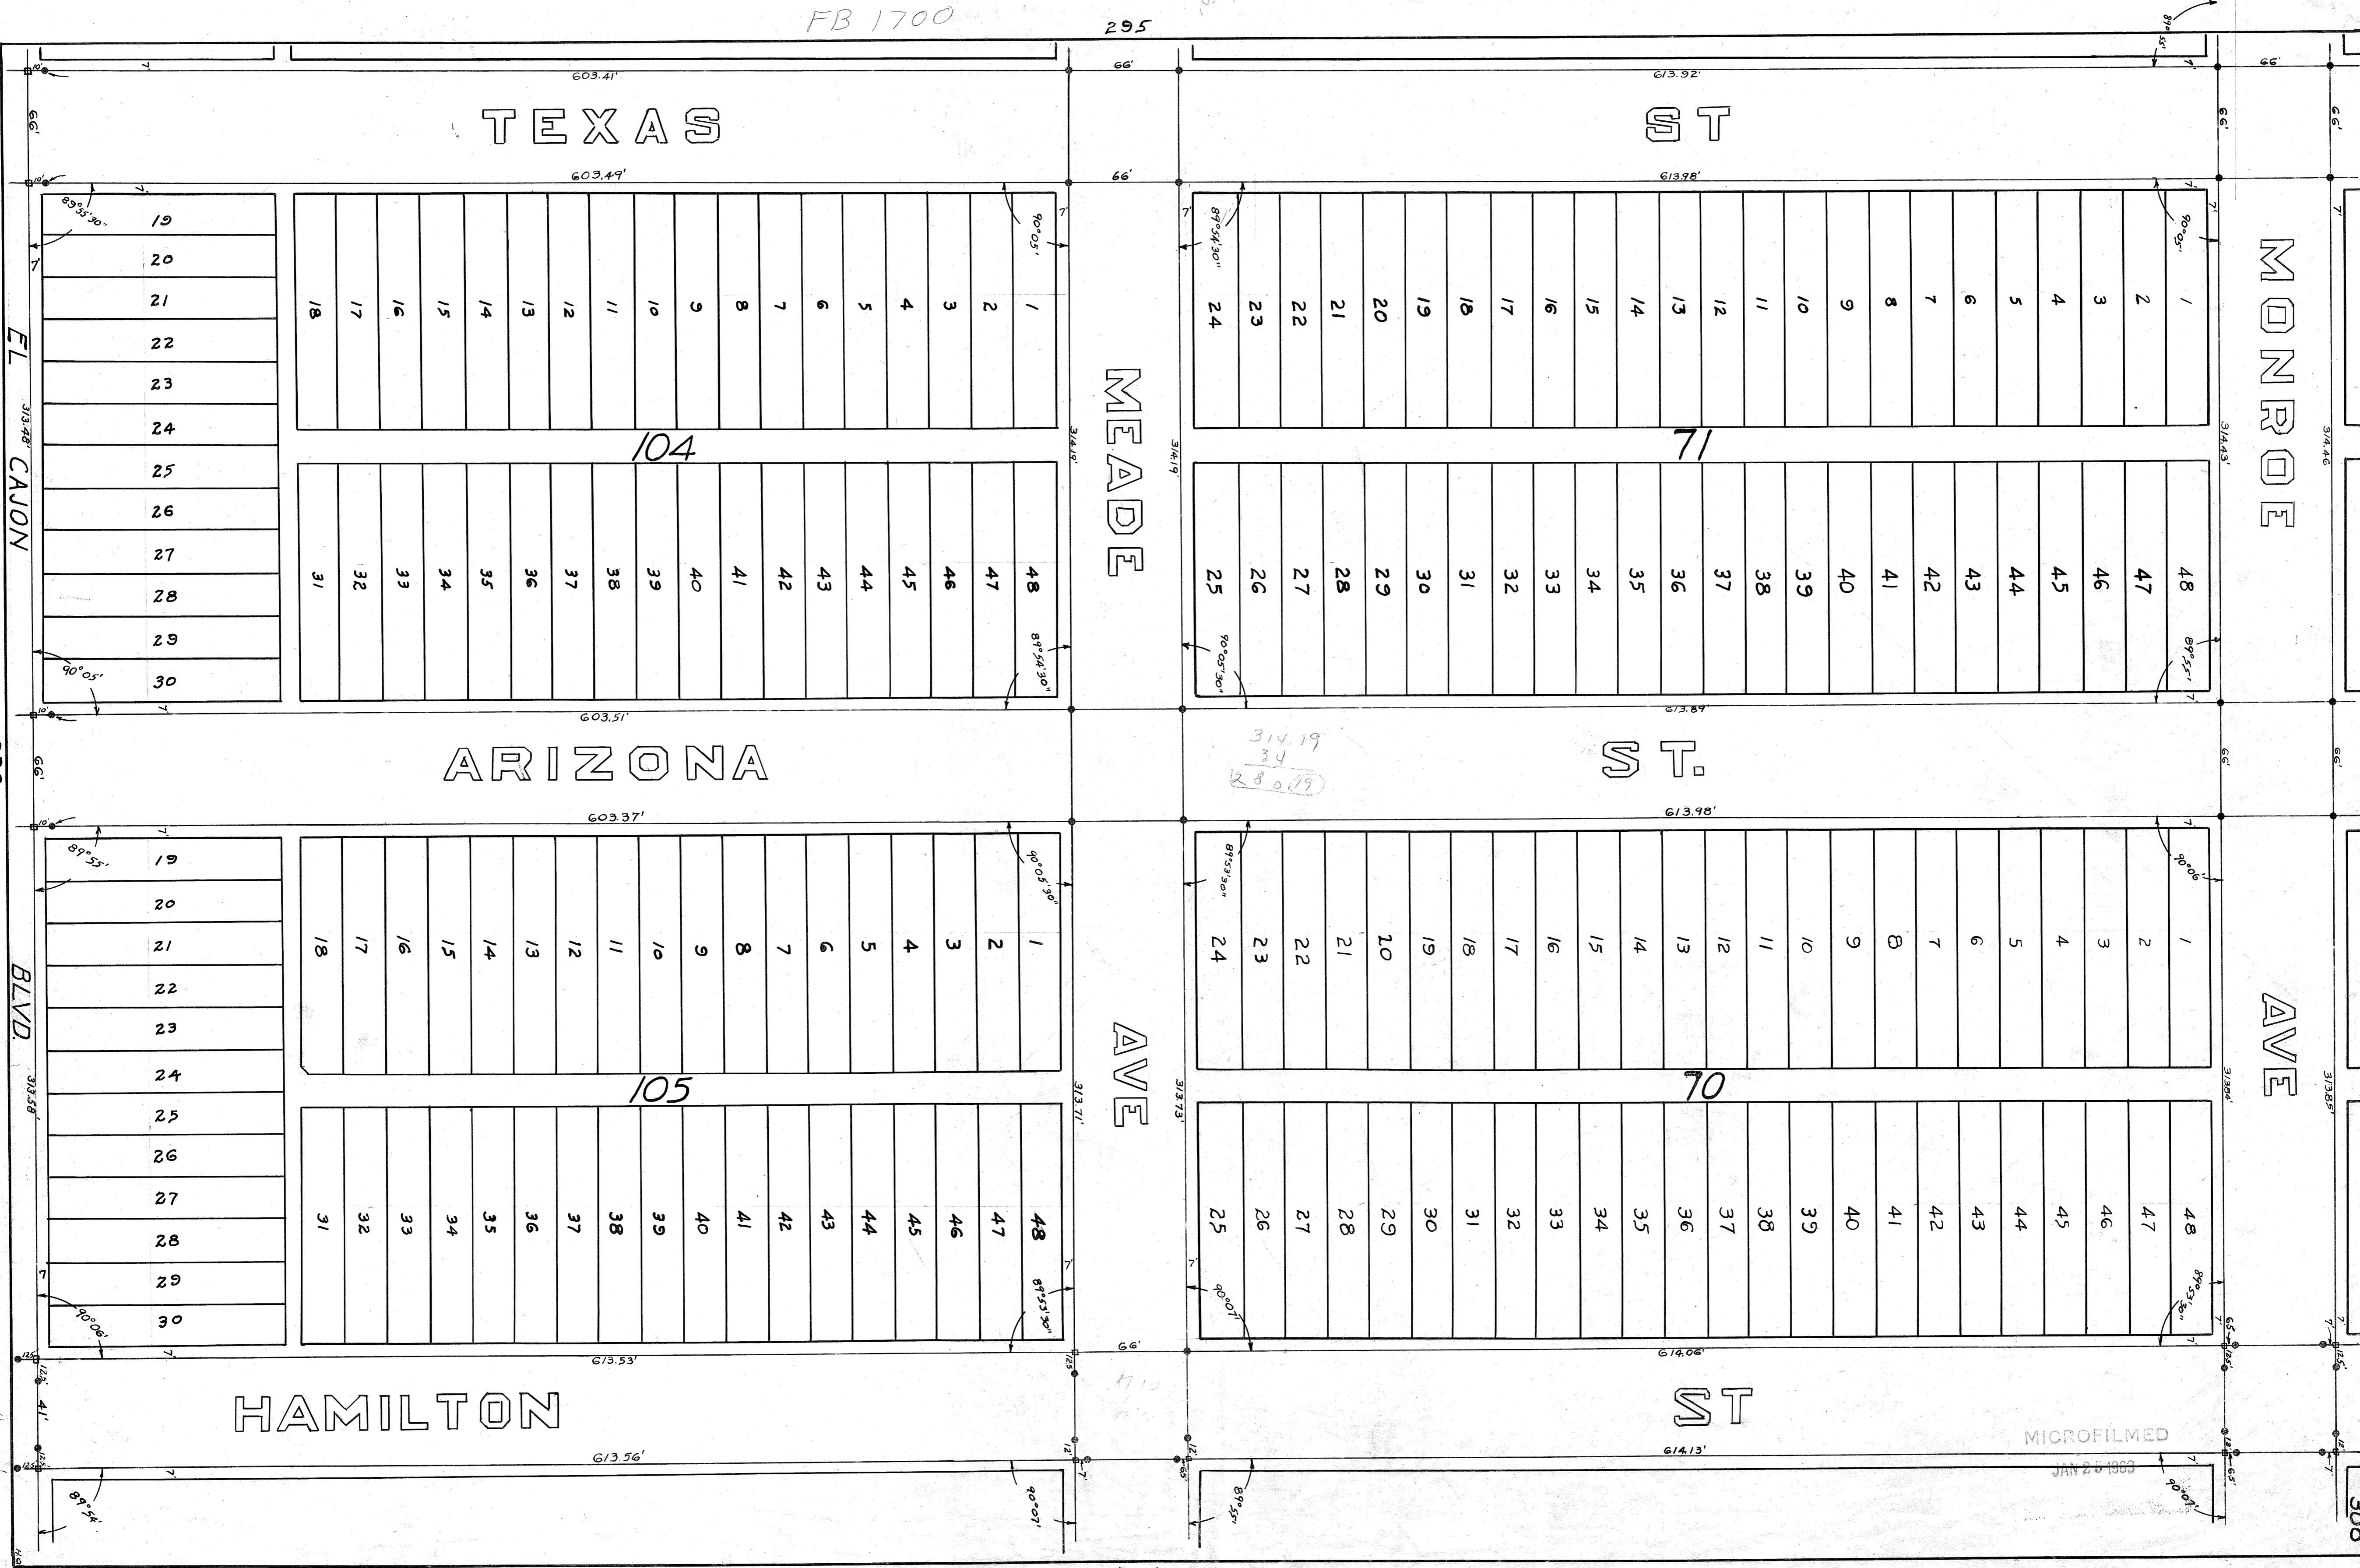

1" = 50'

MONROE

AVE

MEADE

AVE

TEXAS

ARIZONA

HAMILTON