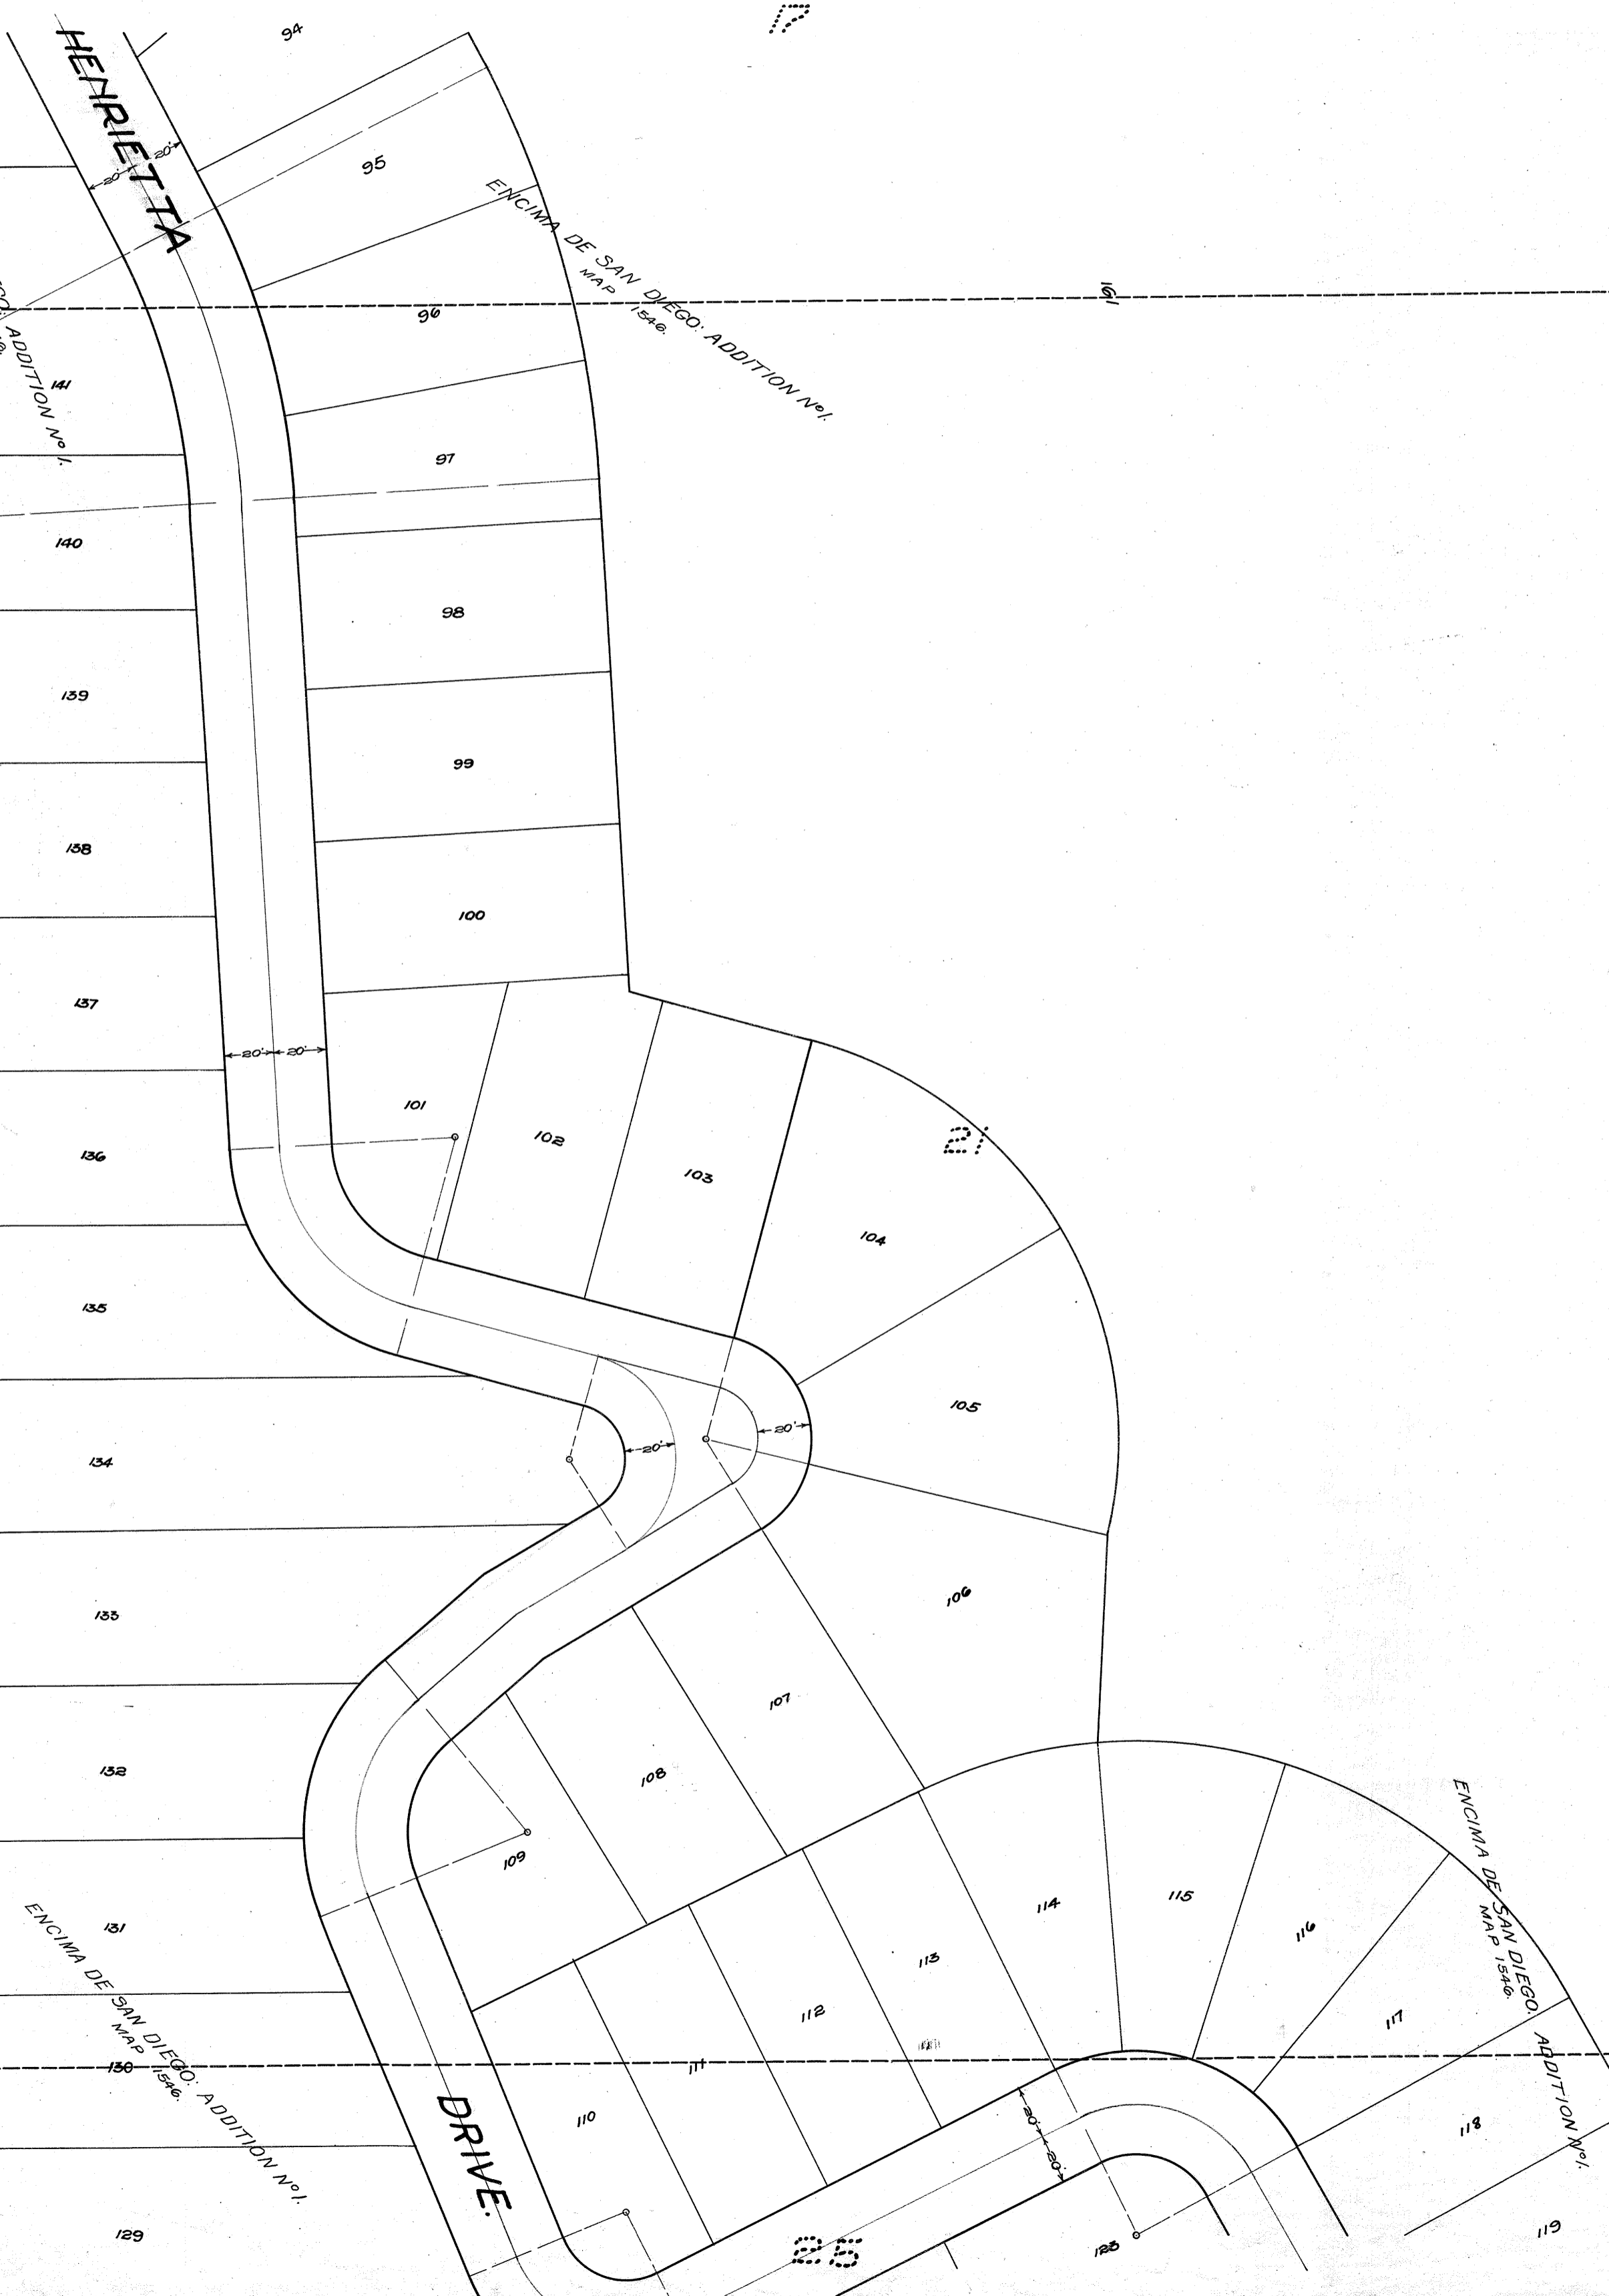

ENCANTO MAP 748  
ENCANTO MAP 748  
ENCANTO MAP 748  
ENCANTO MAP 748

3211

ENCANTO MAP 748  
18

Denver Ave. closed

ENCANTO MAP 748  
22

1/2 Sec. 16 T48S R40E  
SECTION LINE  
DIVISION LINE BETWEEN LOTS 12 & 13 RANCHO MISSION  
PART OF LOT 12 RANCHO MISSION  
PARTITION OF RANCHO MISSION  
3207

20  
3208

ENCIMA DE SAN DIEGO, ADDITION N° 1.  
MAP 1546.

CITY LIMITS

SOUTH LINE OF LOT 13 RANCHO MISSION  
PART OF NATIONAL RANCH.  
LOT 53  
JAN 28 1963

26  
3201

MICROFILMED