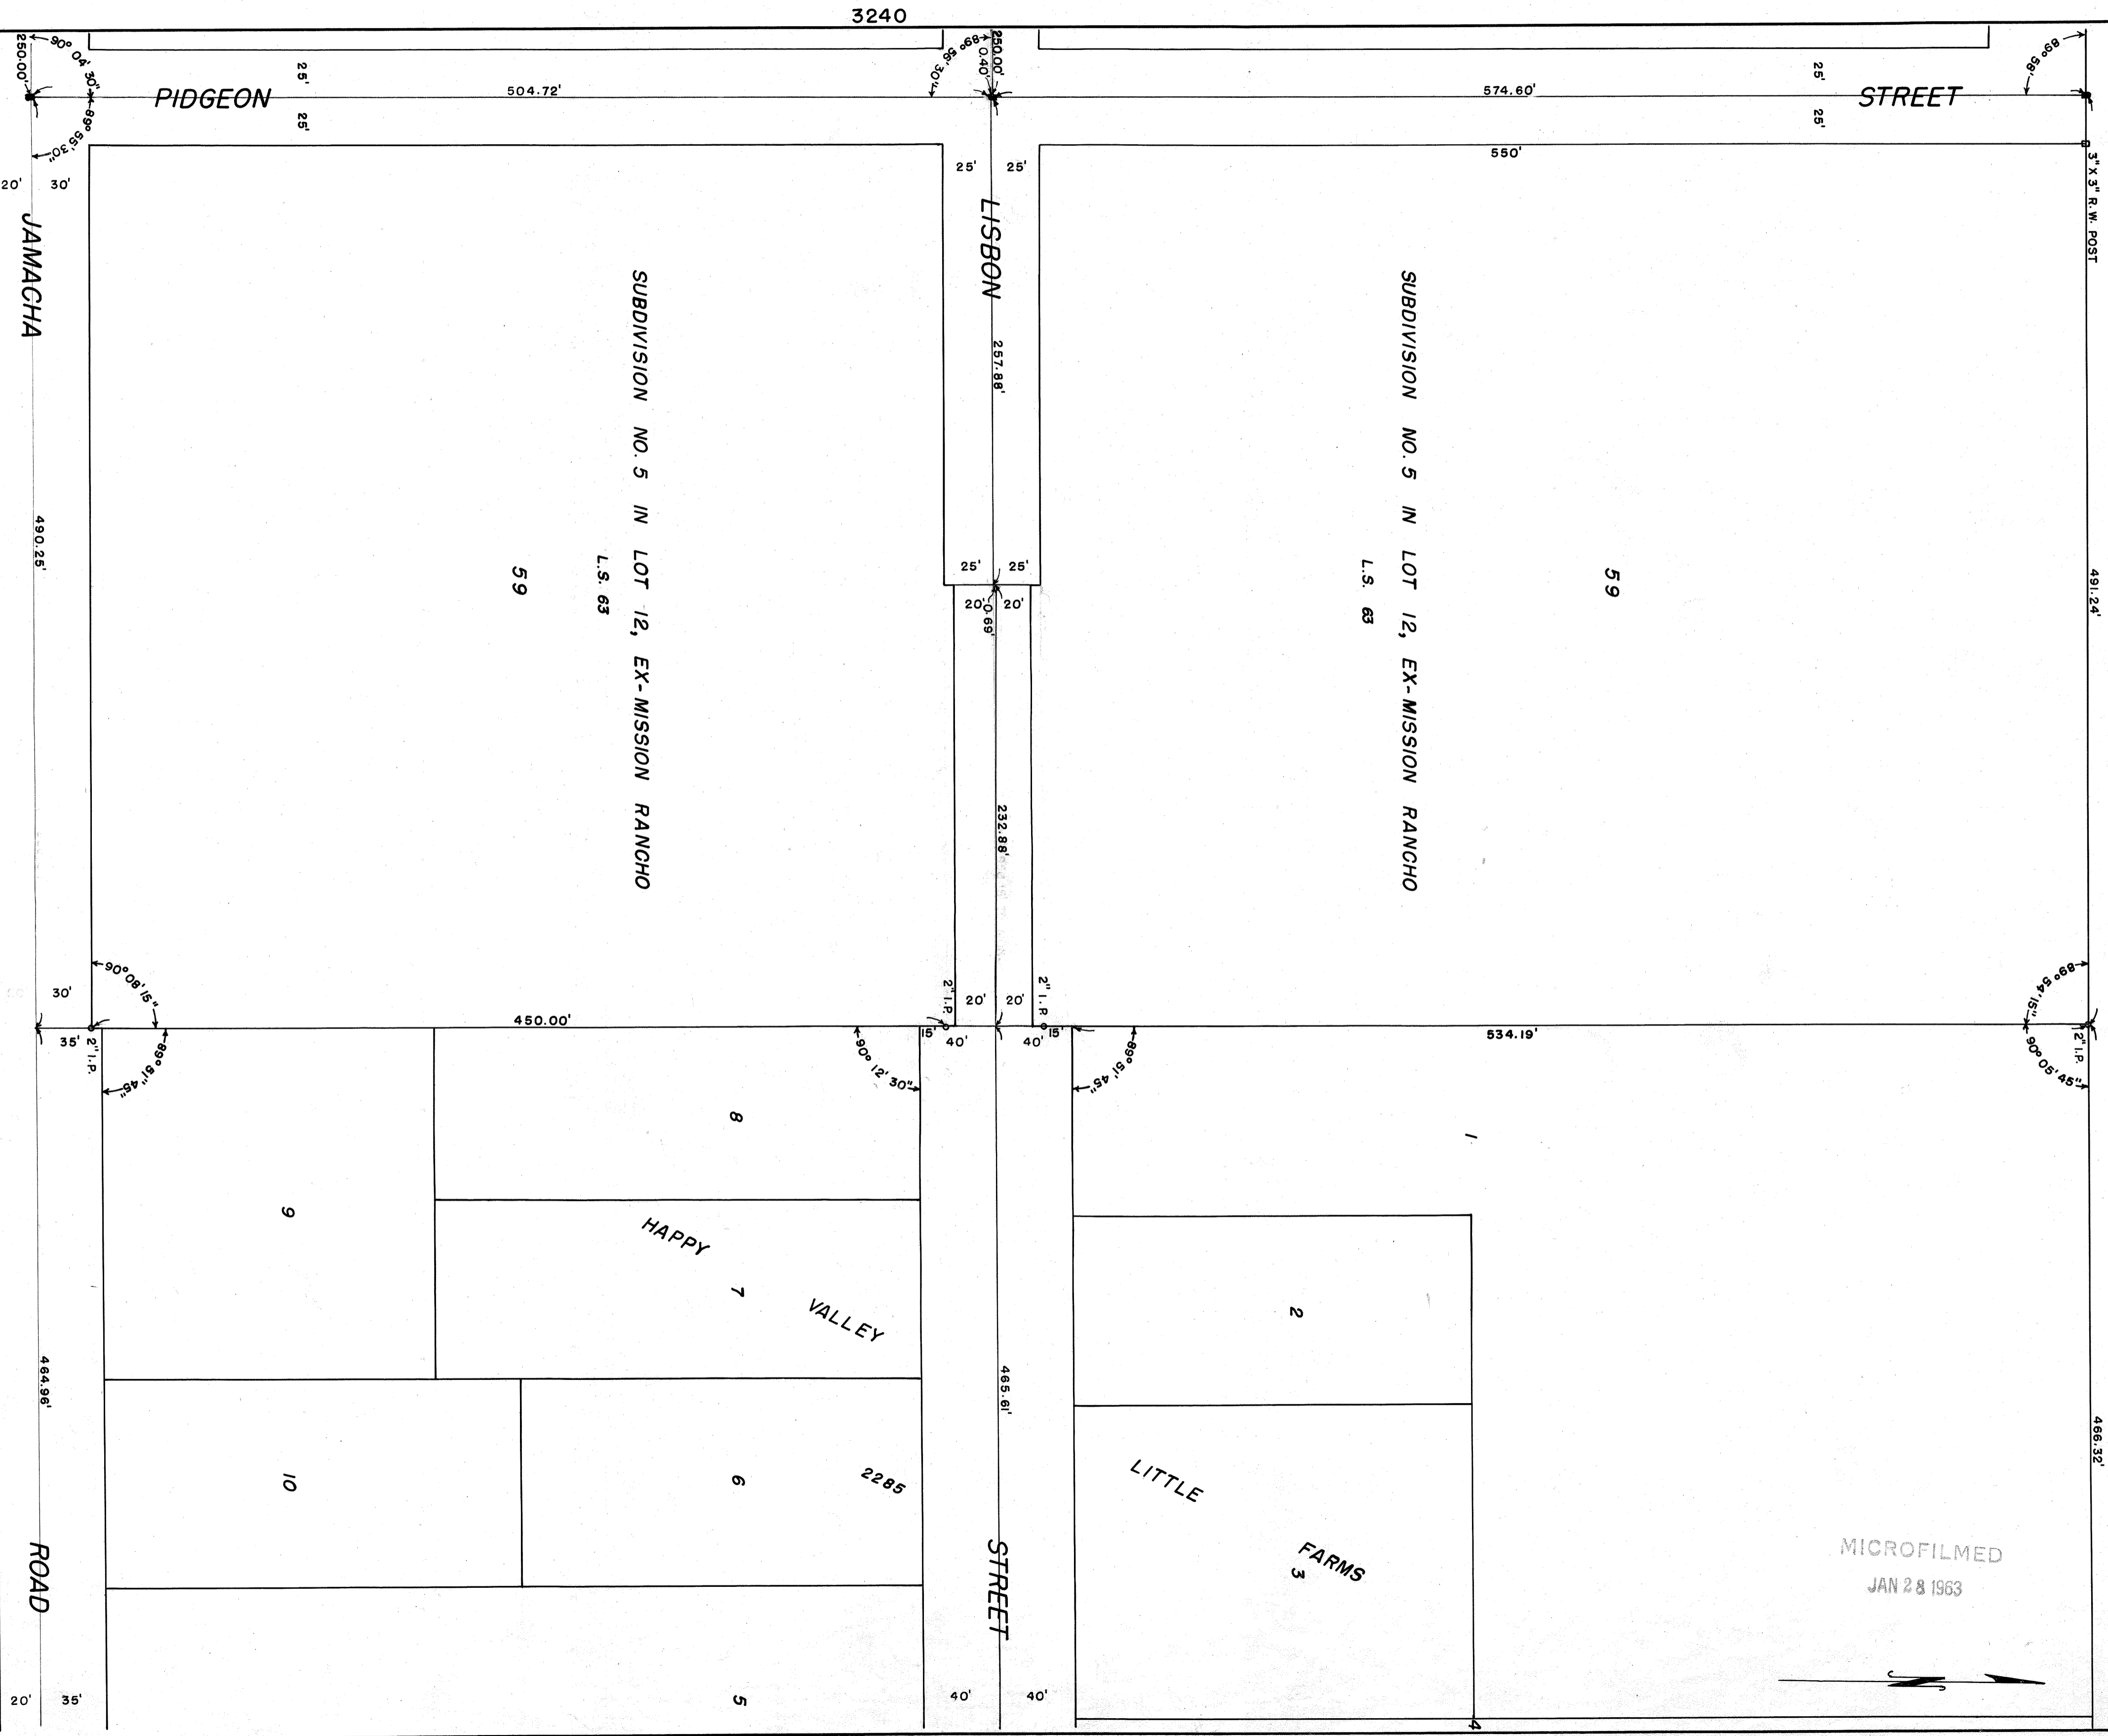

MICROFILMED
JAN 28 1963

3240

3238

250.00'

JAMACHA

490.26'

484.96'

ROAD

20' 35'

PORTION OF LOT 12, EX-MISSION RANCHO
L.S. 195

PORTION OF LOT 12, EX-MISSION RANCHO