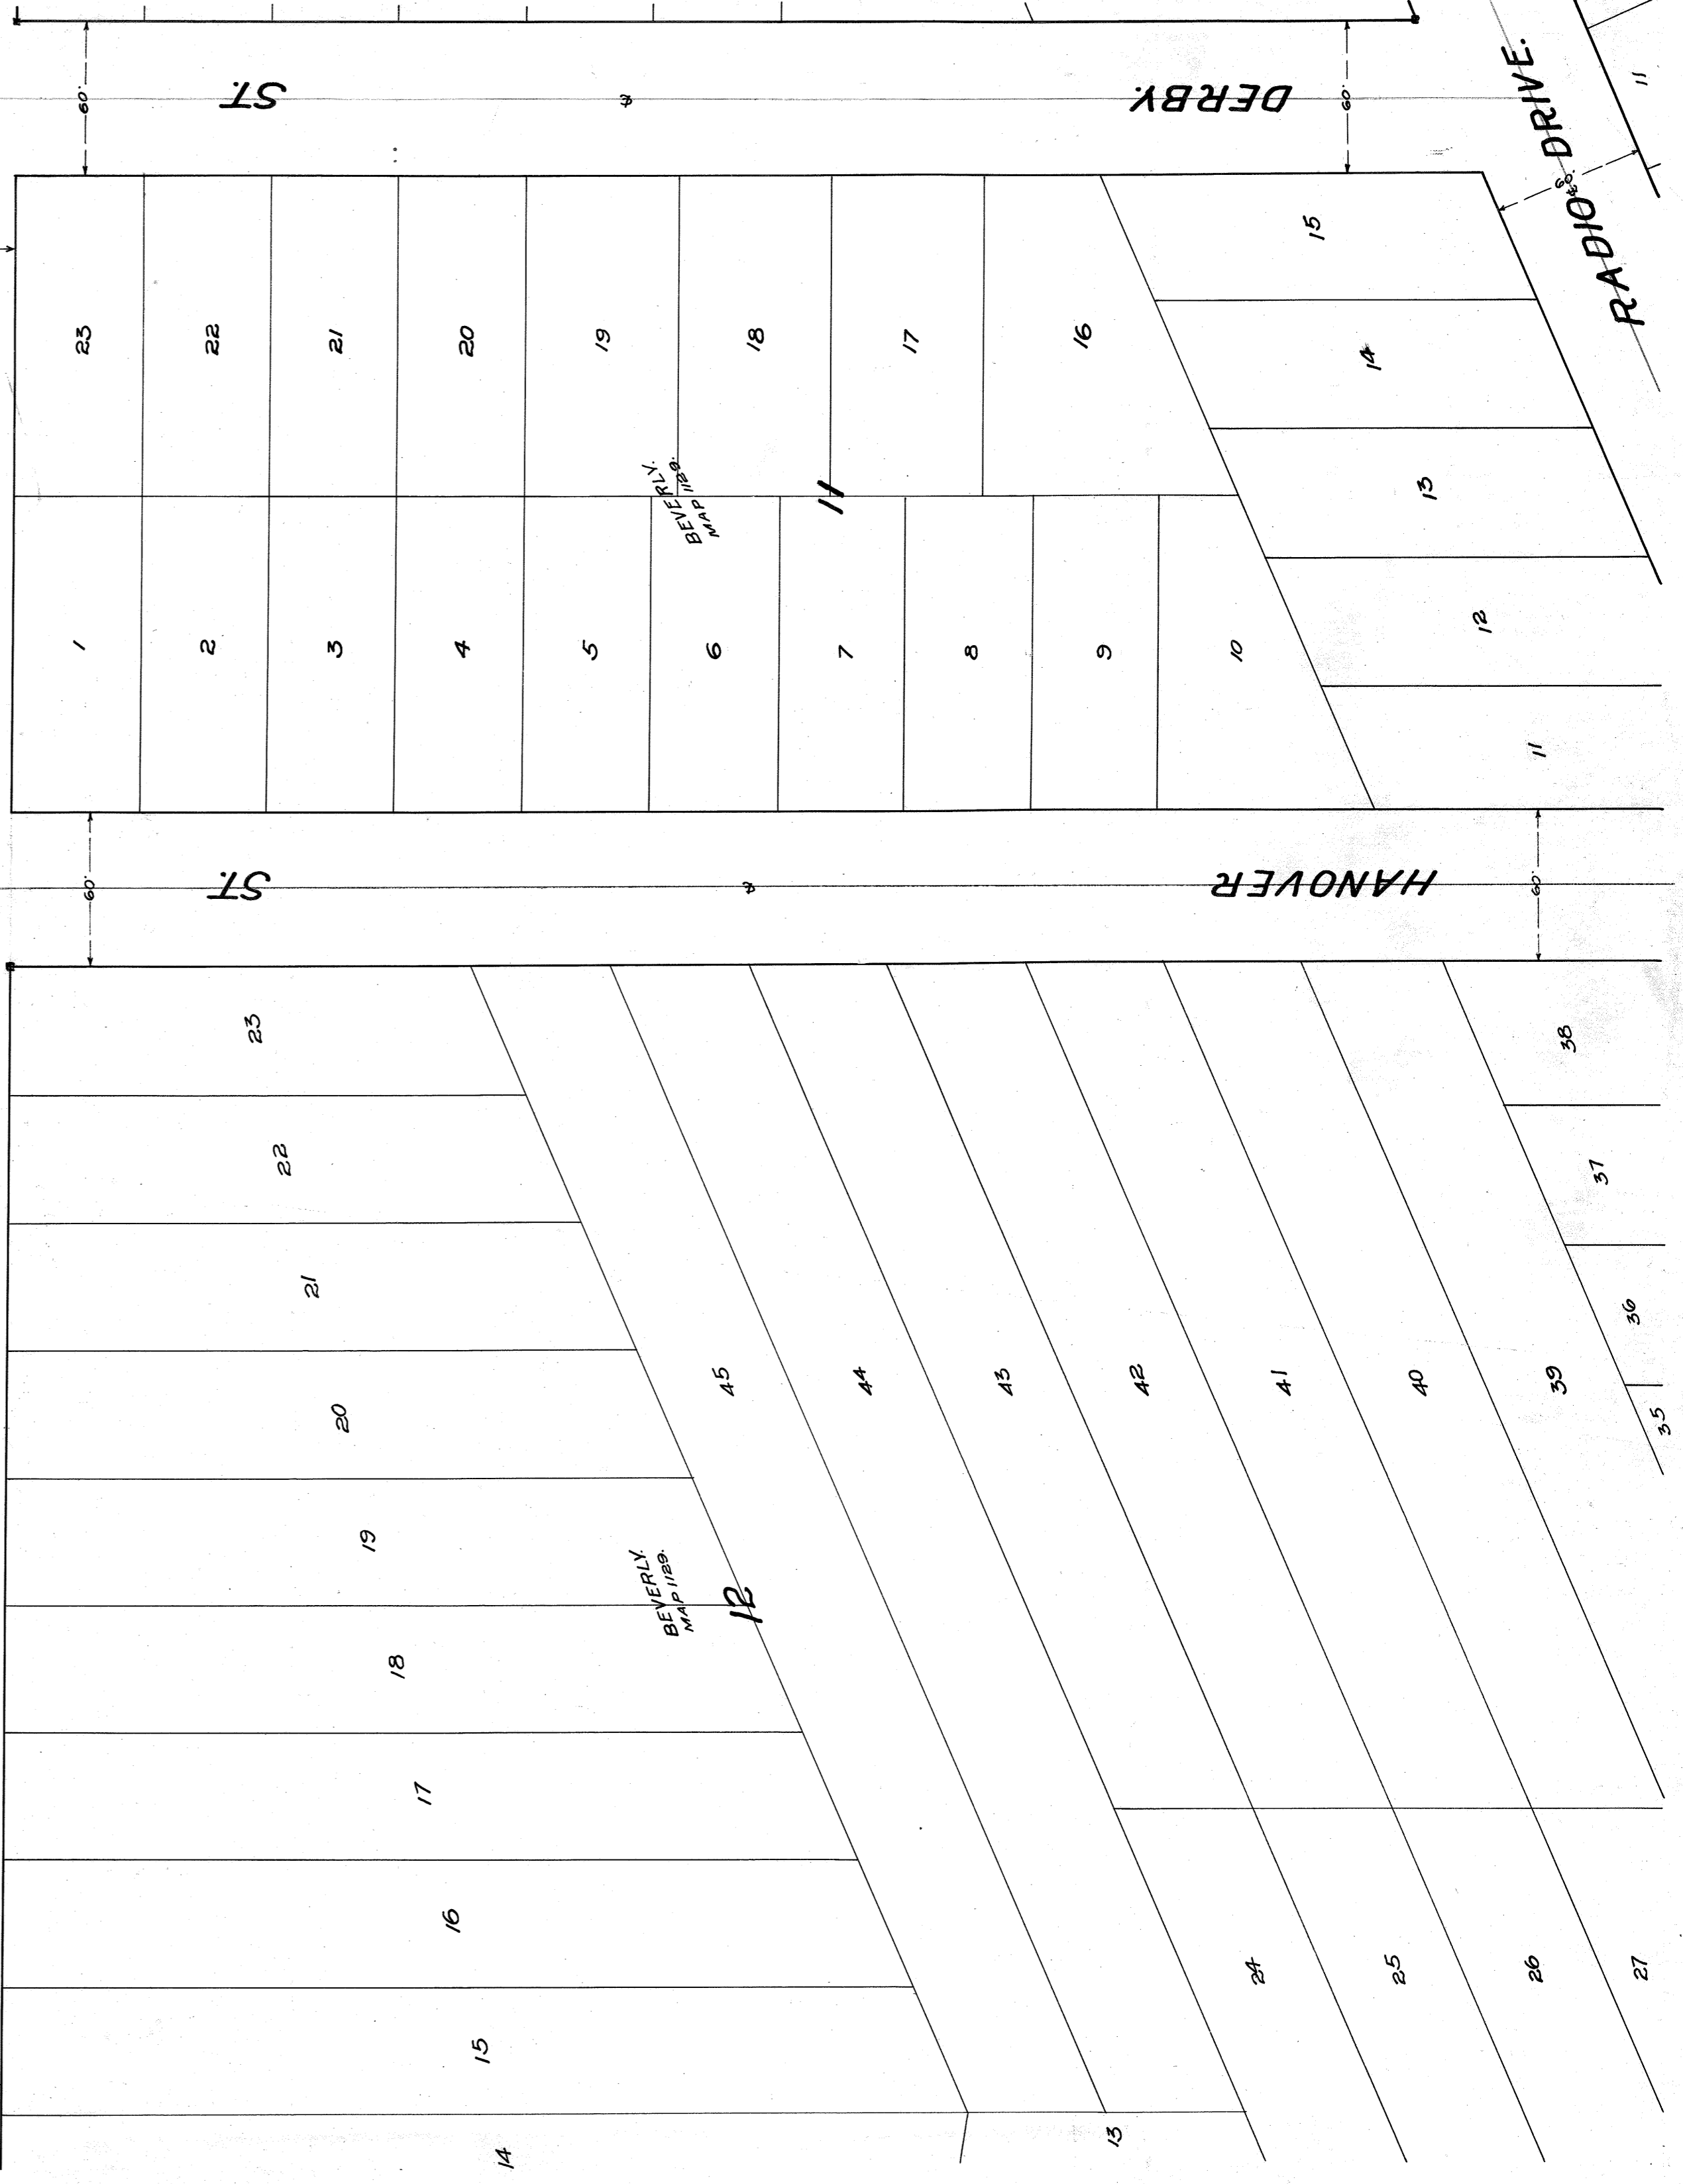

# LOT 17 RANCHO EX-MISSION.

PARTITION OF RANCHO MISSION

<3365

GENEVA

AVE.

<3363

BEVERLY  
MAP 1129

BEVERLY  
MAP 1129

BEVERLY  
MAP 1129

<3354