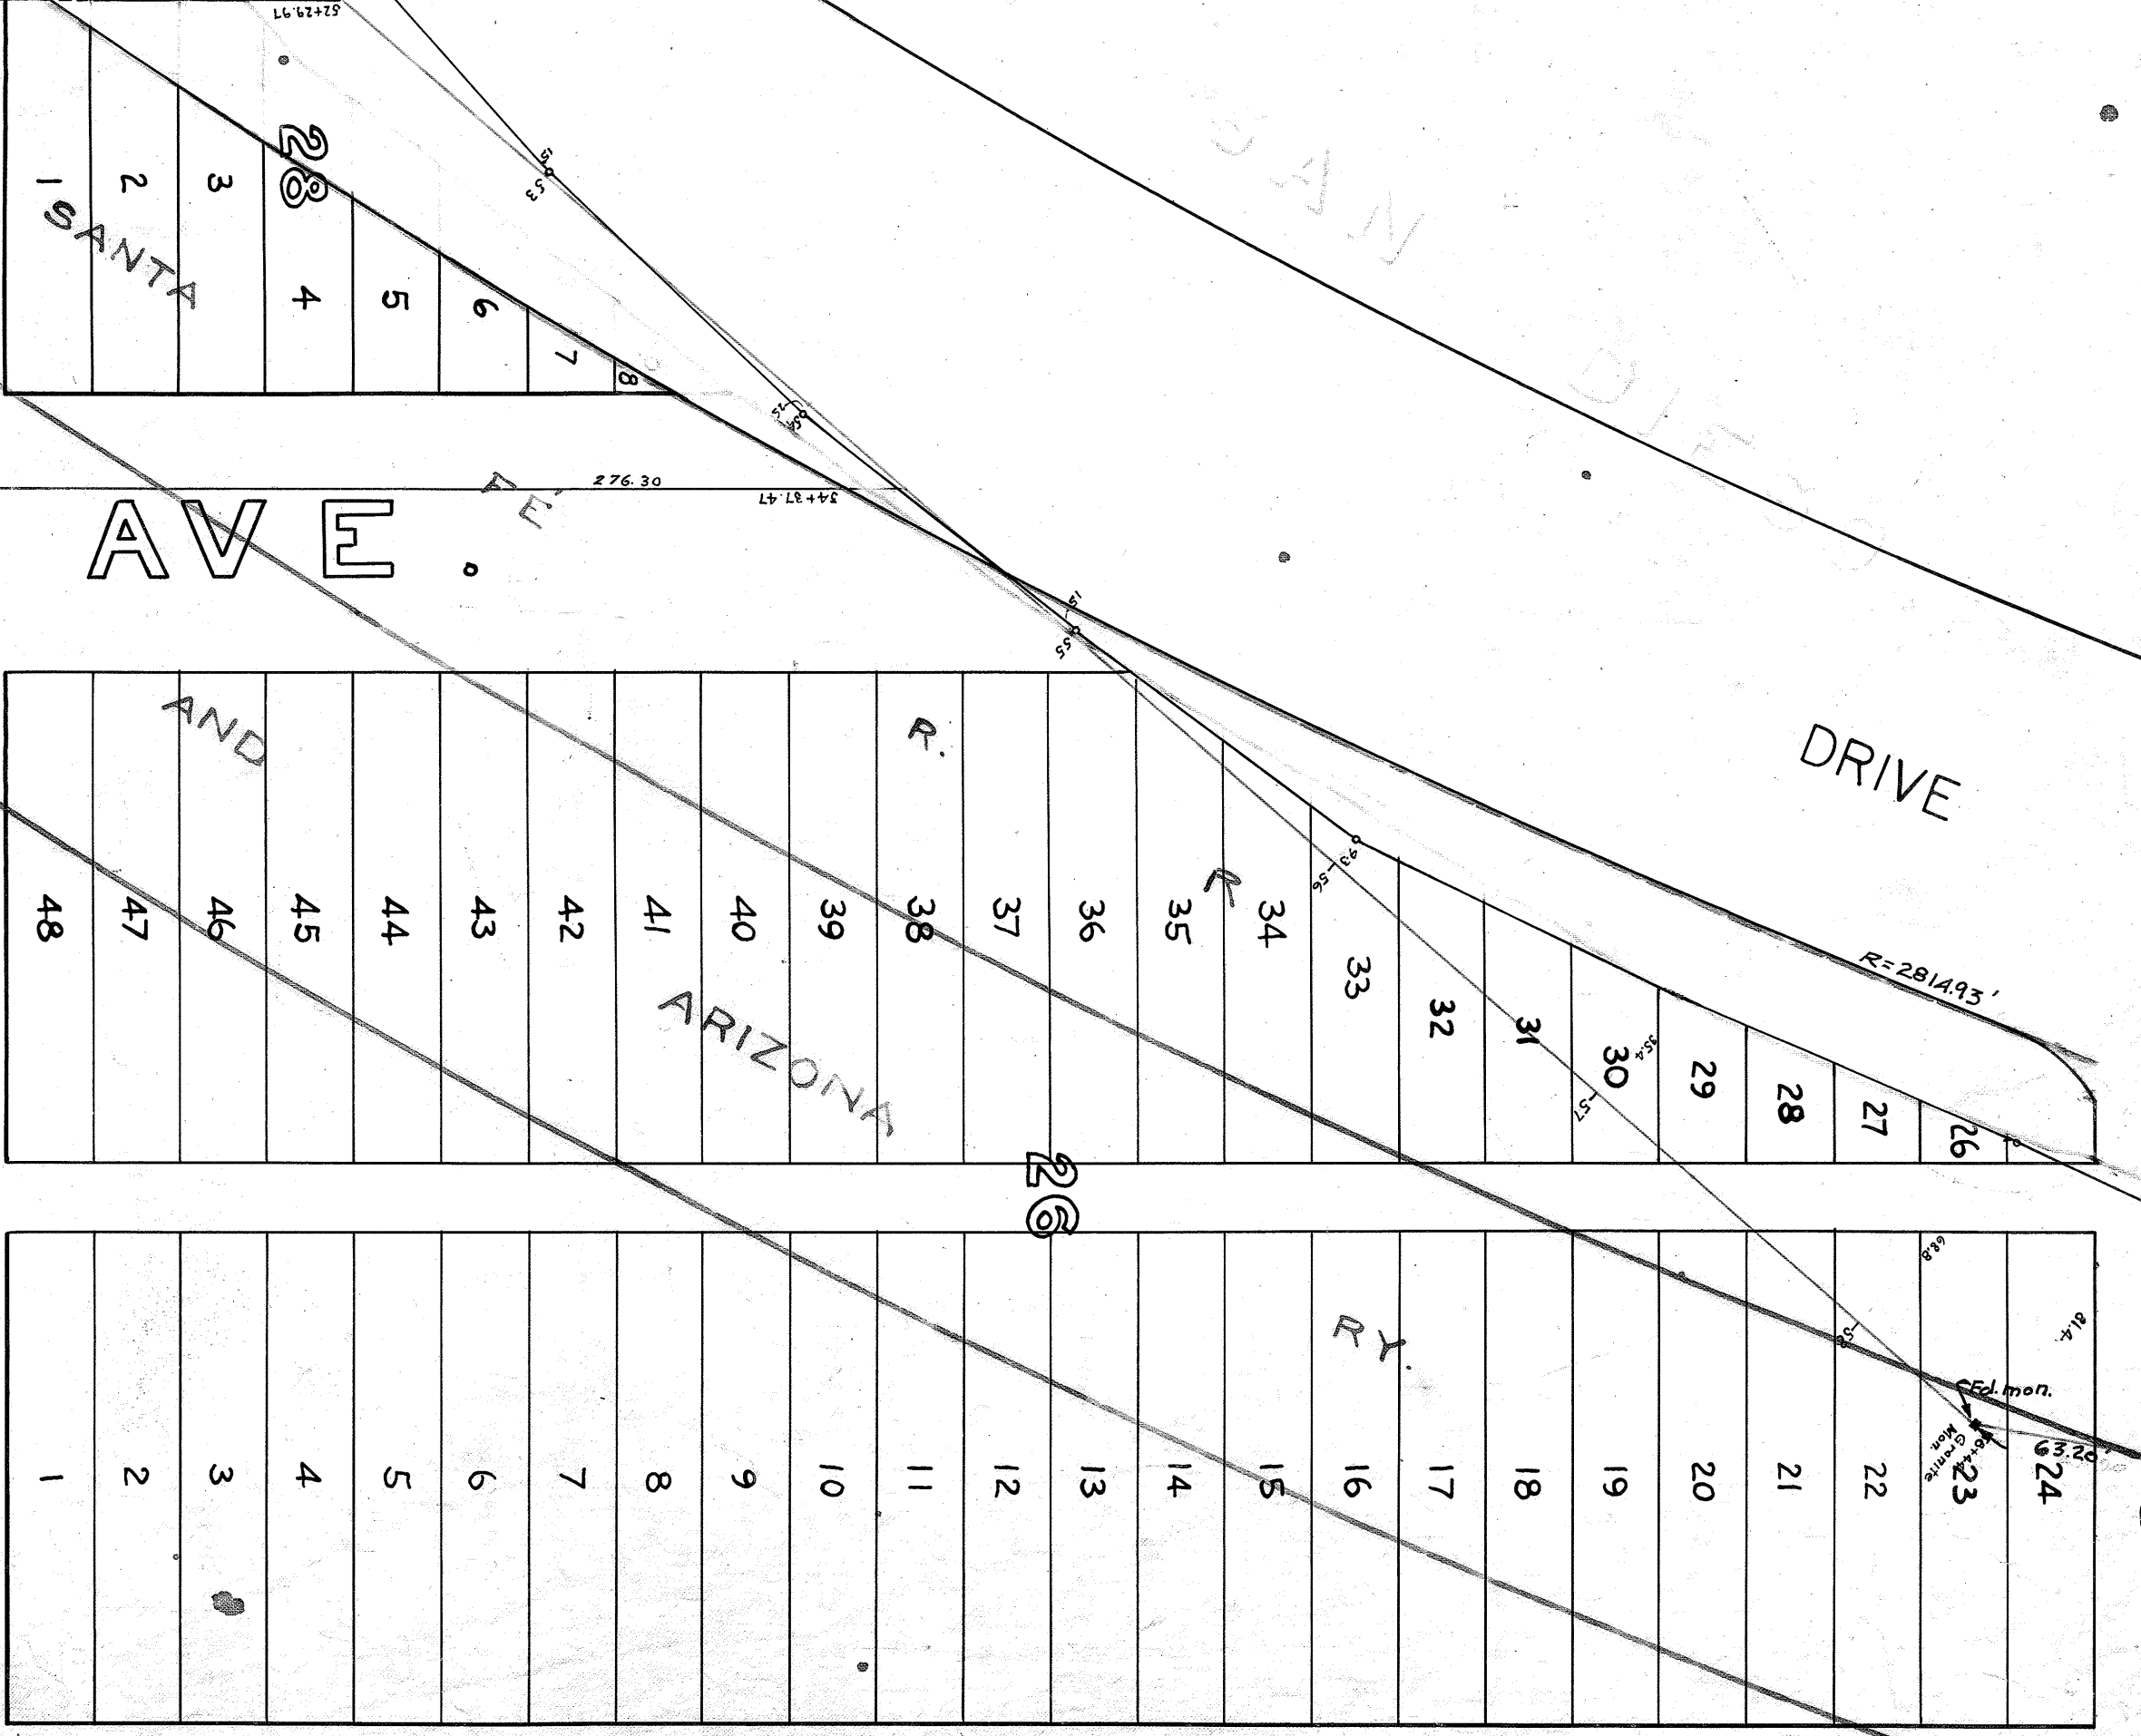

MICROFILMED
JAN 25 1963

1039-58

398

HARBOR

BAY OF SAN DIEGO

DRIVE

R=281493'

28TH

ST.

29TH

30TH

ST.

COLTON

BAY

AVE.

AVE.