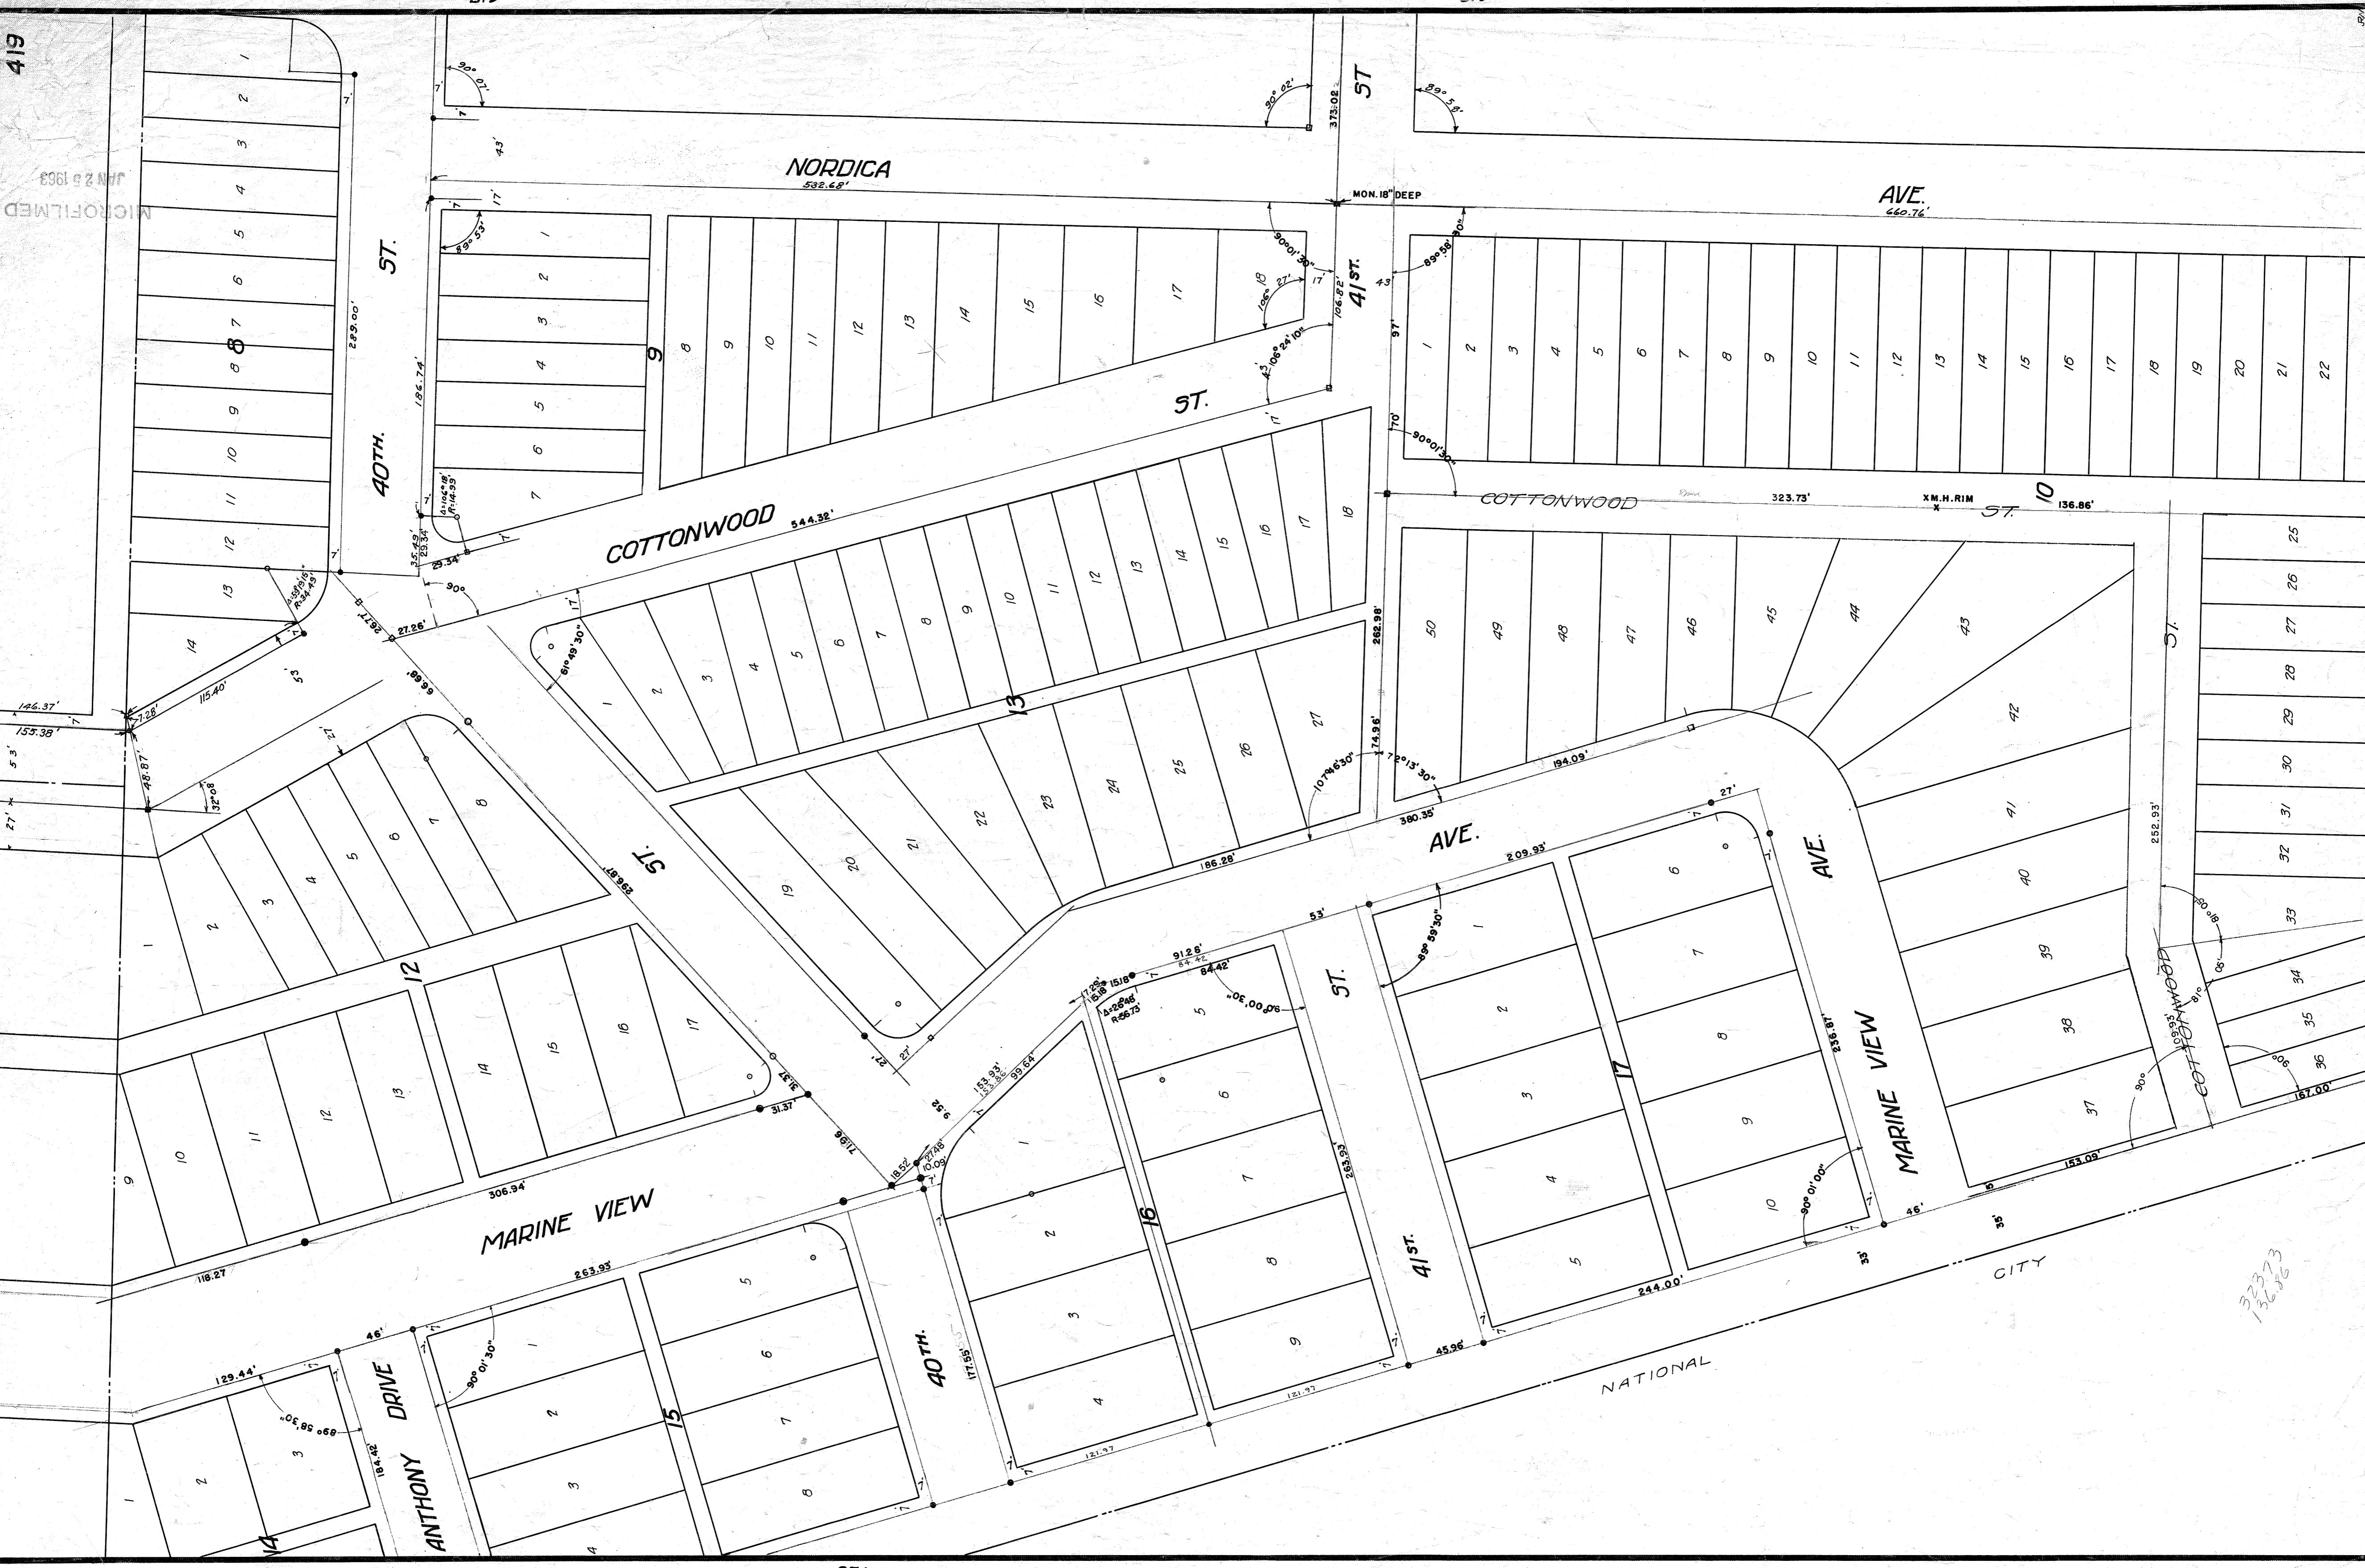

JAN 2 1963
MICROFILMED

NORDICA
532.68'

COTTONWOOD
544.32'

MARINE VIEW

ANTHONY DRIVE

AVE.
460.76'

COTTONWOOD
323.73'

AVE.