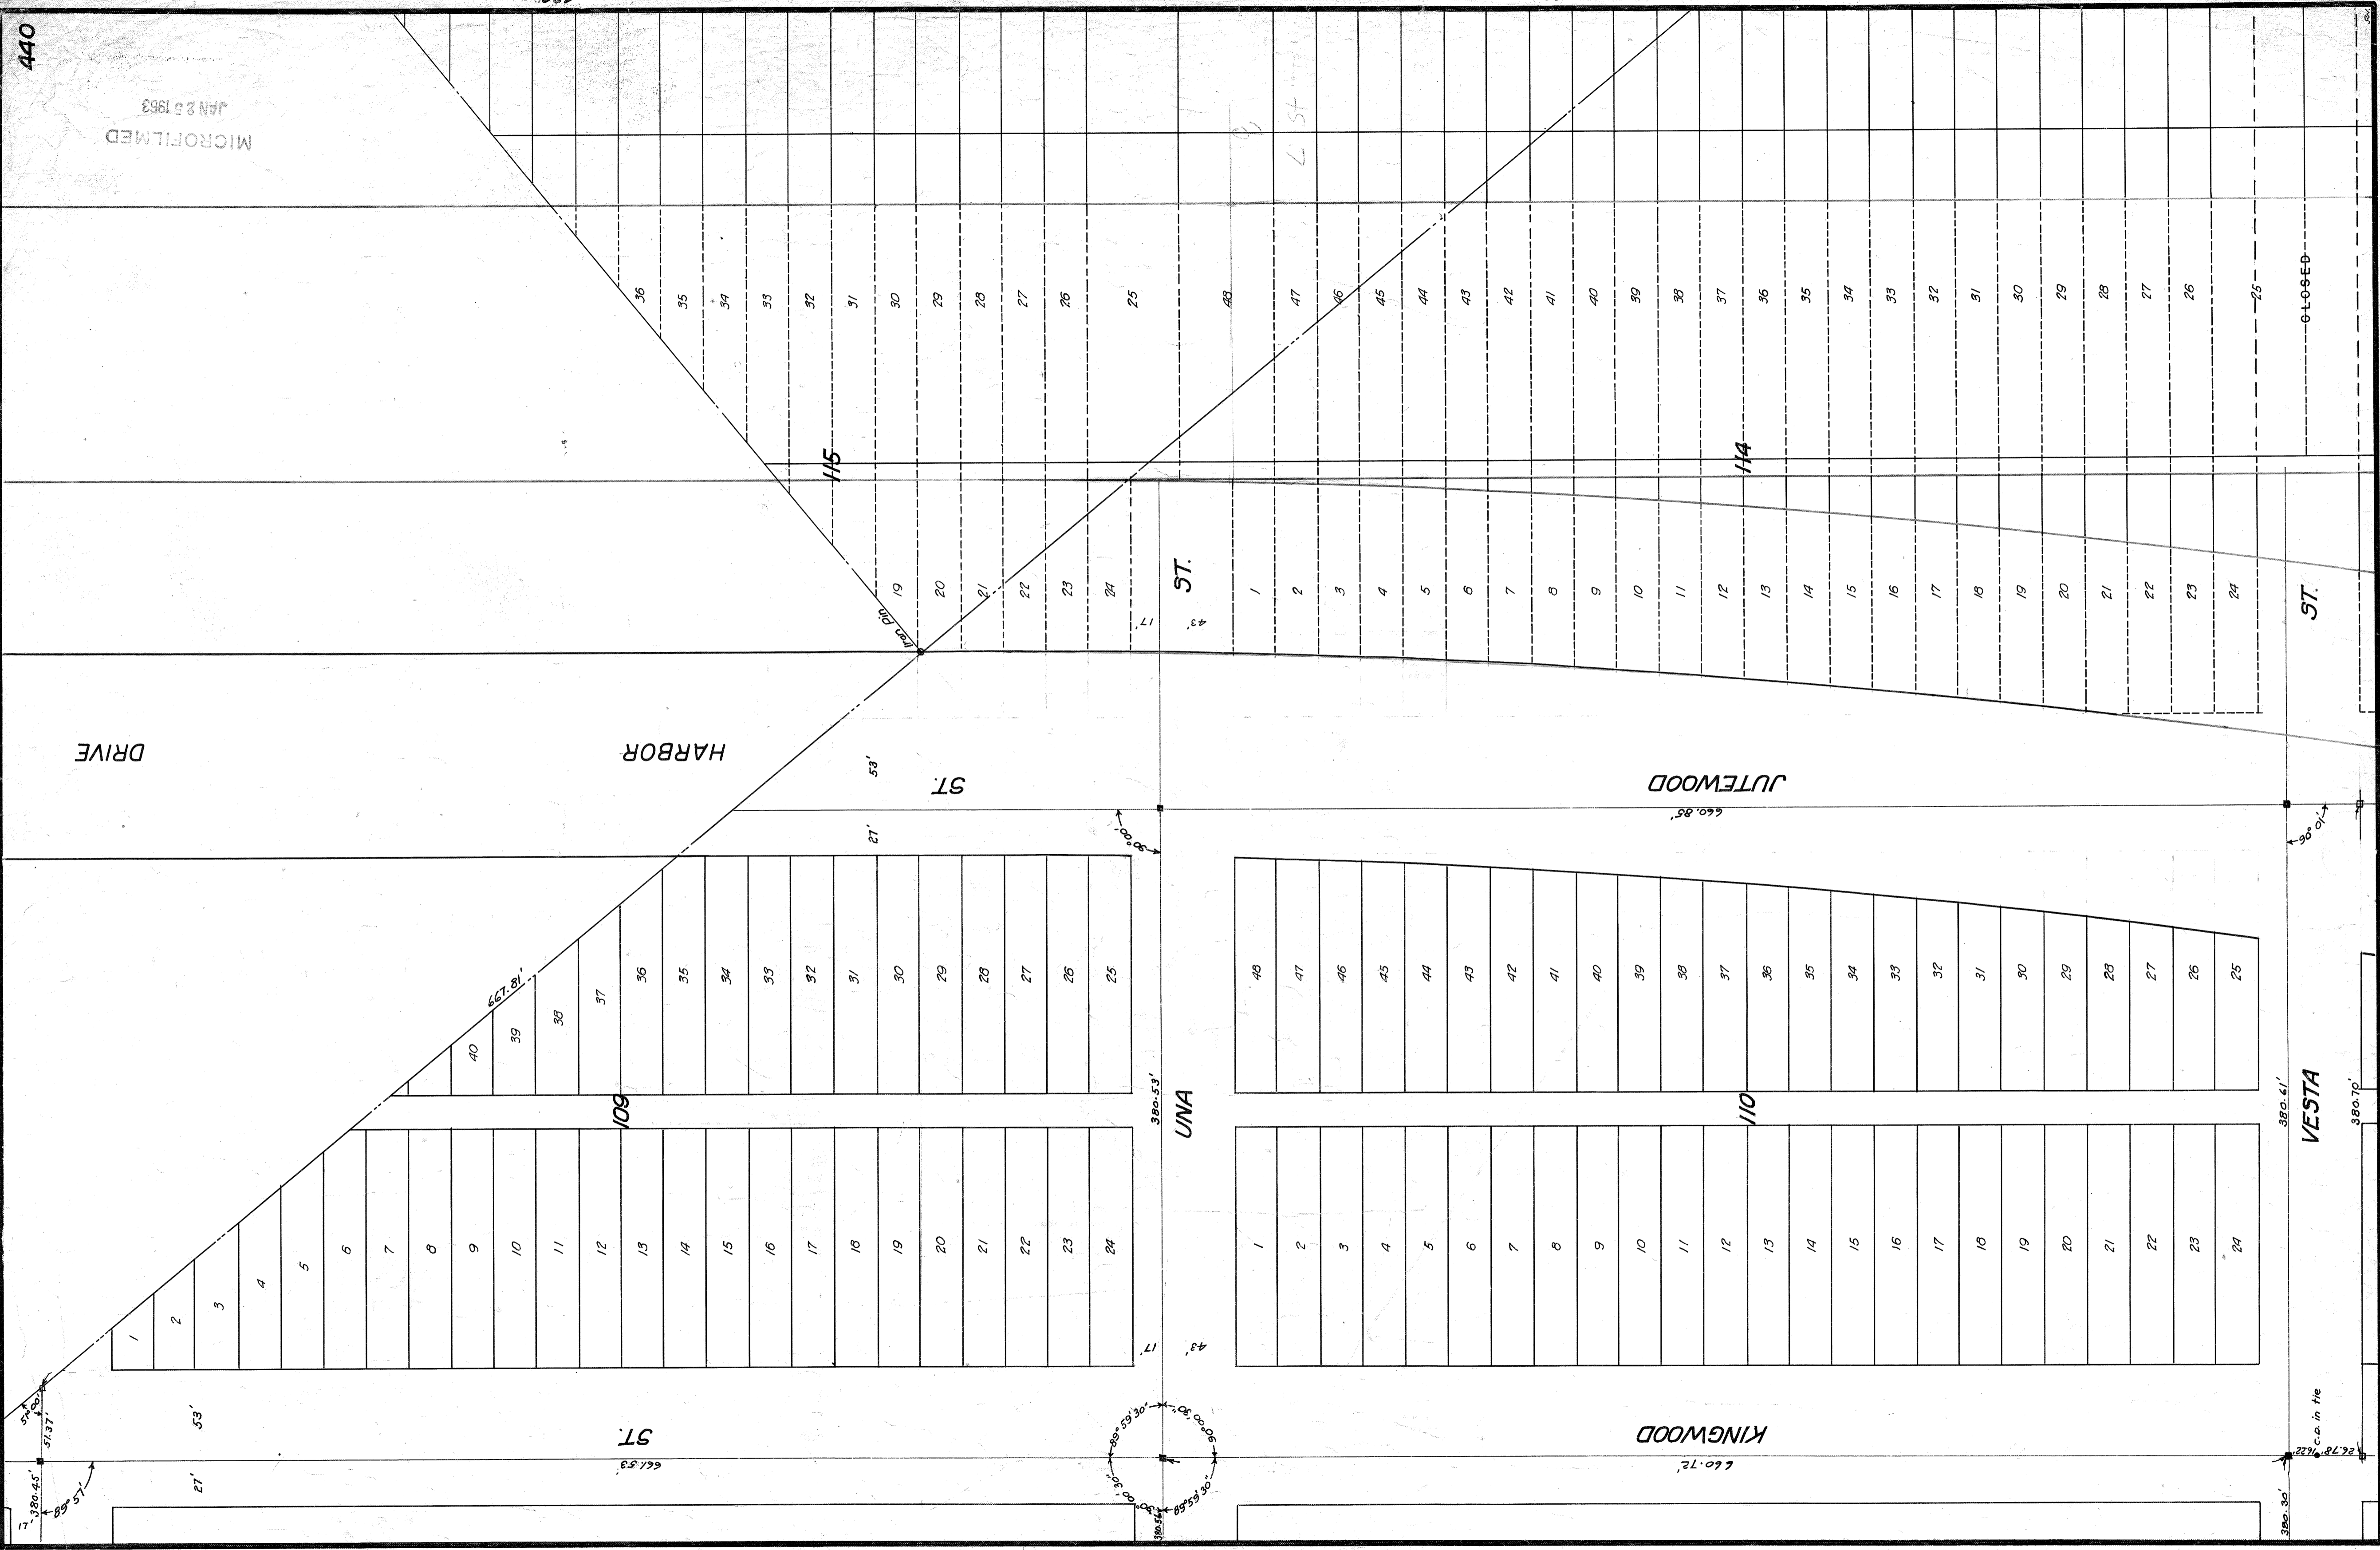

MICROFILMED  
JAN 25 1983

DRIVE

HARBOR

JUTEWOOD

KINGWOOD

VESTA

26.78' c.a. in file