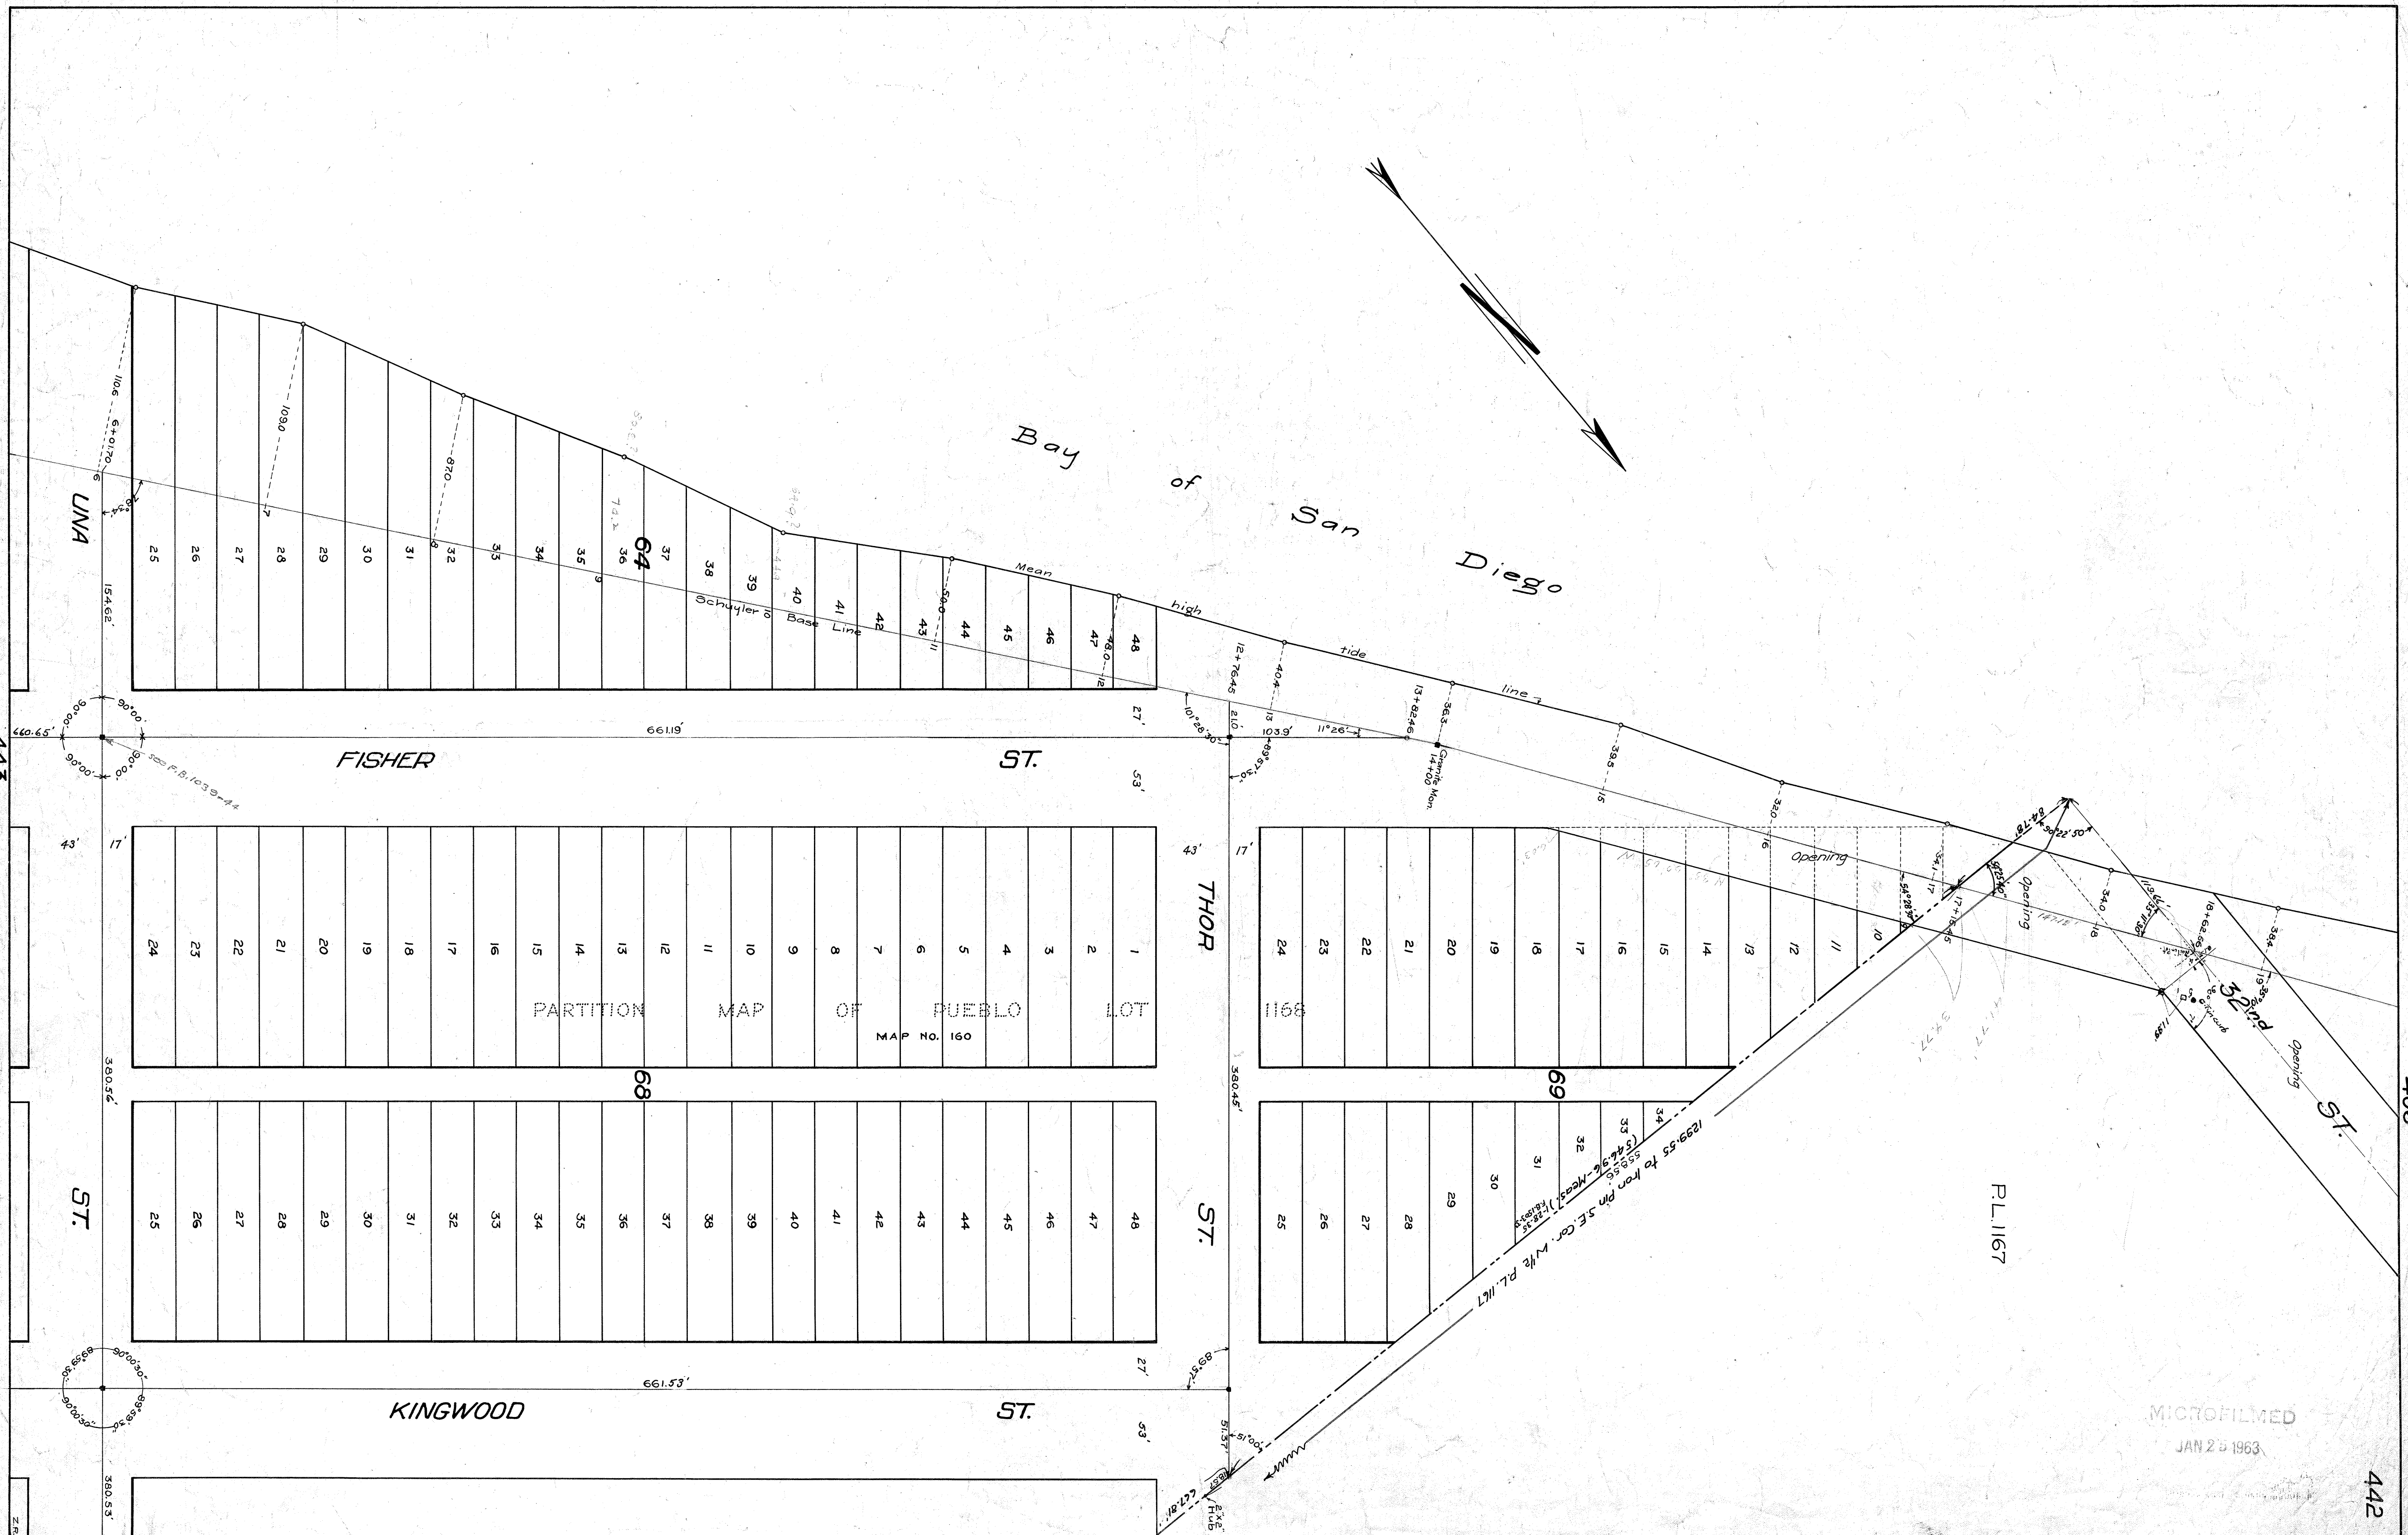

Bay of San Diego

PARTITION MAP OF PUEBLO LOT
MAP NO. 160

PL 1167

MICROFILMED
JAN 25 1963