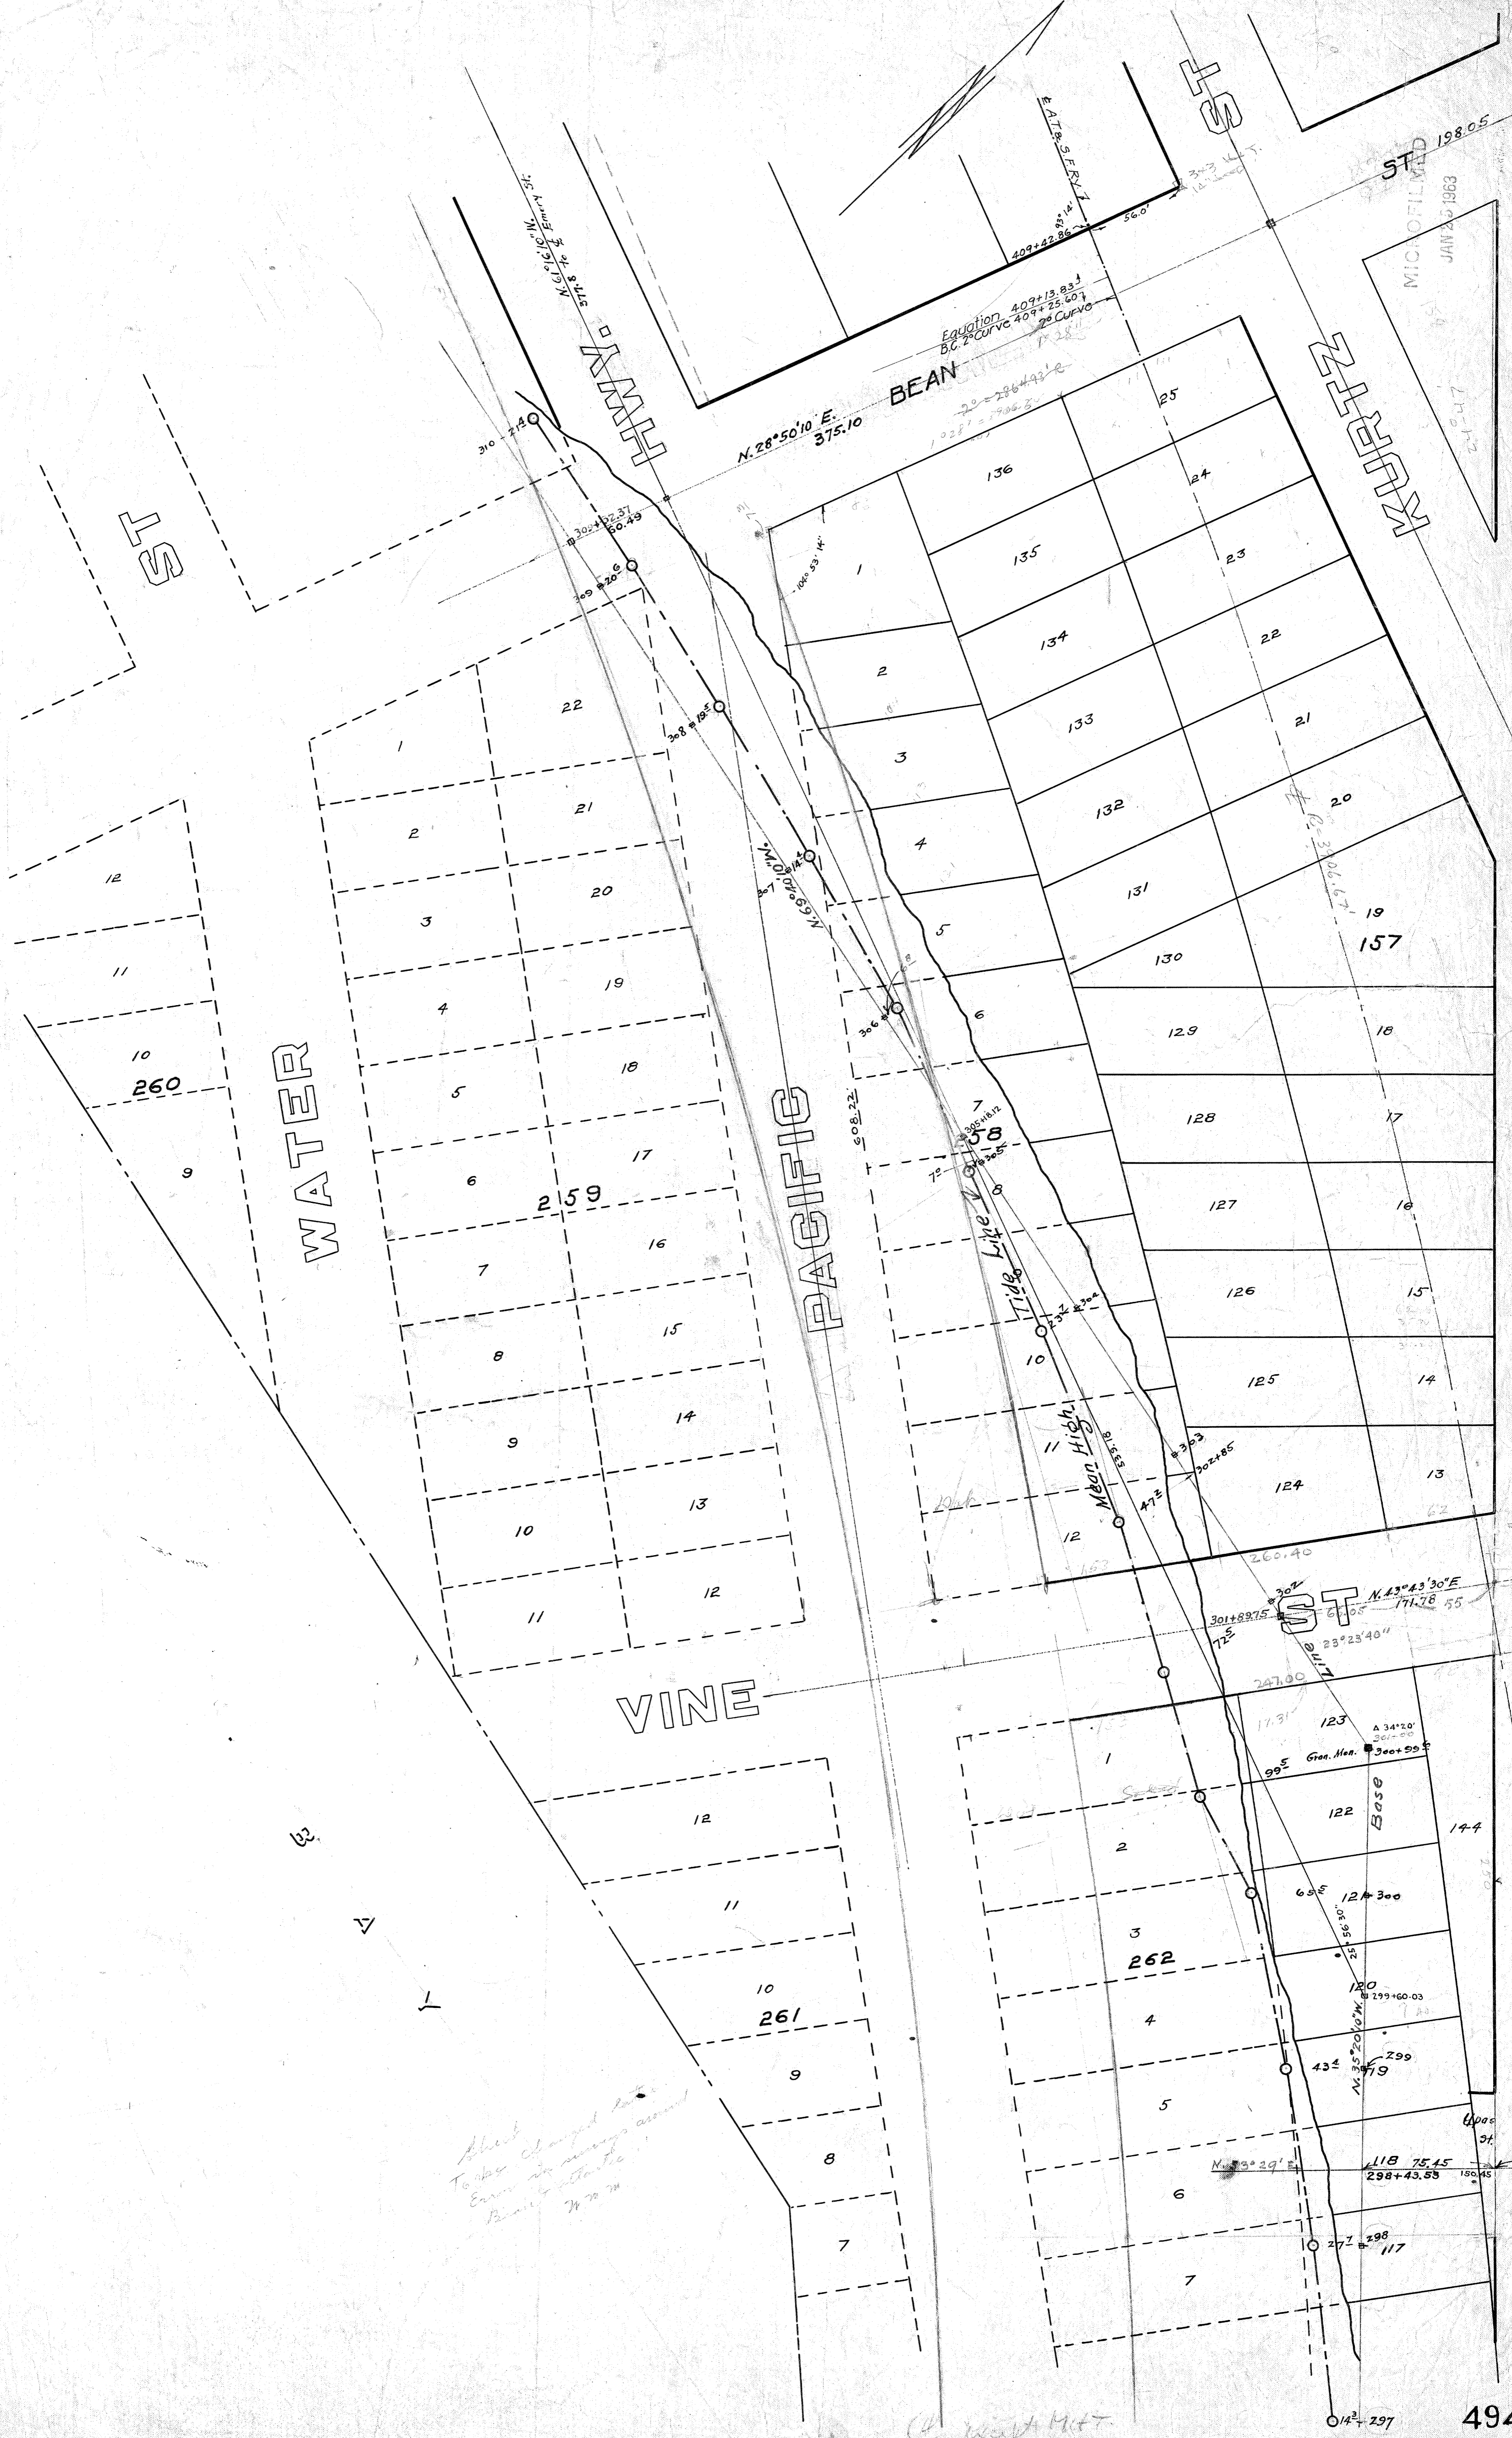

ST

ST

ST

ST

CALIFORNIA

MICROFILMED  
JAN 23 1963

*Block  
To be changed to  
Ears in many areas  
Beneath the  
N 70 20*

*Copyright 1967*

50  
380.48  
360.5  
N. 36° 30' 50" W.

538.30 50 E  
380.75