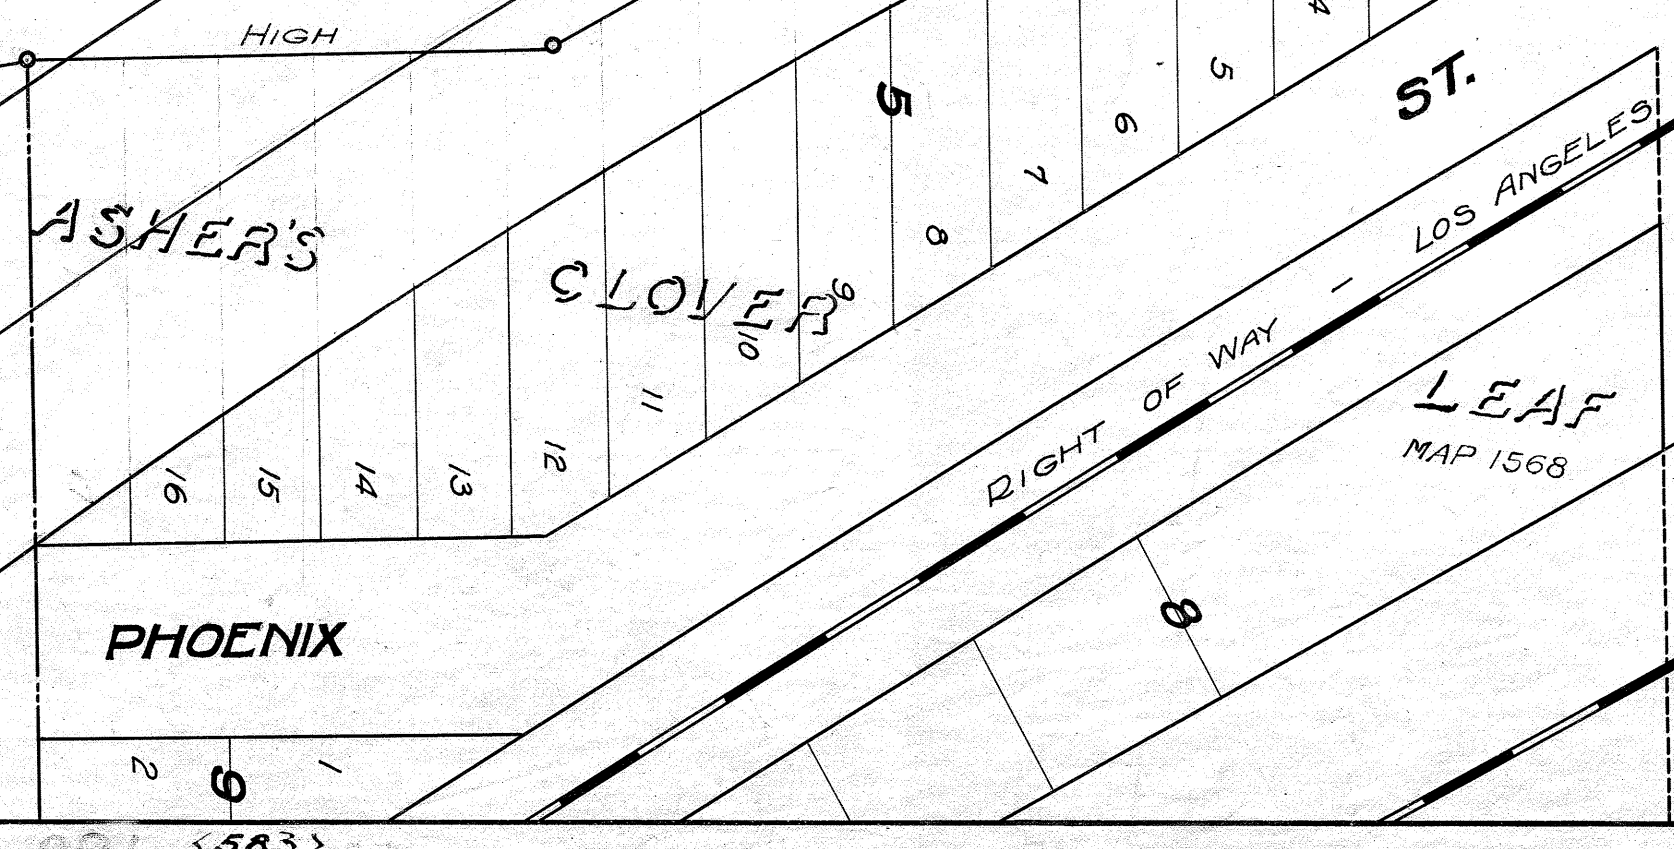

M I S S I O N

B A L Y

LINE HIGHWAY

& SAN DIEGO BEACH RAILWAY COMPANY

ASHER

TIDE

ST.

LEAF
MAP 1568

RIGHT OF WAY
ATCHISON TOPEKA & SANTA FE RAILWAY CO.

YERRAGE
MORENA BLVD

MEAN

HIGH

Portion of PL. 256

583-A

583-A

MICROFILMED
JAN 25 1963