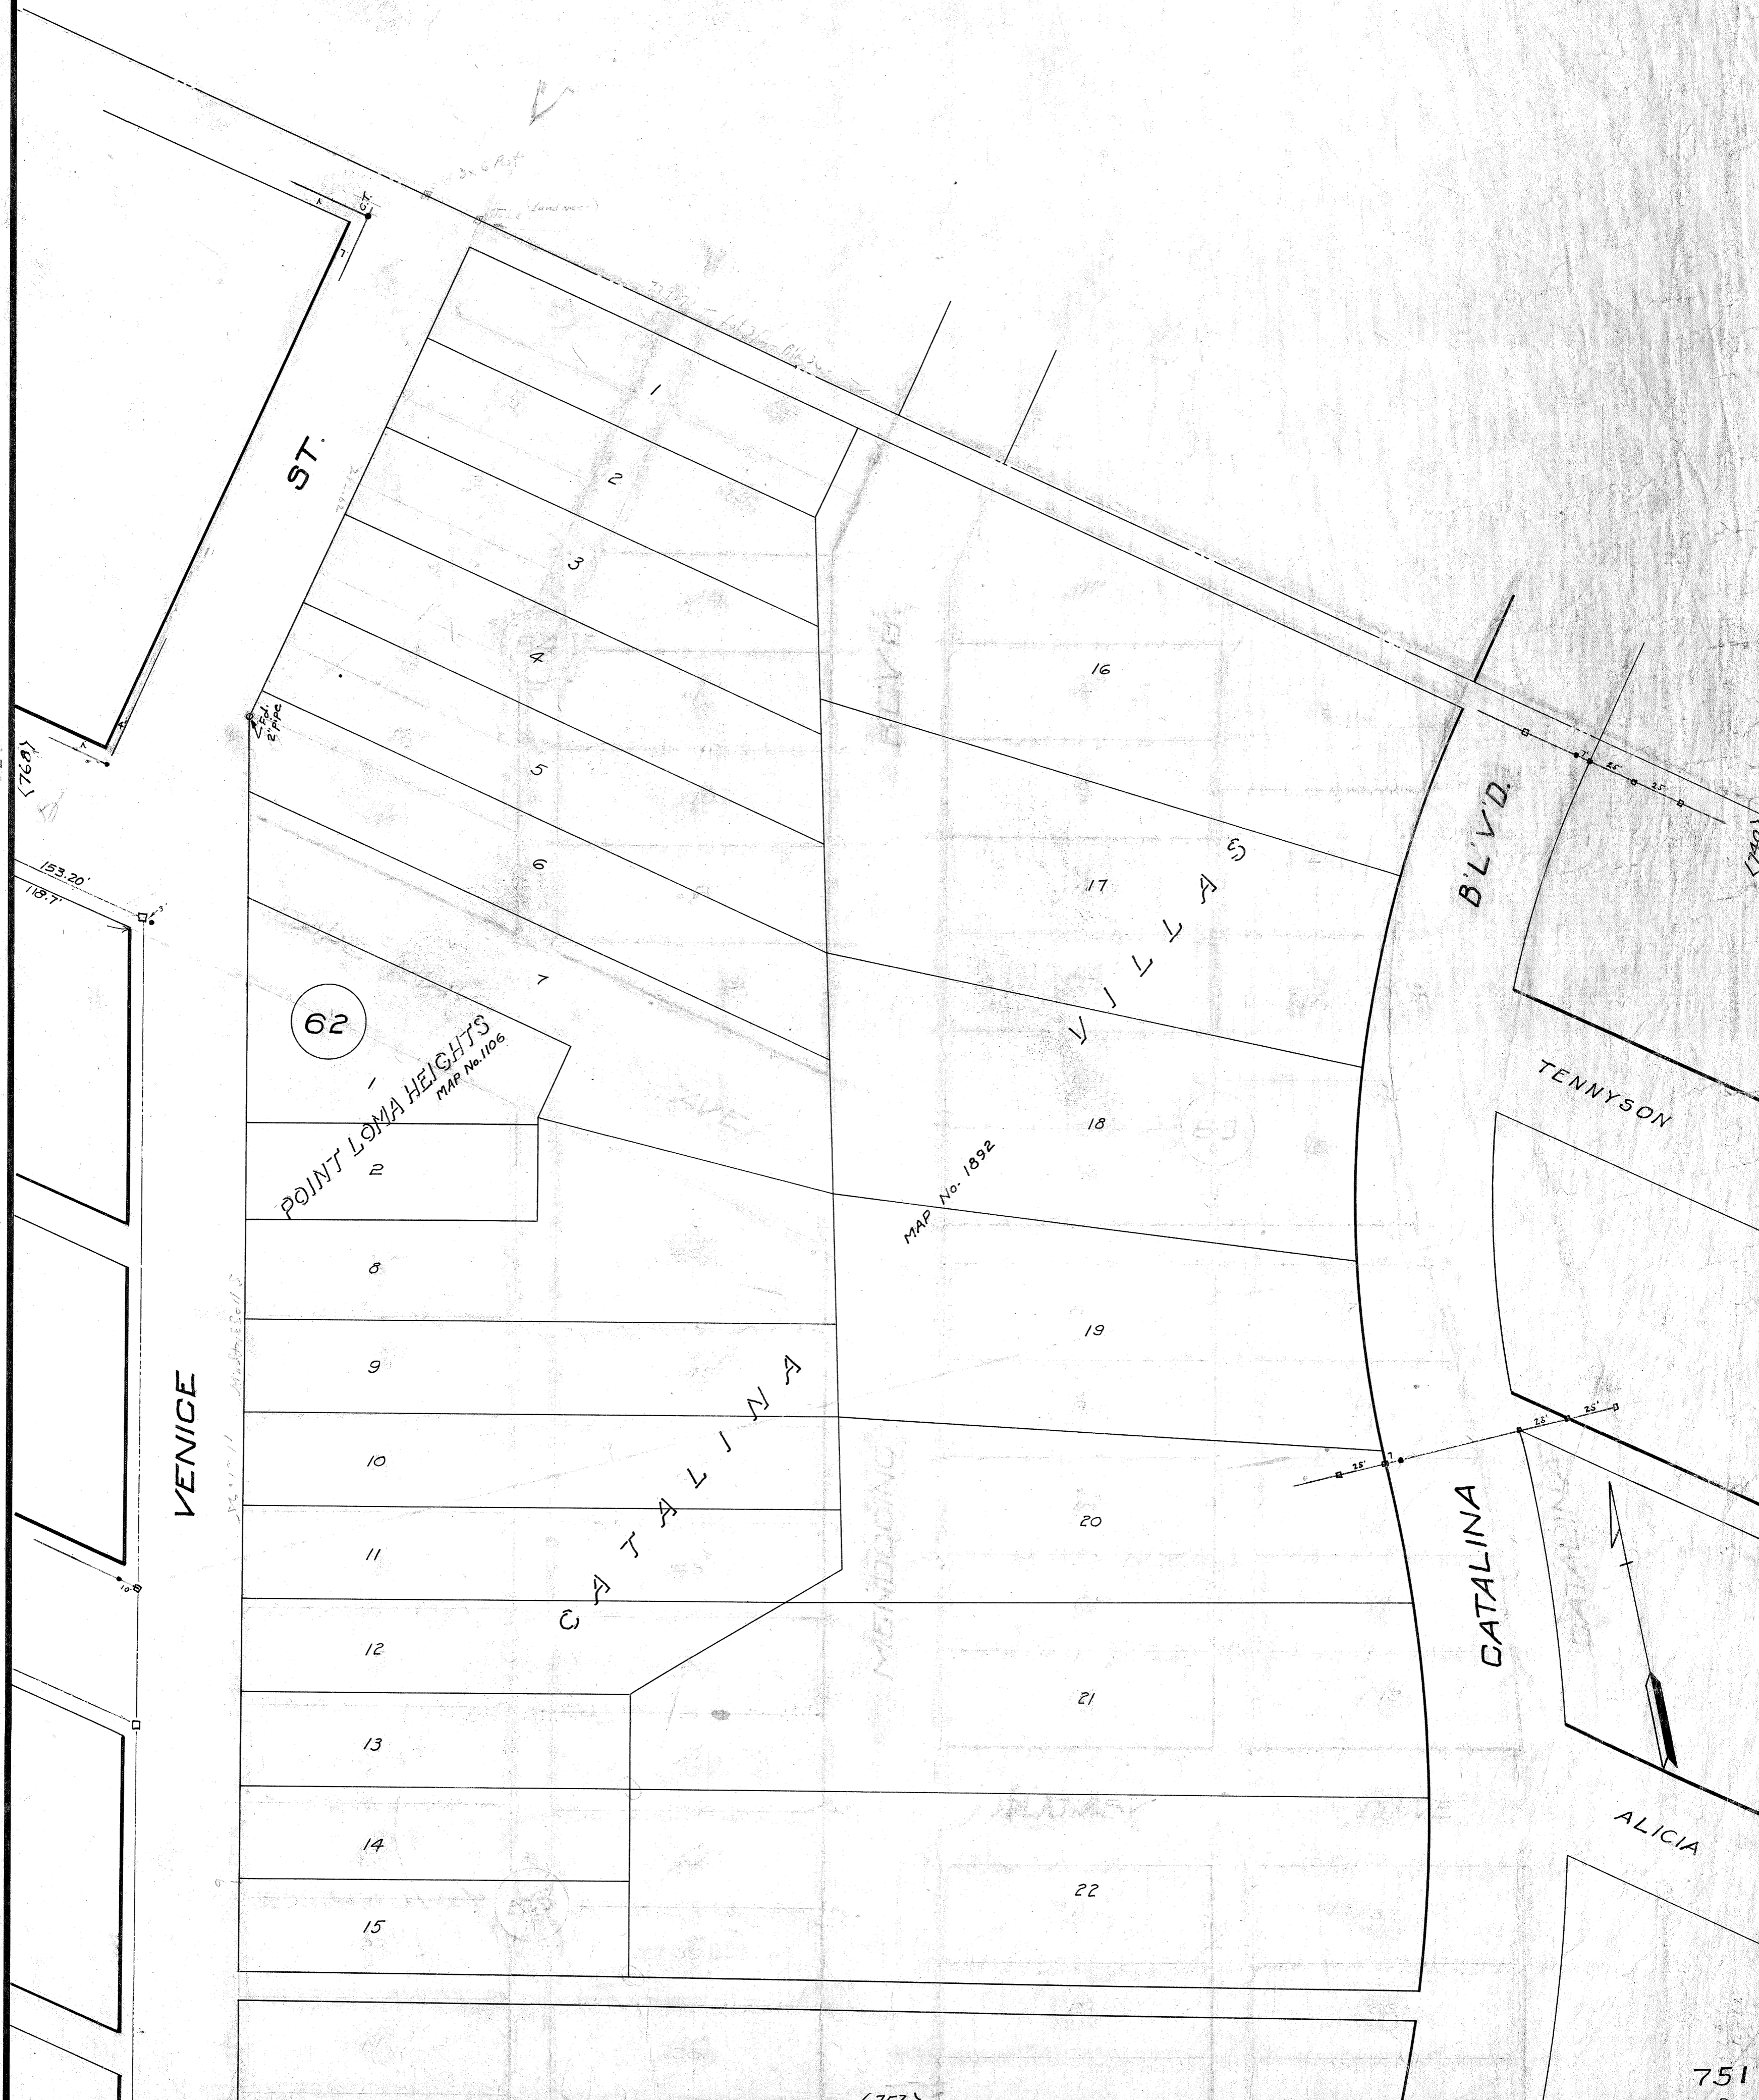

MICROFILMED  
JAN 29 1963

62  
POINT LOMA HEIGHTS  
MAP No. 1106

MAP No. 1892

VENICE

CATALINA

CATALINA

BL'VD.

TENNYSON