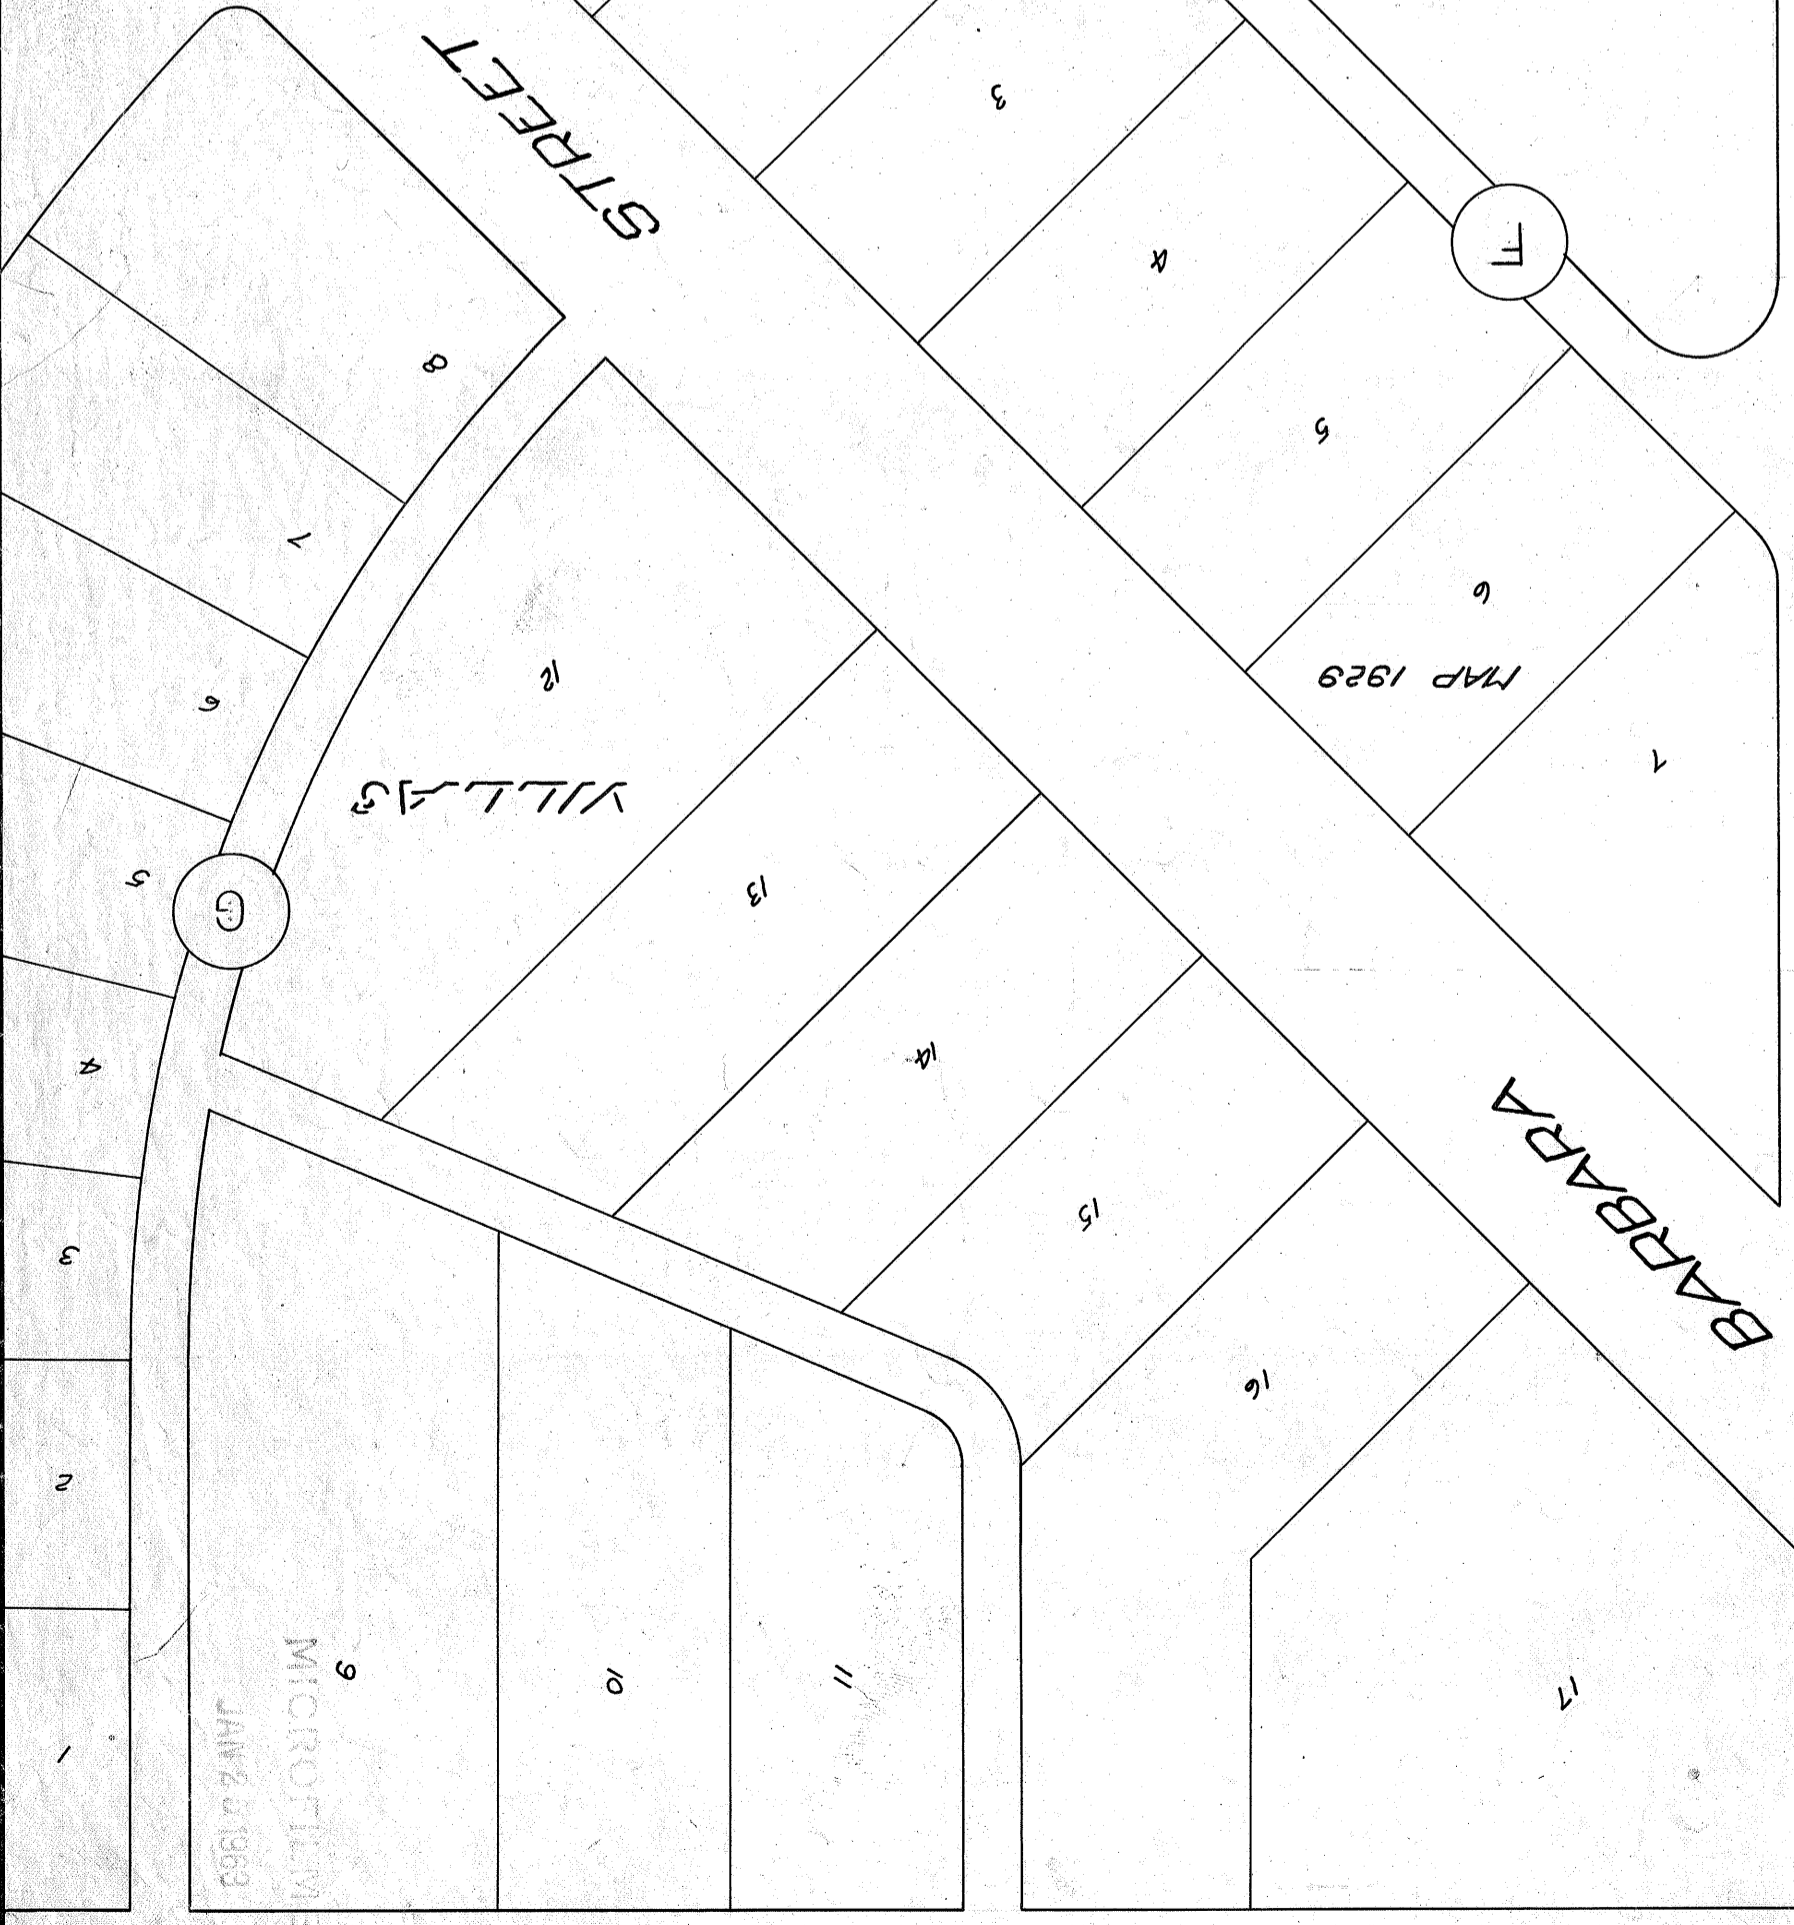

P.L. 191

VARONA STREET

CATALINA

30'

SAVOY STREET

829

STREET

VARONA

30' 30' 90° 04' 89° 55' 30' 100' 158'

N.W. COR. BL 180

40'

STREET

SAVOY

TARENTO

DRIVE

STREET

1319.21' 934.49'

BOULEVARD

P.L. 190

SANTA BARBARA

VILLAGIO

STREET

HILL

829